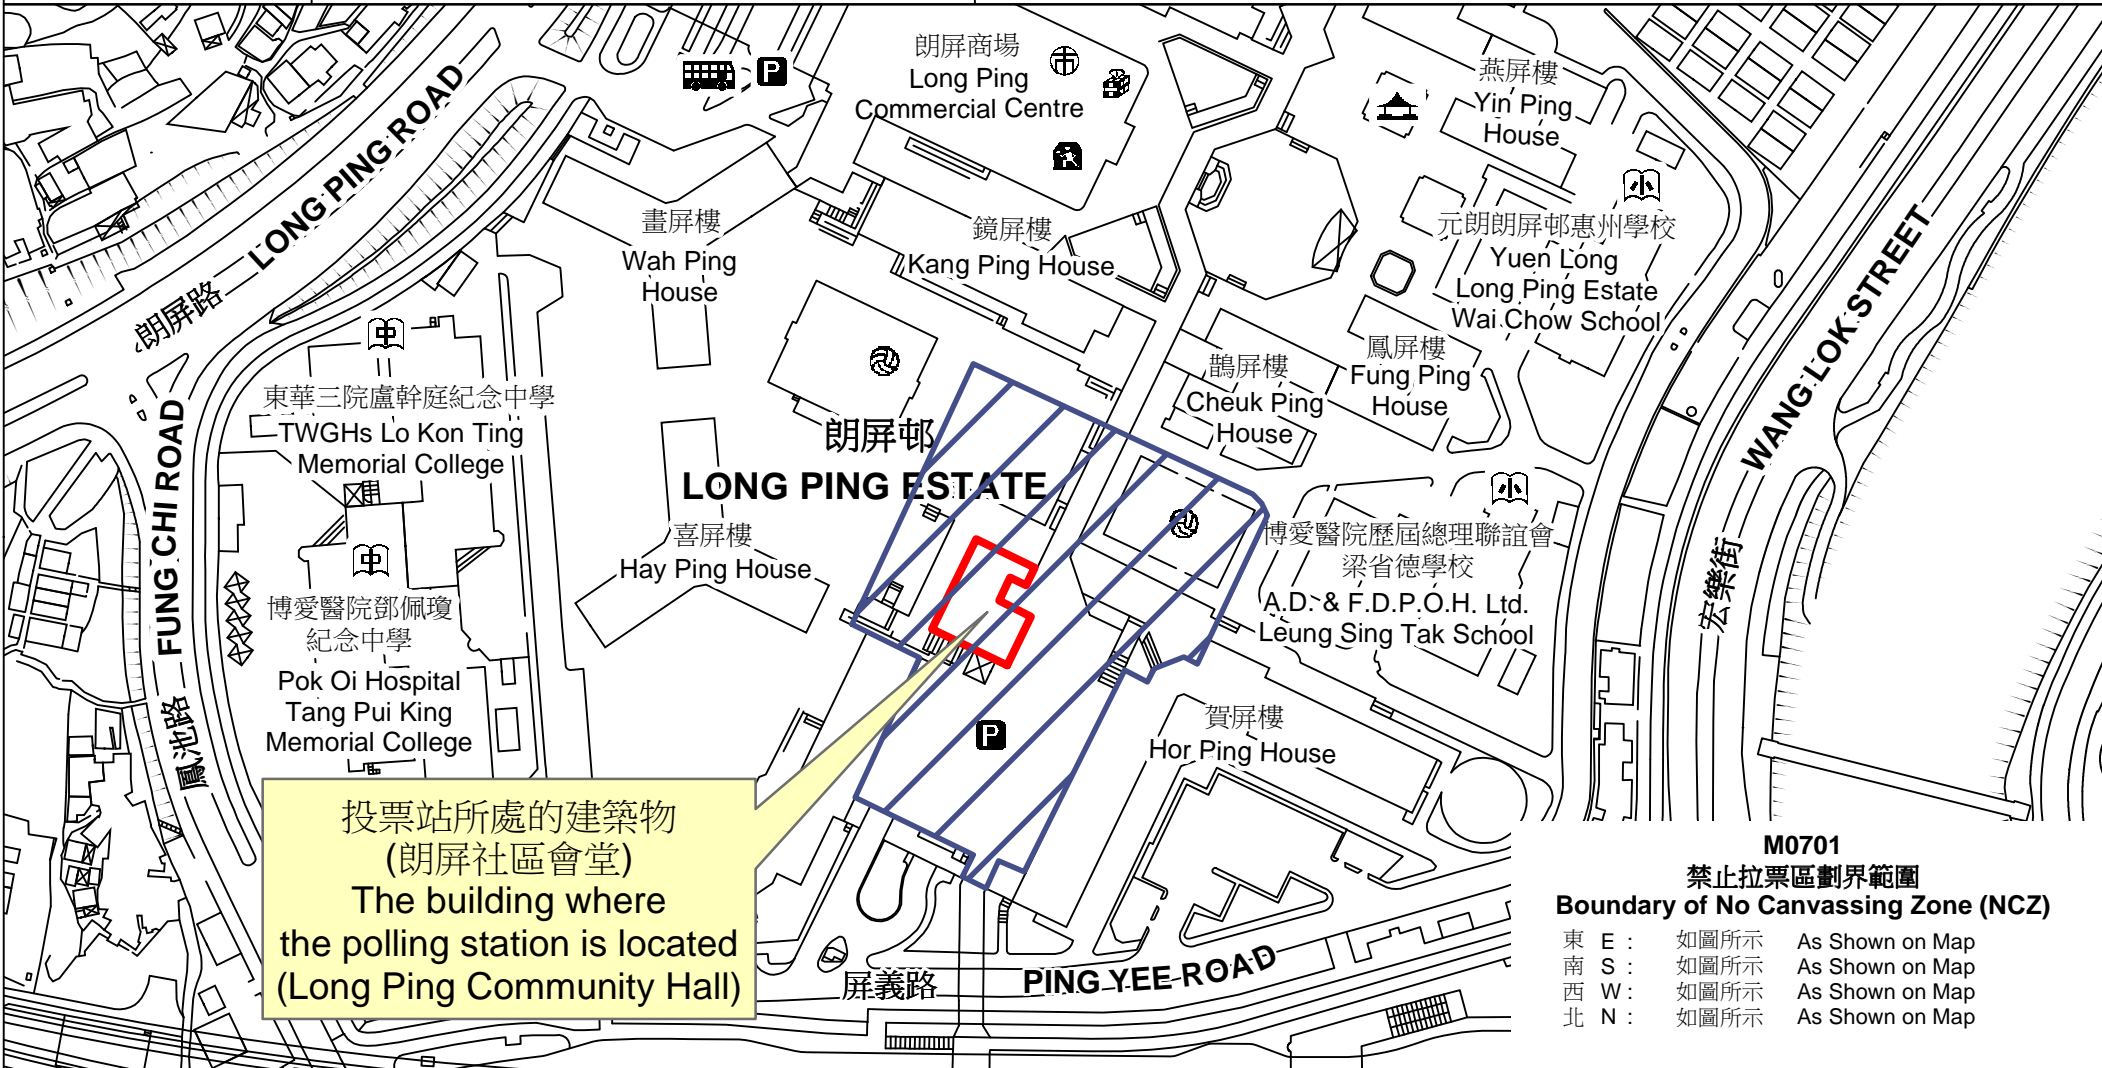

投票站位置圖和禁止拉票區 Polling Station - Location Plan & No Canvassing Zone

投票站編號 Polling Station Code M0701	2021年立法會換屆選舉地方選區編號及名稱 Code & Name of Geographical Constituency for 2021 Legislative Council General Election LC8 新界西北 NEW TERRITORIES NORTH WEST	名稱及地址 Name & Address 朗屏社區會堂 新界元朗朗屏邨平台朗屏社區會堂地下 Long Ping Community Hall G/F, Long Ping Community Hall, Long Ping Estate Podium, Yuen Long, New Territories
---	---	--

投票站所處的建築物
(朗屏社區會堂)
The building where
the polling station is located
(Long Ping Community Hall)

M0701
禁止拉票區劃界範圍
Boundary of No Canvassing Zone (NCZ)
東 E : 如圖所示 As Shown on Map
南 S : 如圖所示 As Shown on Map
西 W : 如圖所示 As Shown on Map
北 N : 如圖所示 As Shown on Map

 禁止拉票區
No Canvassing Zone