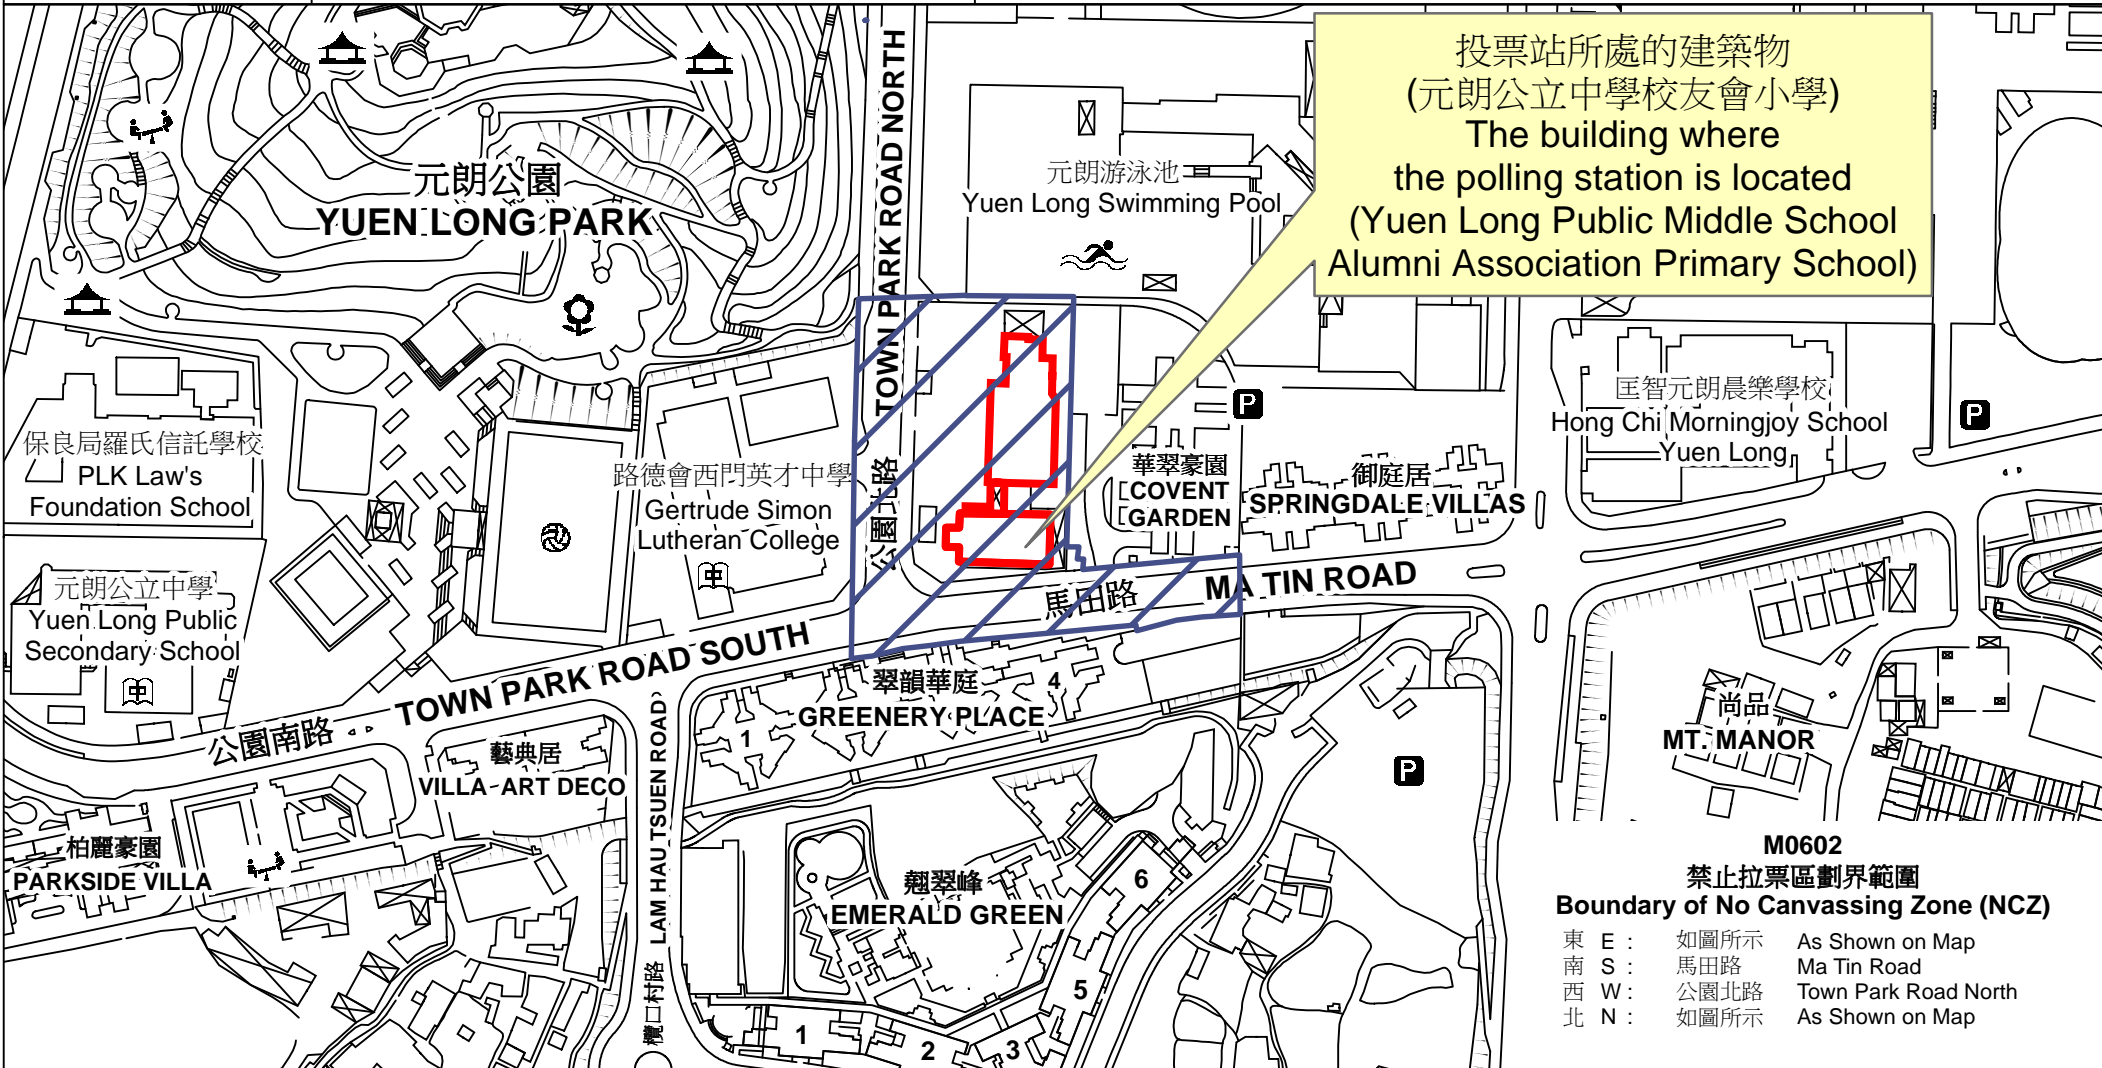

投票站位置圖和禁止拉票區 Polling Station - Location Plan & No Canvassing Zone

| 投票站編號<br>Polling Station Code<br><br><b>M0602</b> | 2021年立法會換屆選舉地方選區編號及名稱<br>Code & Name of Geographical Constituency<br>for 2021 Legislative Council General Election<br><br><b>LC8<br/>                     新界西北<br/>                     NEW TERRITORIES NORTH WEST</b> | 名稱及地址<br>Name & Address<br><br>元朗公立中學校友會小學<br>新界元朗公園北路2號地下<br><b>Yuen Long Public Middle School Alumni Association Primary School<br/>                     G/F, 2 Town Park Road North, Yuen Long, New Territories</b> |
|---|--|--|
|---|--|--|

 禁止拉票區  
 No Canvassing Zone