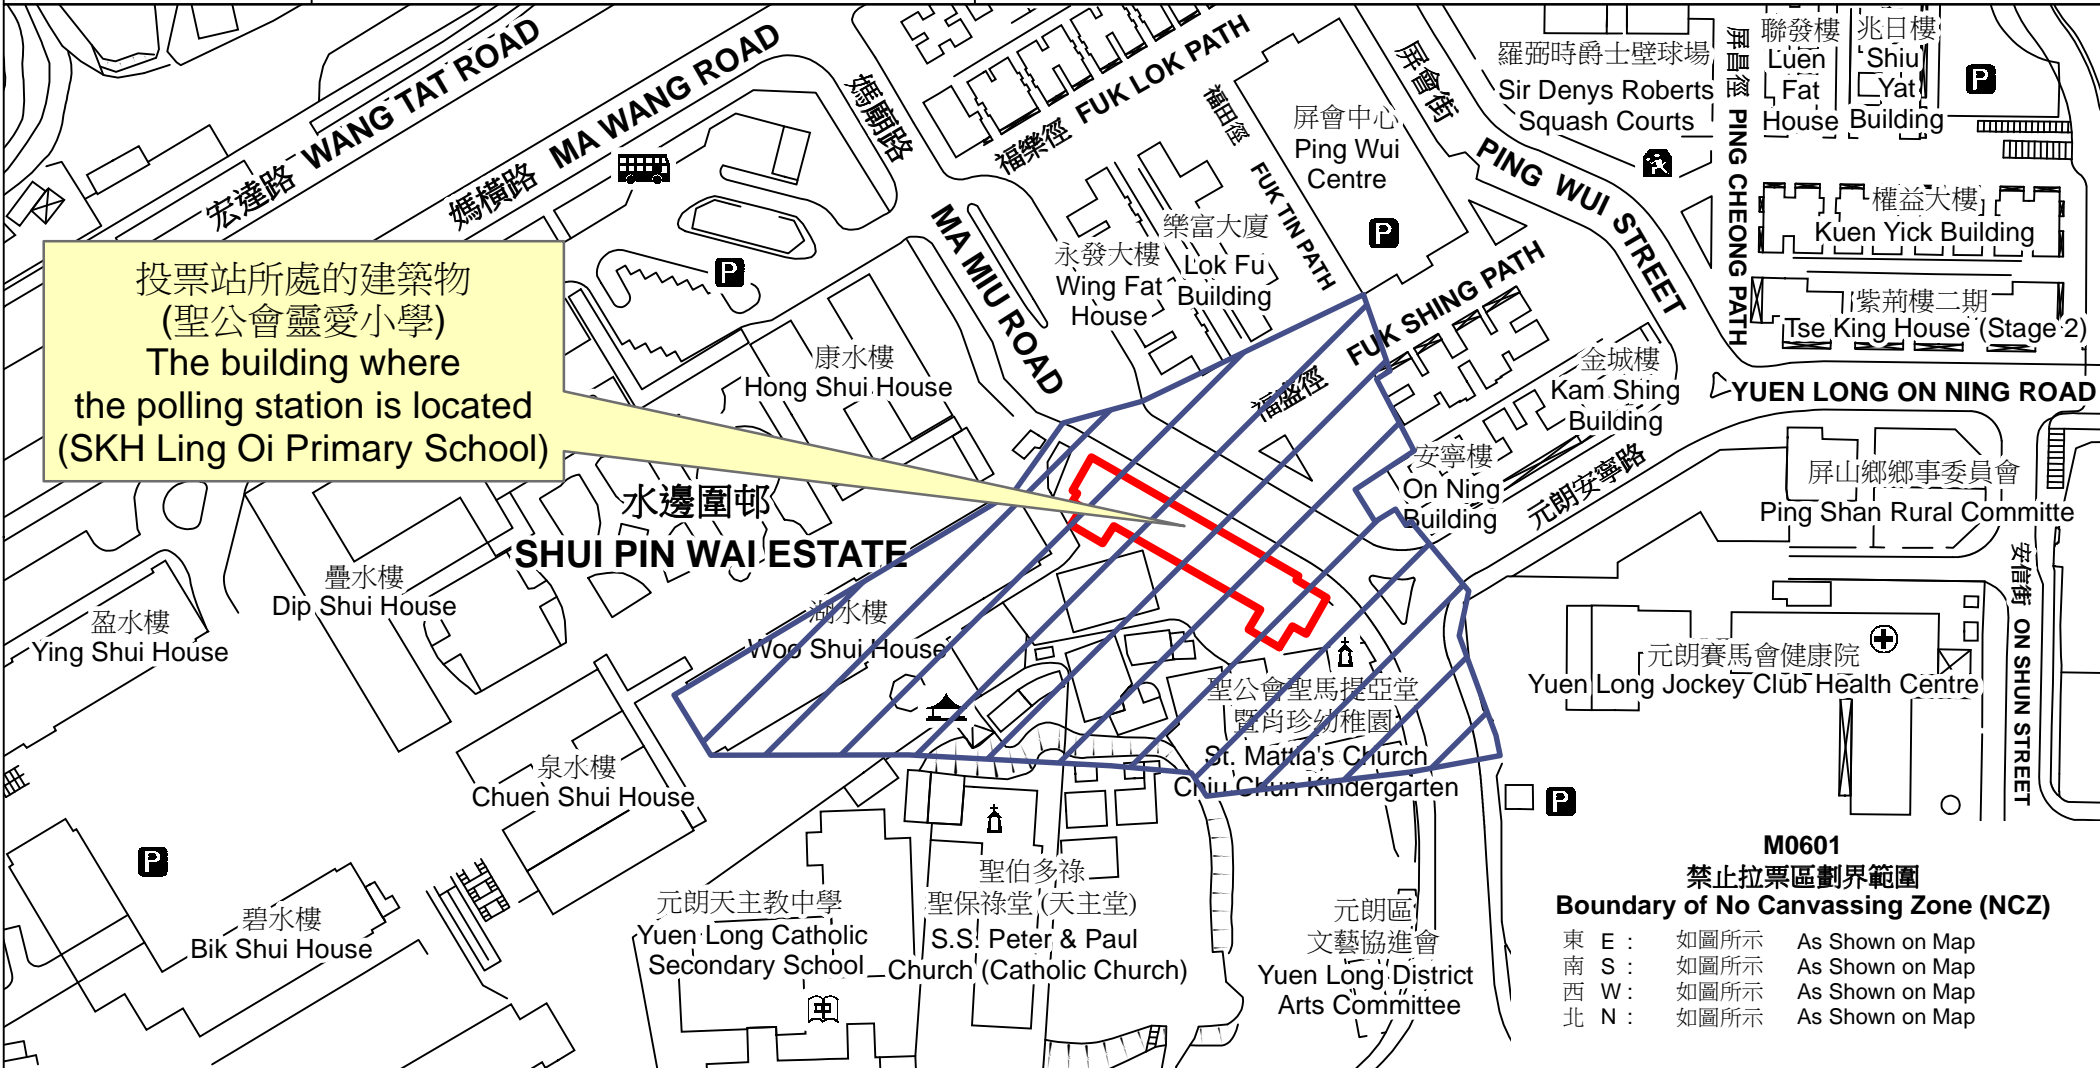

# 投票站位置圖和禁止拉票區 Polling Station - Location Plan & No Canvassing Zone

投票站編號 Polling Station Code  <b>M0601</b>	2021年立法會換屆選舉地方選區編號及名稱 Code & Name of Geographical Constituency for 2021 Legislative Council General Election  <b>LC8                      新界西北                      NEW TERRITORIES NORTH WEST</b>	名稱及地址 Name & Address  <b>聖公會靈愛小學                      新界元朗媽廟路15號地下                      SKH Ling Oi Primary School                      G/F, 15 Ma Miu Road, Yuen Long, New Territories</b>
---	--	--

投票站所處的建築物  
(聖公會靈愛小學)  
The building where  
the polling station is located  
(SKH Ling Oi Primary School)

**M0601  
禁止拉票區劃界範圍  
Boundary of No Canvassing Zone (NCZ)**

東 E :	如圖所示	As Shown on Map
南 S :	如圖所示	As Shown on Map
西 W :	如圖所示	As Shown on Map
北 N :	如圖所示	As Shown on Map

 禁止拉票區  
No Canvassing Zone