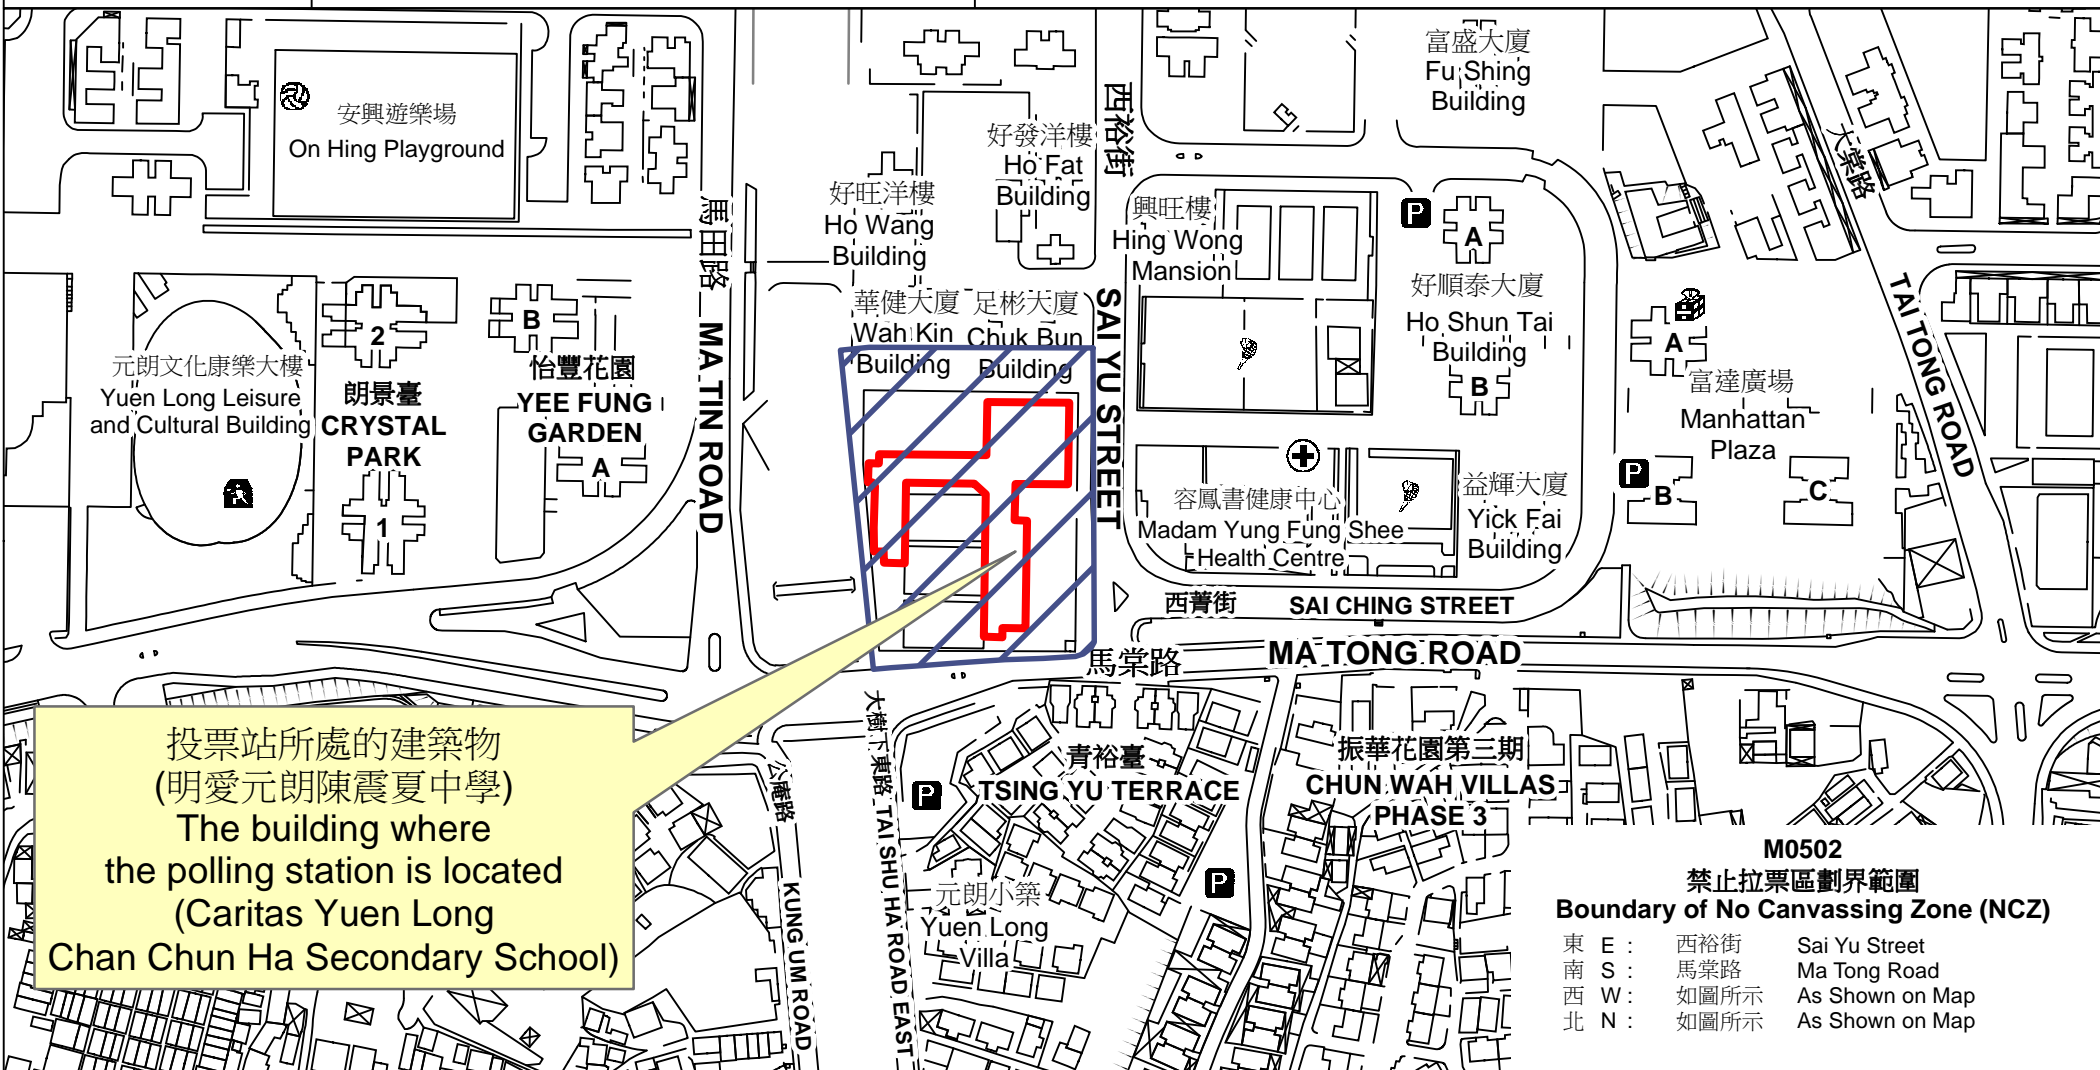

投票站位置圖和禁止拉票區 Polling Station - Location Plan & No Canvassing Zone

投票站編號 Polling Station Code M0502	2021年立法會換屆選舉地方選區編號及名稱 Code & Name of Geographical Constituency for 2021 Legislative Council General Election LC8 新界西北 NEW TERRITORIES NORTH WEST	名稱及地址 Name & Address 明愛元朗陳震夏中學 新界元朗西裕街66號地下 Caritas Yuen Long Chan Chun Ha Secondary School G/F, 66 Sai Yu Street, Yuen Long, New Territories
---	---	---

 禁止拉票區
No Canvassing Zone