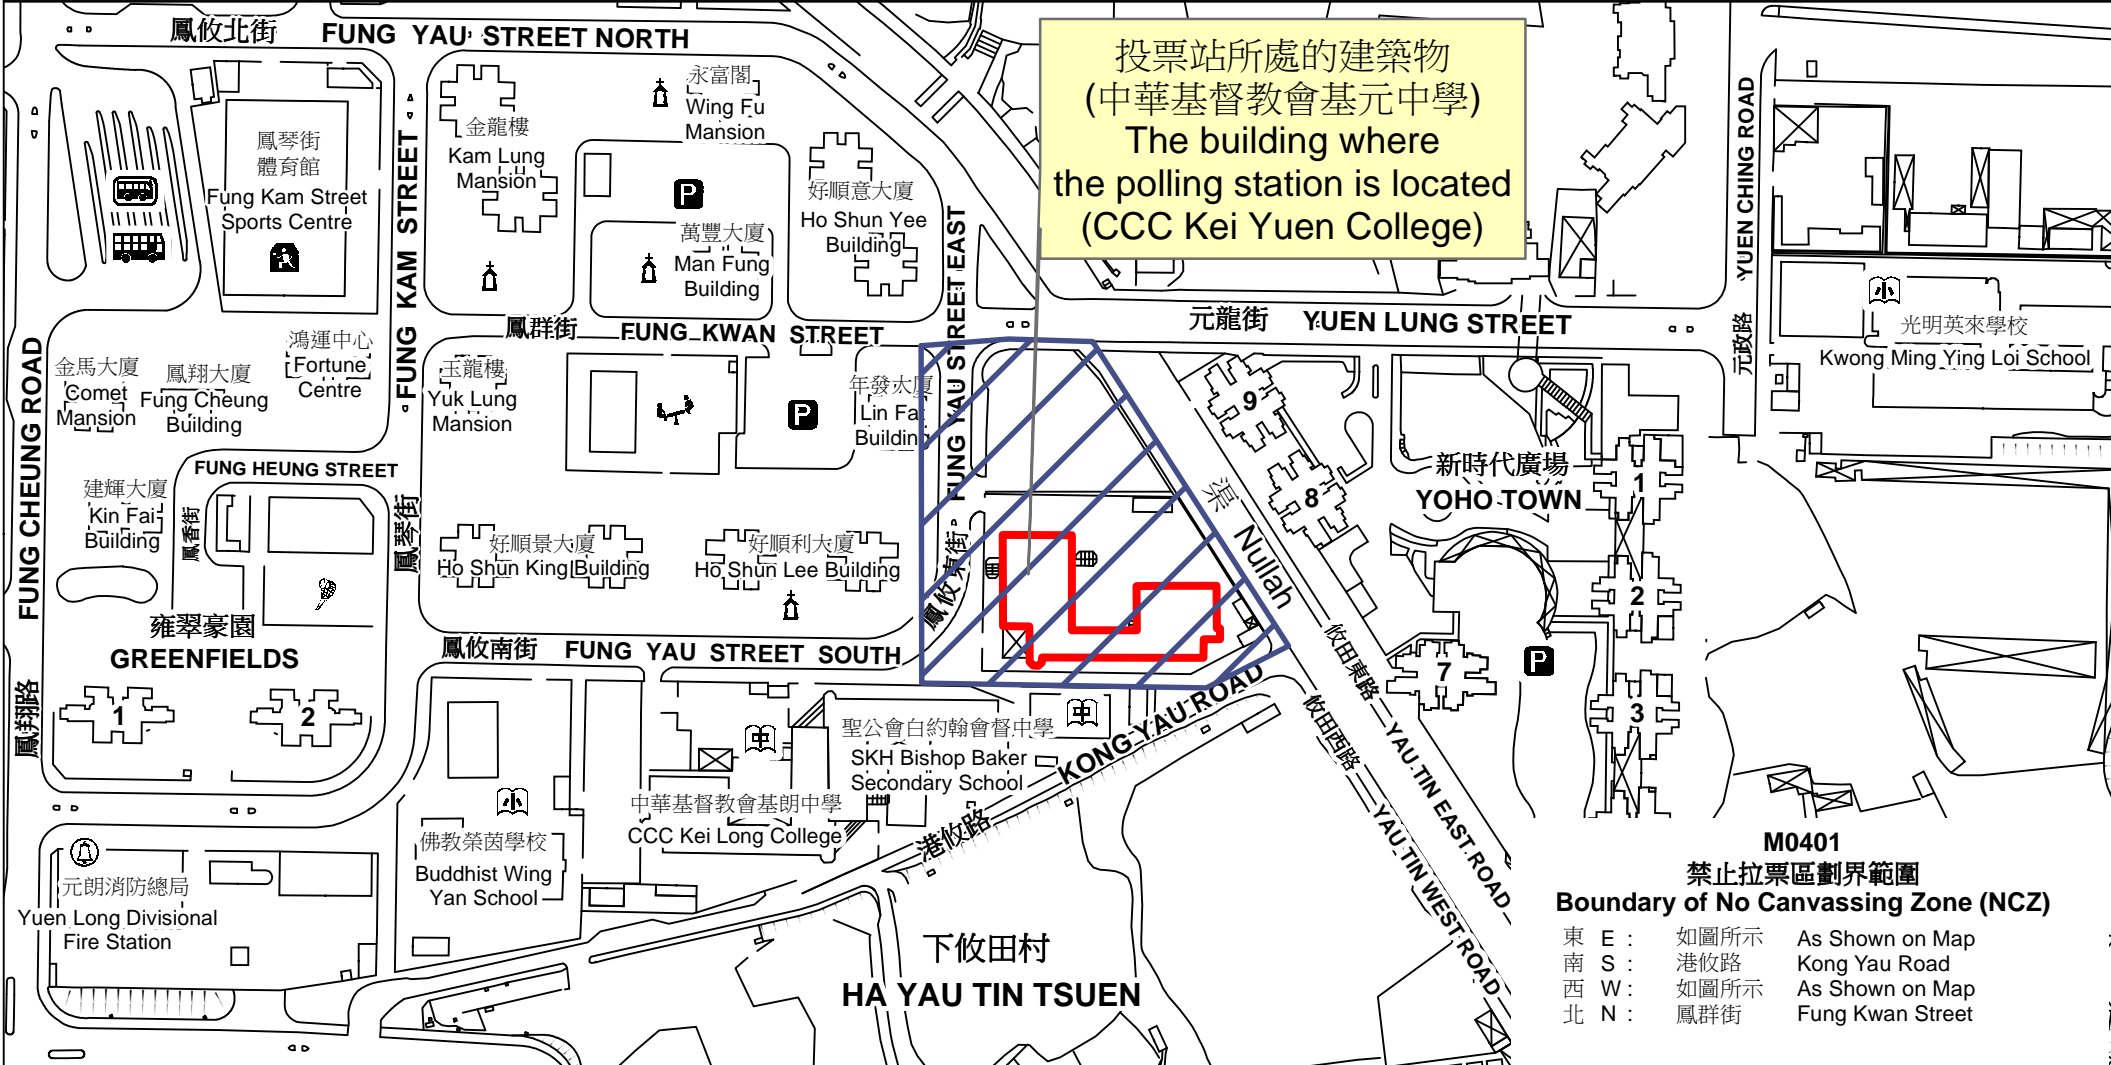

投票站位置圖和禁止拉票區 Polling Station - Location Plan & No Canvassing Zone

投票站編號 Polling Station Code M0401	2021年立法會換屆選舉地方選區編號及名稱 Code & Name of Geographical Constituency for 2021 Legislative Council General Election LC8 新界西北 NEW TERRITORIES NORTH WEST	名稱及地址 Name & Address 中華基督教會基元中學 新界元朗鳳攸東街中華基督教會基元中學地下 CCC Kei Yuen College G/F, CCC Kei Yuen College, Fung Yau Street East, Yuen Long, New Territories
---	--	---

投票站所處的建築物
 (中華基督教會基元中學)
 The building where
 the polling station is located
 (CCC Kei Yuen College)

M0401
禁止拉票區劃界範圍
Boundary of No Canvassing Zone (NCZ)

東 E :	如圖所示	As Shown on Map
南 S :	港攸路	Kong Yau Road
西 W :	如圖所示	As Shown on Map
北 N :	鳳群街	Fung Kwan Street

 禁止拉票區
 No Canvassing Zone