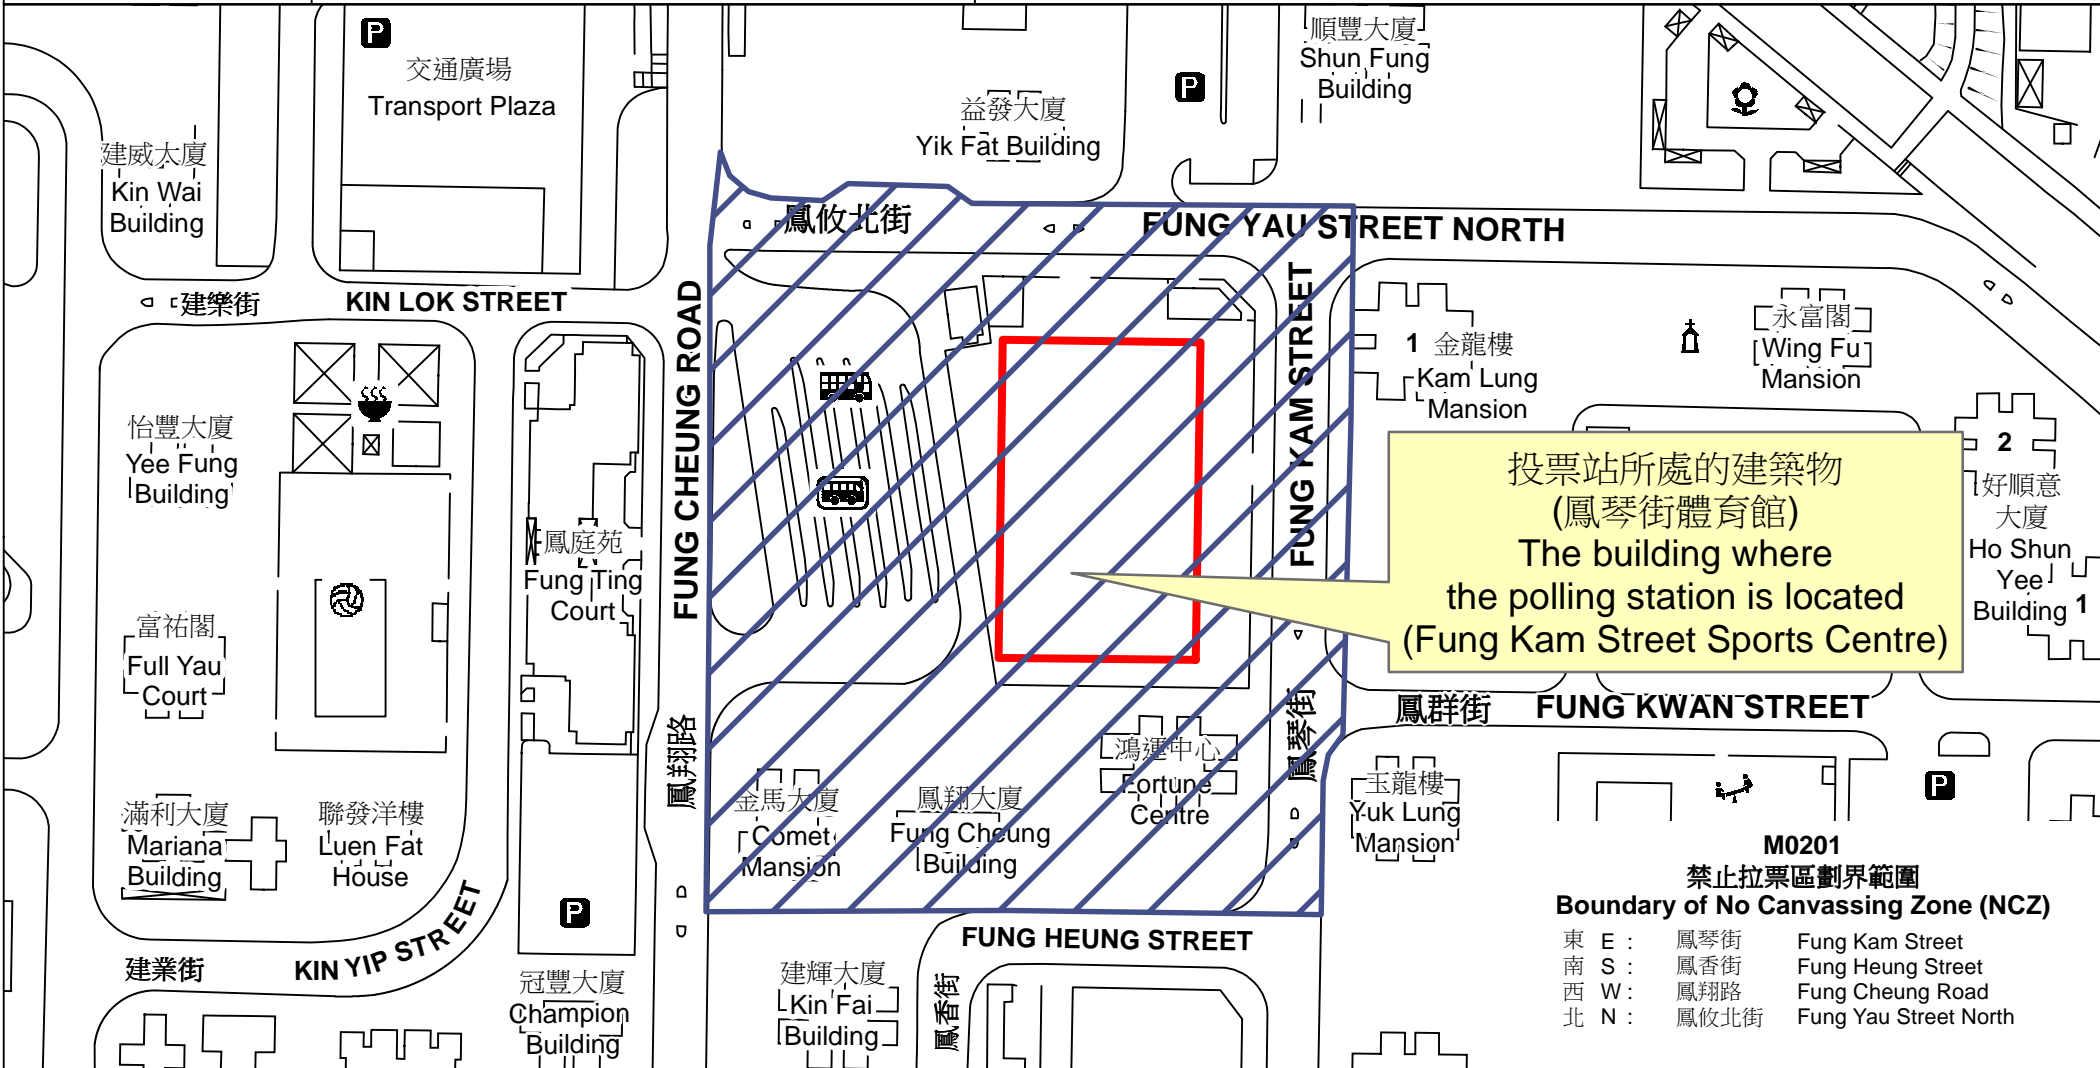

投票站位置圖和禁止拉票區 Polling Station - Location Plan & No Canvassing Zone

投票站編號 Polling Station Code	2021年立法會換屆選舉地方選區編號及名稱 Code & Name of Geographical Constituency for 2021 Legislative Council General Election	名稱及地址 Name & Address
M0201	LC8 新界西北 NEW TERRITORIES NORTH WEST	鳳琴街體育館 新界元朗鳳攸北街20號地下 Fung Kam Street Sports Centre G/F, 20 Fung Yau Street North, Yuen Long, New Territories

 禁止拉票區
No Canvassing Zone