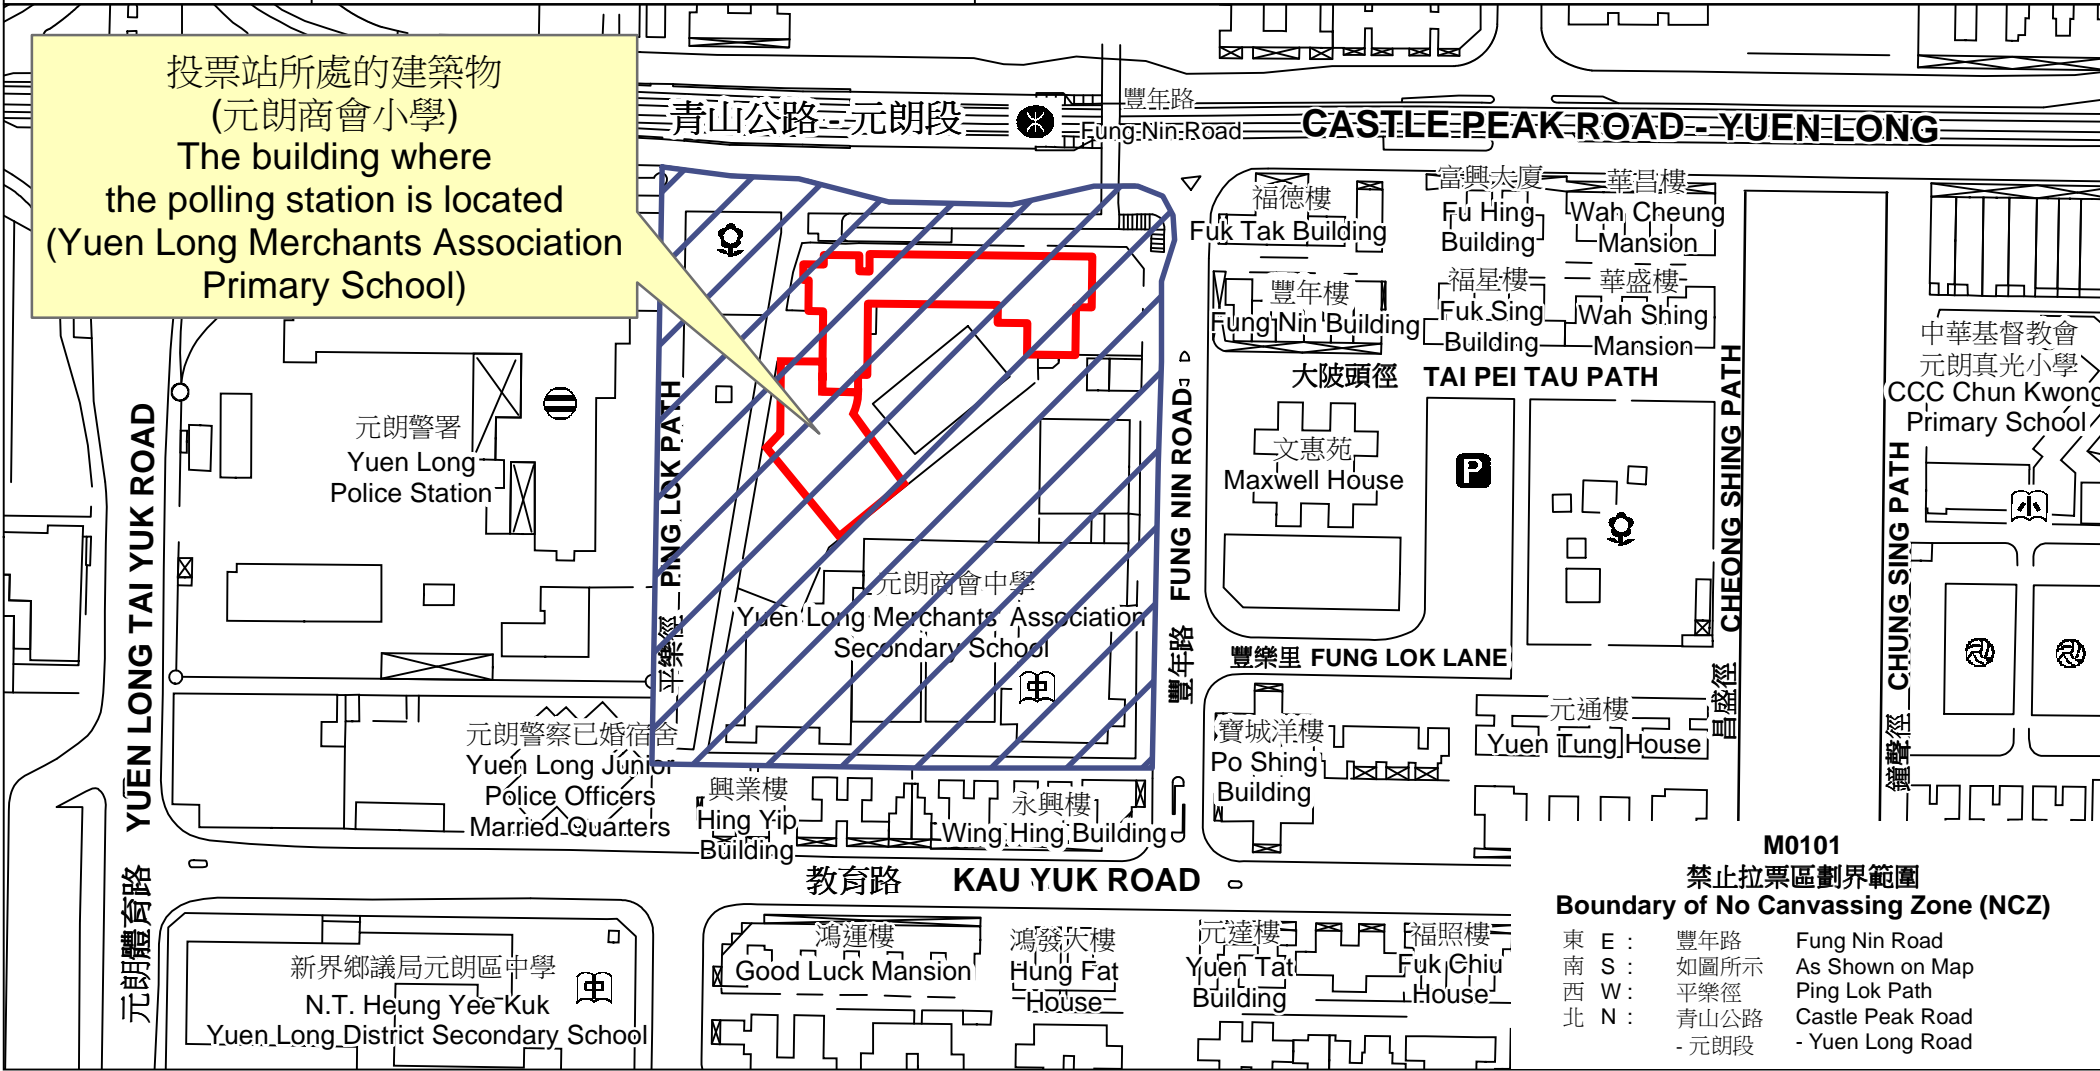

# 投票站位置圖和禁止拉票區 Polling Station - Location Plan & No Canvassing Zone

投票站編號 Polling Station Code	2021年立法會換屆選舉地方選區編號及名稱 Code & Name of Geographical Constituency for 2021 Legislative Council General Election	名稱及地址 Name & Address
<b>M0101</b>	<b>LC8</b> 新界西北 <b>NEW TERRITORIES NORTH WEST</b>	元朗商會小學 新界元朗青山公路244號地下 <b>Yuen Long Merchants Association Primary School</b> G/F, 244 Castle Peak Road, Yuen Long, New Territories

投票站所處的建築物  
(元朗商會小學)  
The building where  
the polling station is located  
(Yuen Long Merchants Association  
Primary School)

**M0101**  
**禁止拉票區劃界範圍**  
**Boundary of No Canvassing Zone (NCZ)**

東 E :	豐年路	Fung Nin Road
南 S :	如圖所示	As Shown on Map
西 W :	平樂徑	Ping Lok Path
北 N :	青山公路 - 元朗段	Castle Peak Road - Yuen Long Road

 禁止拉票區  
No Canvassing Zone