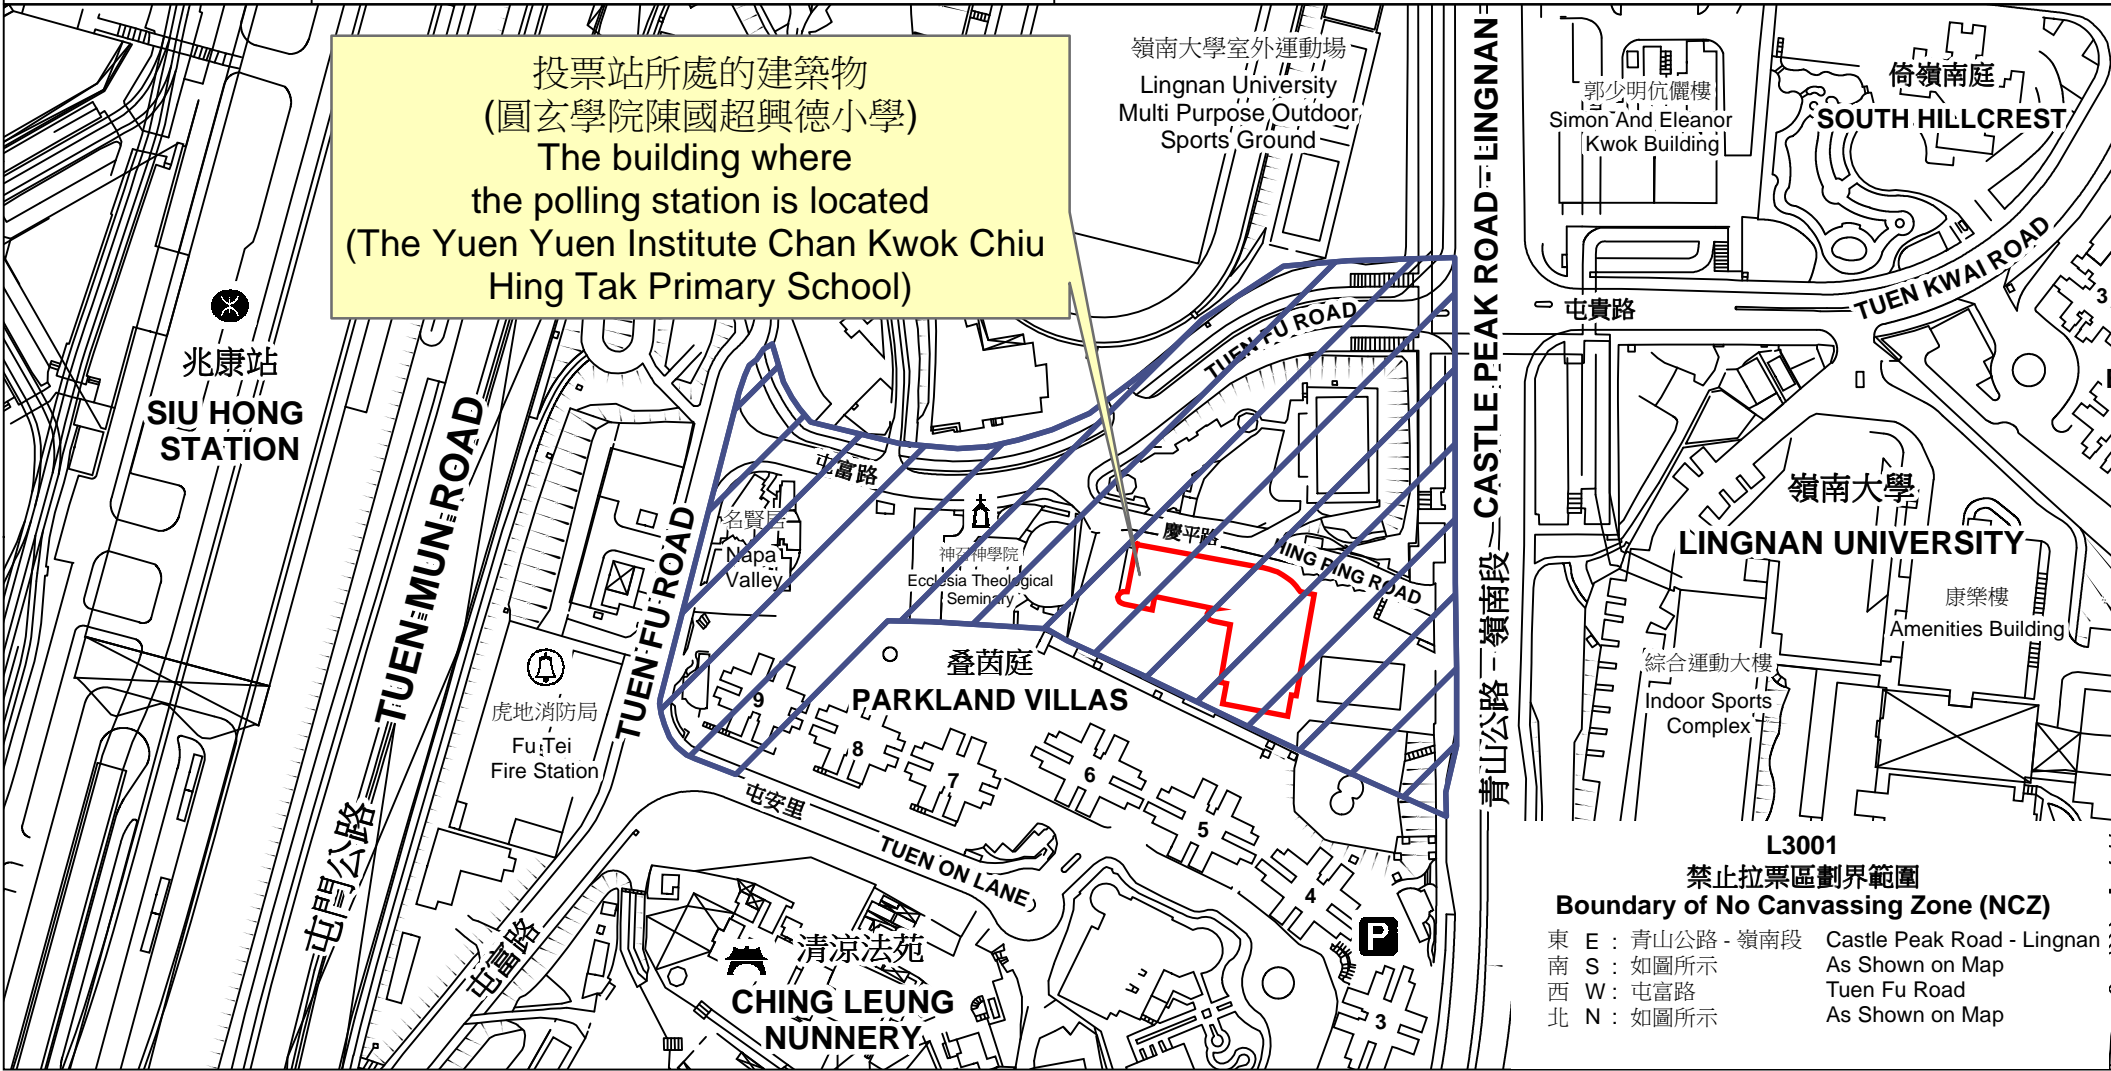

投票站位置圖和禁止拉票區 Polling Station - Location Plan & No Canvassing Zone

投票站編號 Polling Station Code L3001	2021年立法會換屆選舉地方選區編號及名稱 Code & Name of Geographical Constituency for 2021 Legislative Council General Election LC8 新界西北 NEW TERRITORIES NORTH WEST	名稱及地址 Name & Address 圓玄學院陳國超興德小學 新界屯門慶平路1號地下 The Yuen Yuen Institute Chan Kwok Chiu Hing Tak Primary School G/F, 1 Hing Ping Road, Tuen Mun, New Territories
---	--	---

 禁止拉票區
No Canvassing Zone