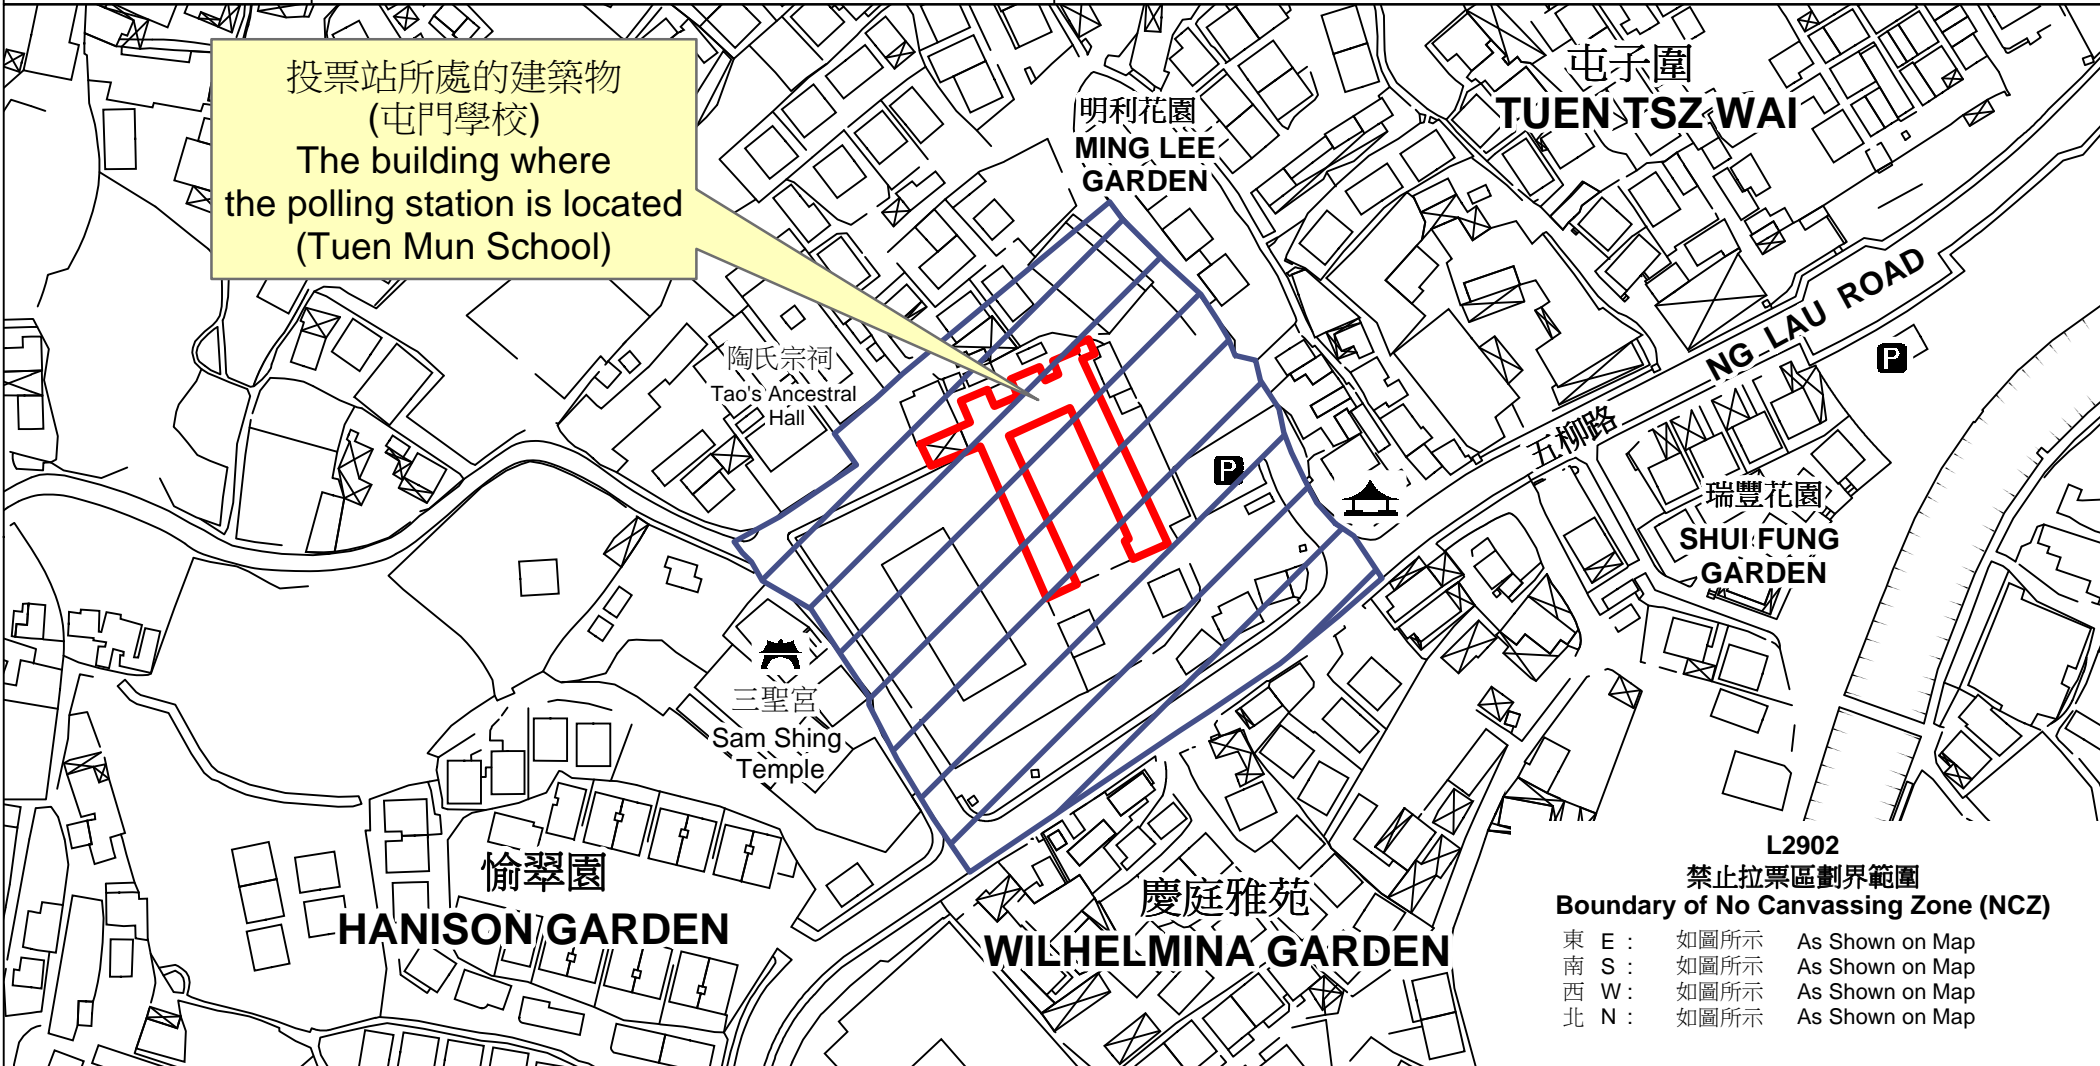

# 投票站位置圖和禁止拉票區 Polling Station - Location Plan & No Canvassing Zone

投票站編號 Polling Station Code  <b>L2902</b>	2021年立法會換屆選舉地方選區編號及名稱 Code & Name of Geographical Constituency for 2021 Legislative Council General Election  <b>LC8                      新界西北                      NEW TERRITORIES NORTH WEST</b>	名稱及地址 Name & Address  屯門學校 新界屯門五柳路254號地下 Tuen Mun School G/F, 254 Ng Lau Road, Tuen Mun, New Territories
---	--	--

 禁止拉票區  
 No Canvassing Zone