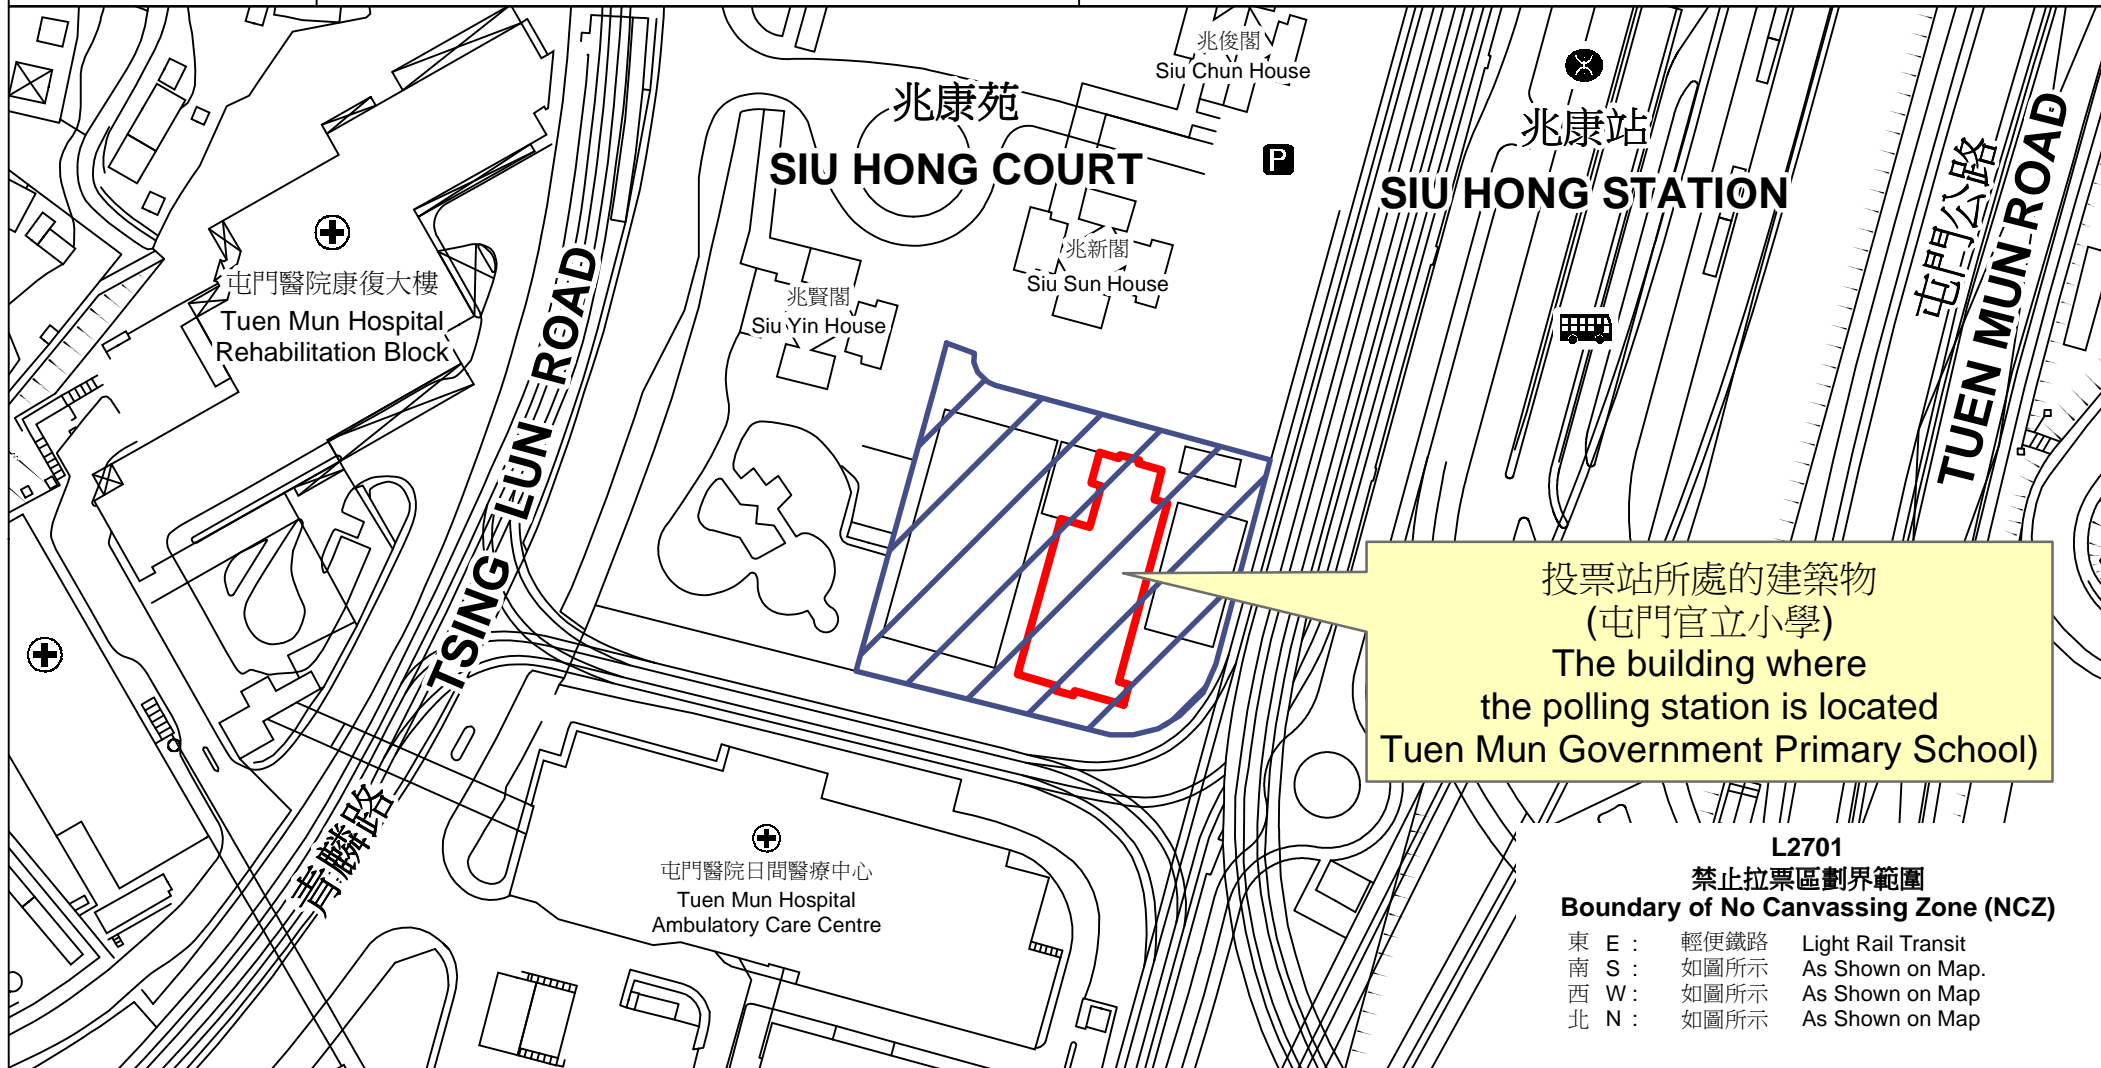

投票站位置圖和禁止拉票區 Polling Station - Location Plan & No Canvassing Zone

<p>投票站編號 Polling Station Code</p> <p>L2701</p>	<p>2021年立法會換屆選舉地方選區編號及名稱 Code & Name of Geographical Constituency for 2021 Legislative Council General Election</p> <p>LC8 新界西北 NEW TERRITORIES NORTH WEST</p>	<p>名稱及地址 Name & Address</p> <p>屯門官立小學 新界屯門兆康苑屯門官立小學地下 Tuen Mun Government Primary School G/F, Tuen Mun Government Primary School, Siu Hong Court, Tuen Mun, New Territories</p>
---	--	--

投票站所處的建築物
(屯門官立小學)
The building where
the polling station is located
Tuen Mun Government Primary School)

L2701
禁止拉票區劃界範圍
Boundary of No Canvassing Zone (NCZ)

東 E :	輕便鐵路	Light Rail Transit
南 S :	如圖所示	As Shown on Map.
西 W :	如圖所示	As Shown on Map
北 N :	如圖所示	As Shown on Map

 禁止拉票區
No Canvassing Zone