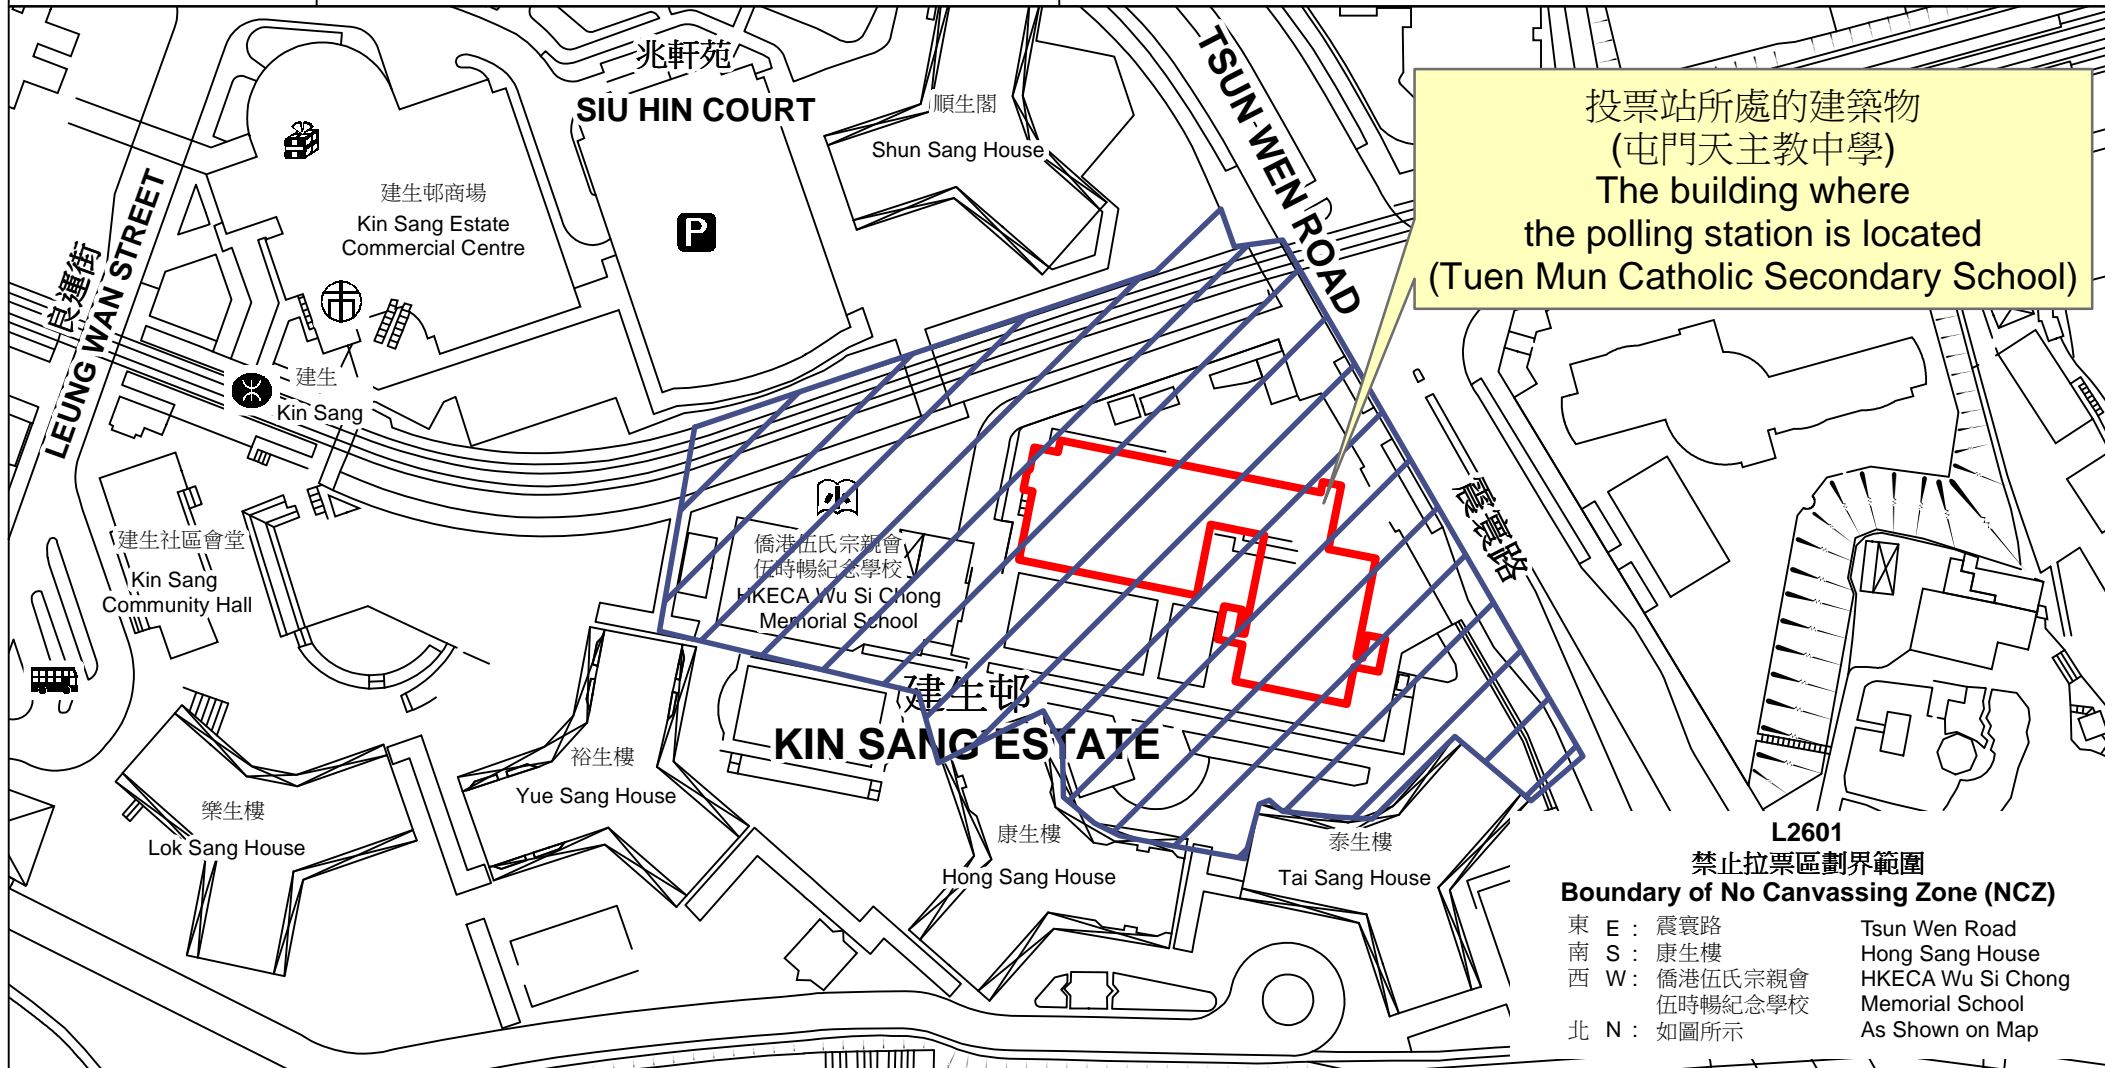

投票站位置圖和禁止拉票區 Polling Station - Location Plan & No Canvassing Zone

投票站編號 Polling Station Code L2601	2021年立法會換屆選舉地方選區編號及名稱 Code & Name of Geographical Constituency for 2021 Legislative Council General Election LC8 新界西北 NEW TERRITORIES NORTH WEST	名稱及地址 Name & Address 屯門天主教中學 新界屯門建生邨屯門天主教中學地下 Tuen Mun Catholic Secondary School G/F, Tuen Mun Catholic Secondary School, Kin Sang Estate, Tuen Mun, New Territories
---	--	---

投票站所處的建築物
 (屯門天主教中學)
 The building where
 the polling station is located
 (Tuen Mun Catholic Secondary School)

L2601
 禁止拉票區劃界範圍
Boundary of No Canvassing Zone (NCZ)
 東 E : 震寰路 Tsun Wen Road
 南 S : 康生樓 Hong Sang House
 西 W : 僑港伍氏宗親會 HKECA Wu Si Chong
 伍時暢紀念學校 Memorial School
 北 N : 如圖所示 As Shown on Map

 禁止拉票區
 No Canvassing Zone