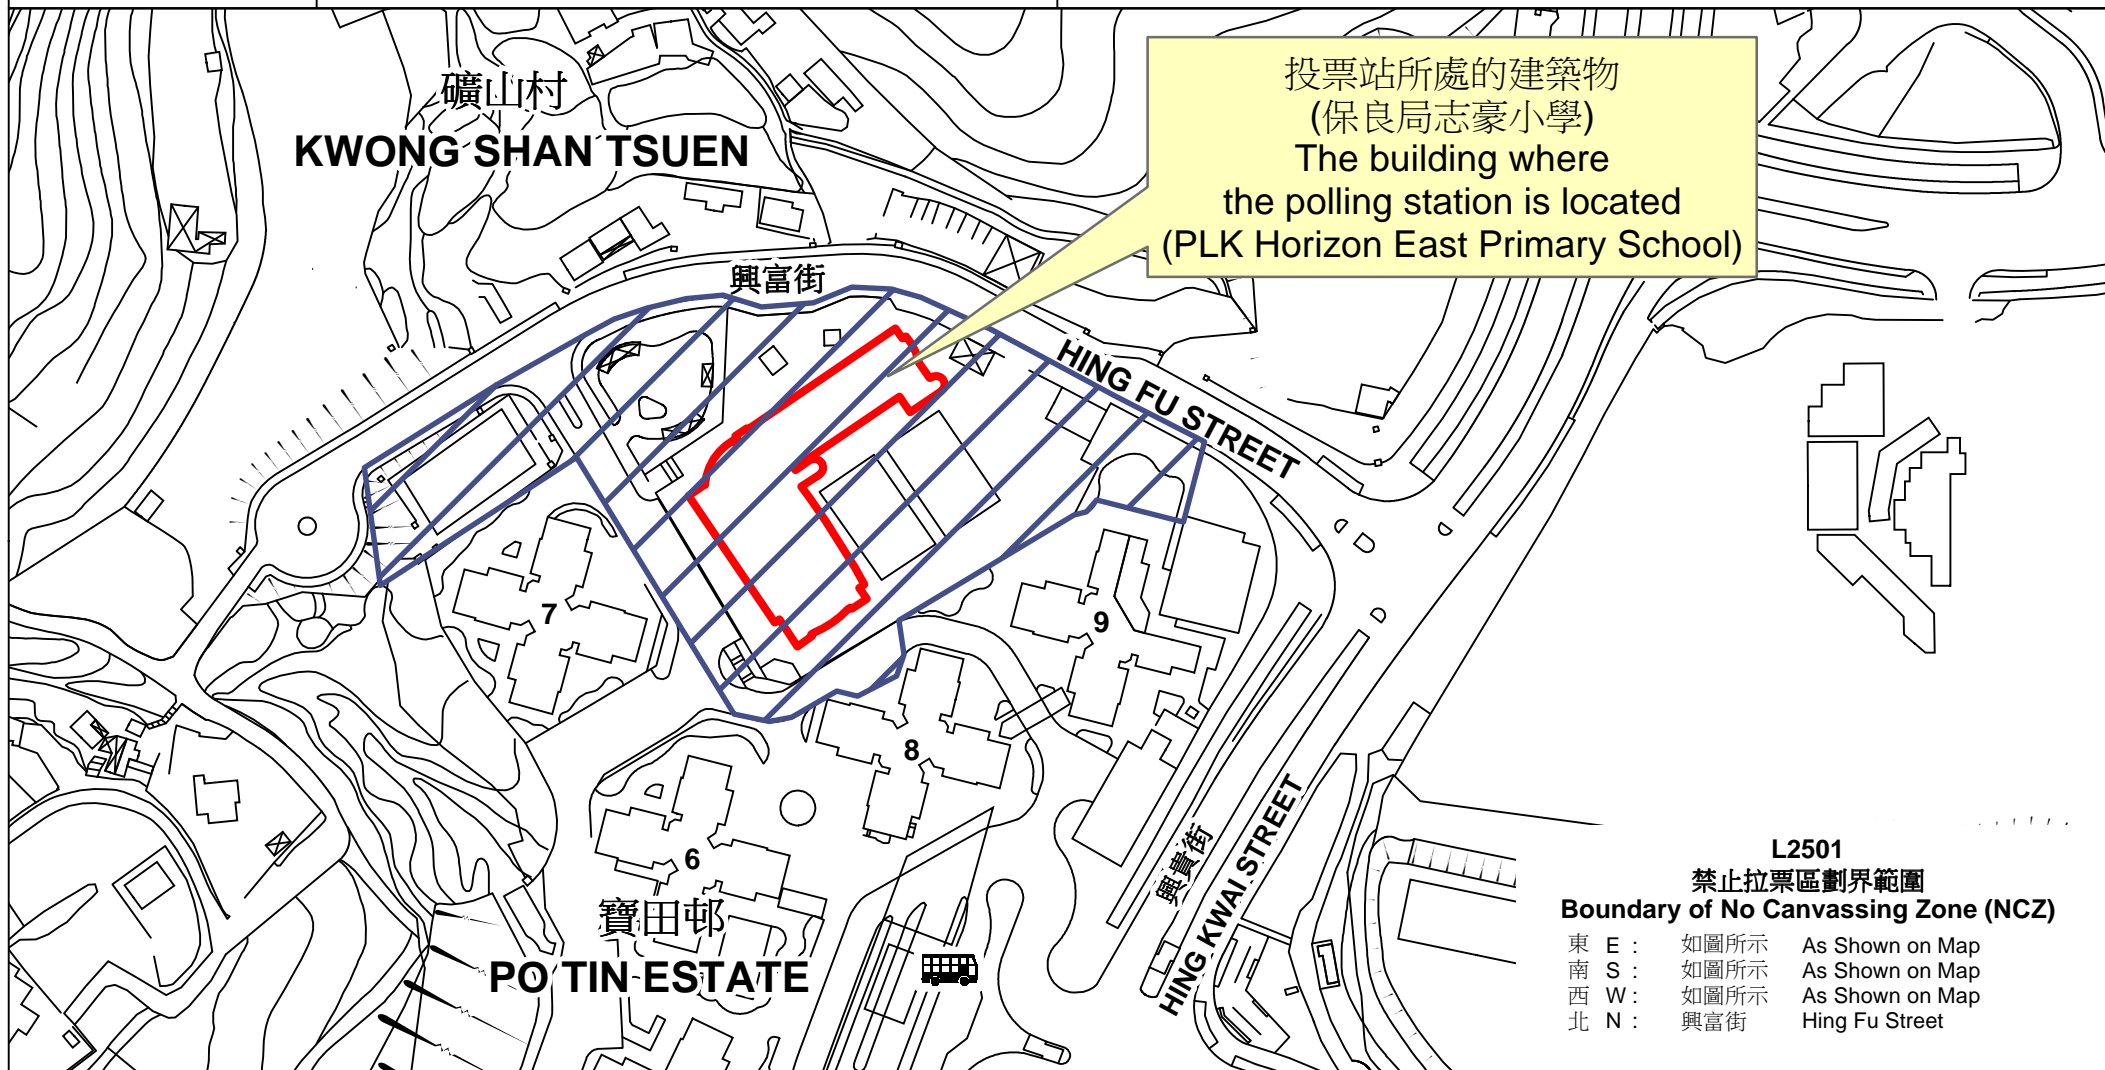

# 投票站位置圖和禁止拉票區 Polling Station - Location Plan & No Canvassing Zone

投票站編號 Polling Station Code	2021年立法會換屆選舉地方選區編號及名稱 Code & Name of Geographical Constituency for 2021 Legislative Council General Election	名稱及地址 Name & Address
<b>L2501</b>	<b>LC8</b> 新界西北 <b>NEW TERRITORIES NORTH WEST</b>	保良局志豪小學 新界屯門興富街3號地下 <b>PLK Horizon East Primary School</b> G/F, 3 Hing Fu Street, Tuen Mun, New Territories

投票站所處的建築物  
(保良局志豪小學)  
The building where  
the polling station is located  
(PLK Horizon East Primary School)

**L2501**  
**禁止拉票區劃界範圍**  
**Boundary of No Canvassing Zone (NCZ)**

東 E :	如圖所示	As Shown on Map
南 S :	如圖所示	As Shown on Map
西 W :	如圖所示	As Shown on Map
北 N :	興富街	Hing Fu Street

 禁止拉票區  
No Canvassing Zone