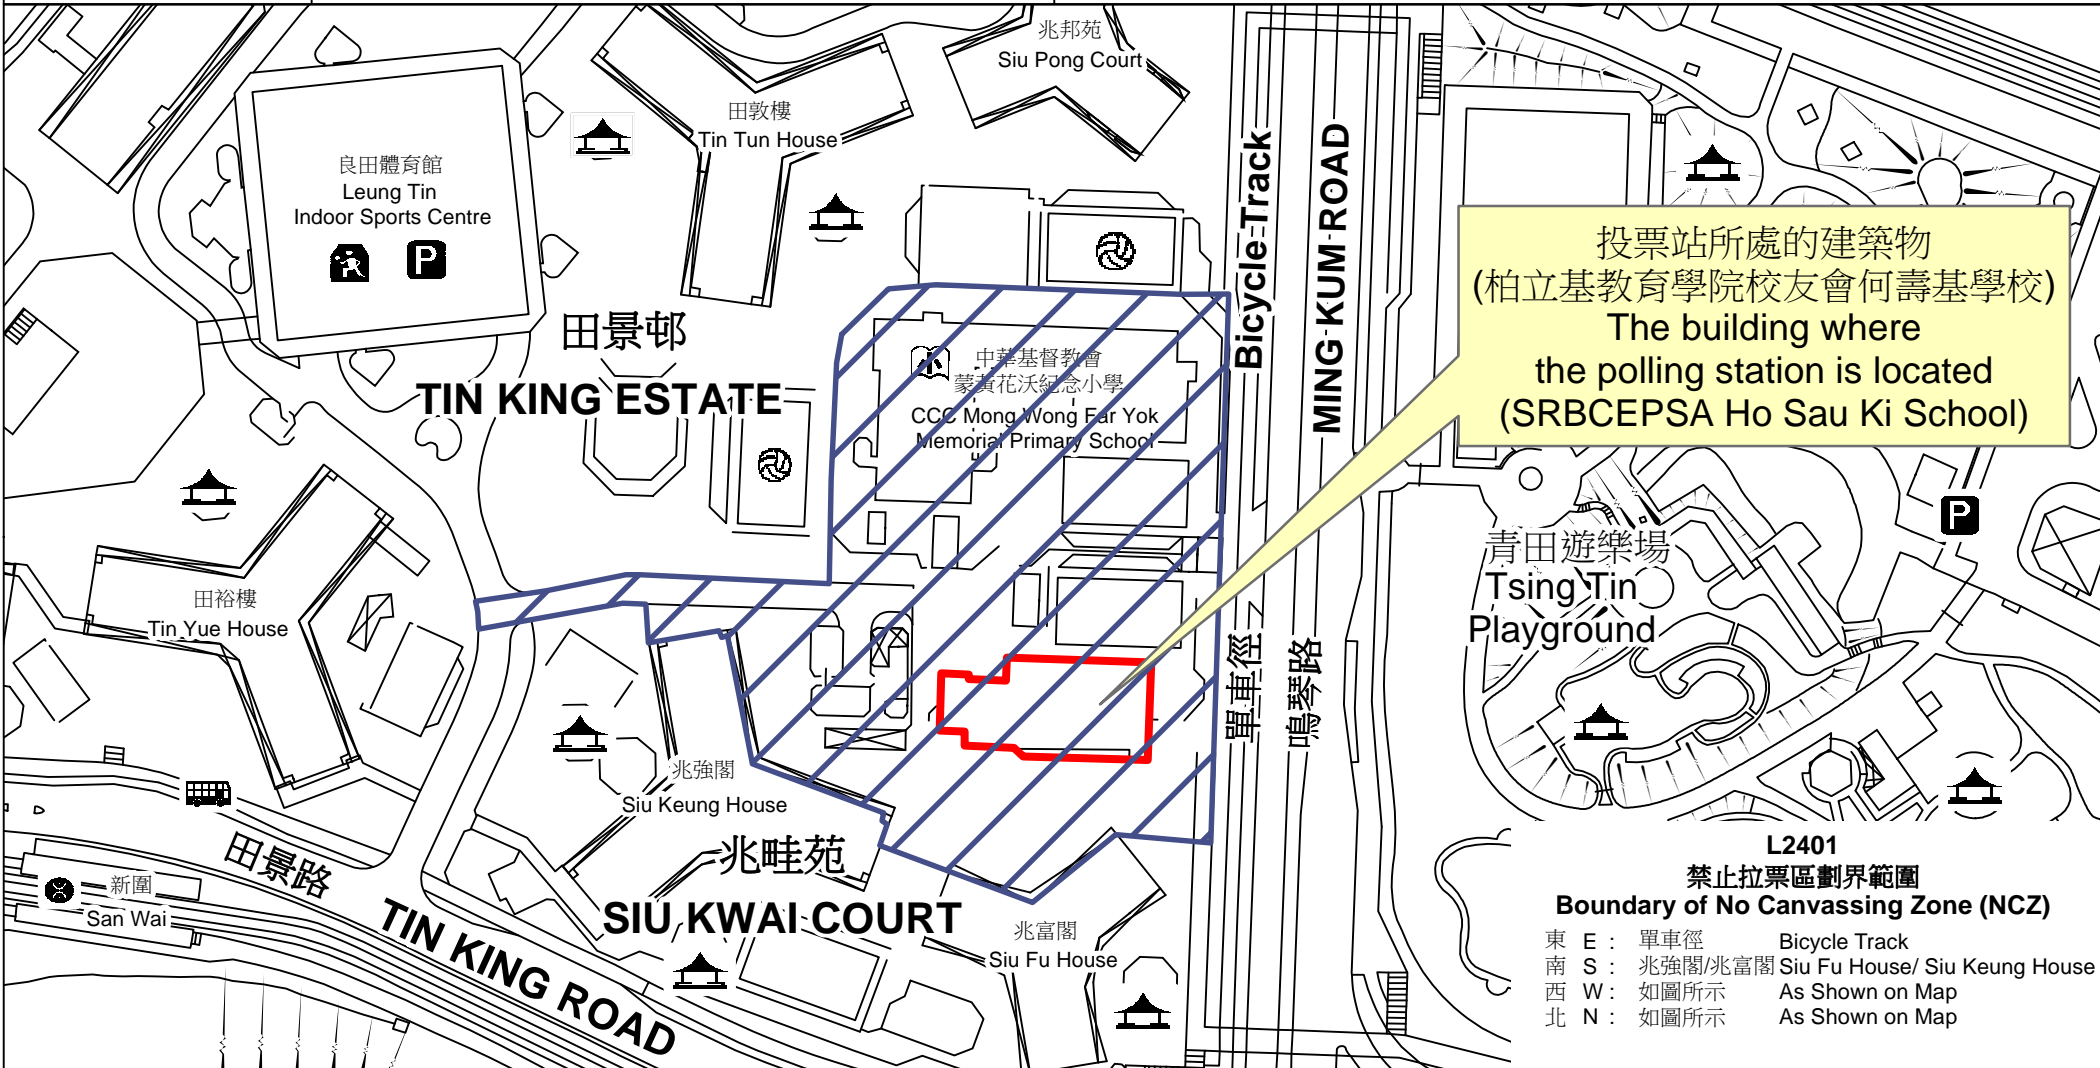

投票站位置圖和禁止拉票區 Polling Station - Location Plan & No Canvassing Zone

投票站編號 Polling Station Code L2401	2021年立法會換屆選舉地方選區編號及名稱 Code & Name of Geographical Constituency for 2021 Legislative Council General Election LC8 新界西北 NEW TERRITORIES NORTH WEST	名稱及地址 Name & Address 柏立基教育學院校友會何壽基學校 新界屯門田景邨第一號校舍地下 SRBCEPSA Ho Sau Ki School G/F, Estate Primary School No. 1, Tin King Estate, Tuen Mun, New Territories
---	---	---

- L2401
禁止拉票區劃界範圍
Boundary of No Canvassing Zone (NCZ)**
- | | | |
|-------|---------|-------------------------------|
| 東 E : | 單車徑 | Bicycle Track |
| 南 S : | 兆強閣/兆富閣 | Siu Fu House/ Siu Keung House |
| 西 W : | 如圖所示 | As Shown on Map |
| 北 N : | 如圖所示 | As Shown on Map |

 禁止拉票區
No Canvassing Zone