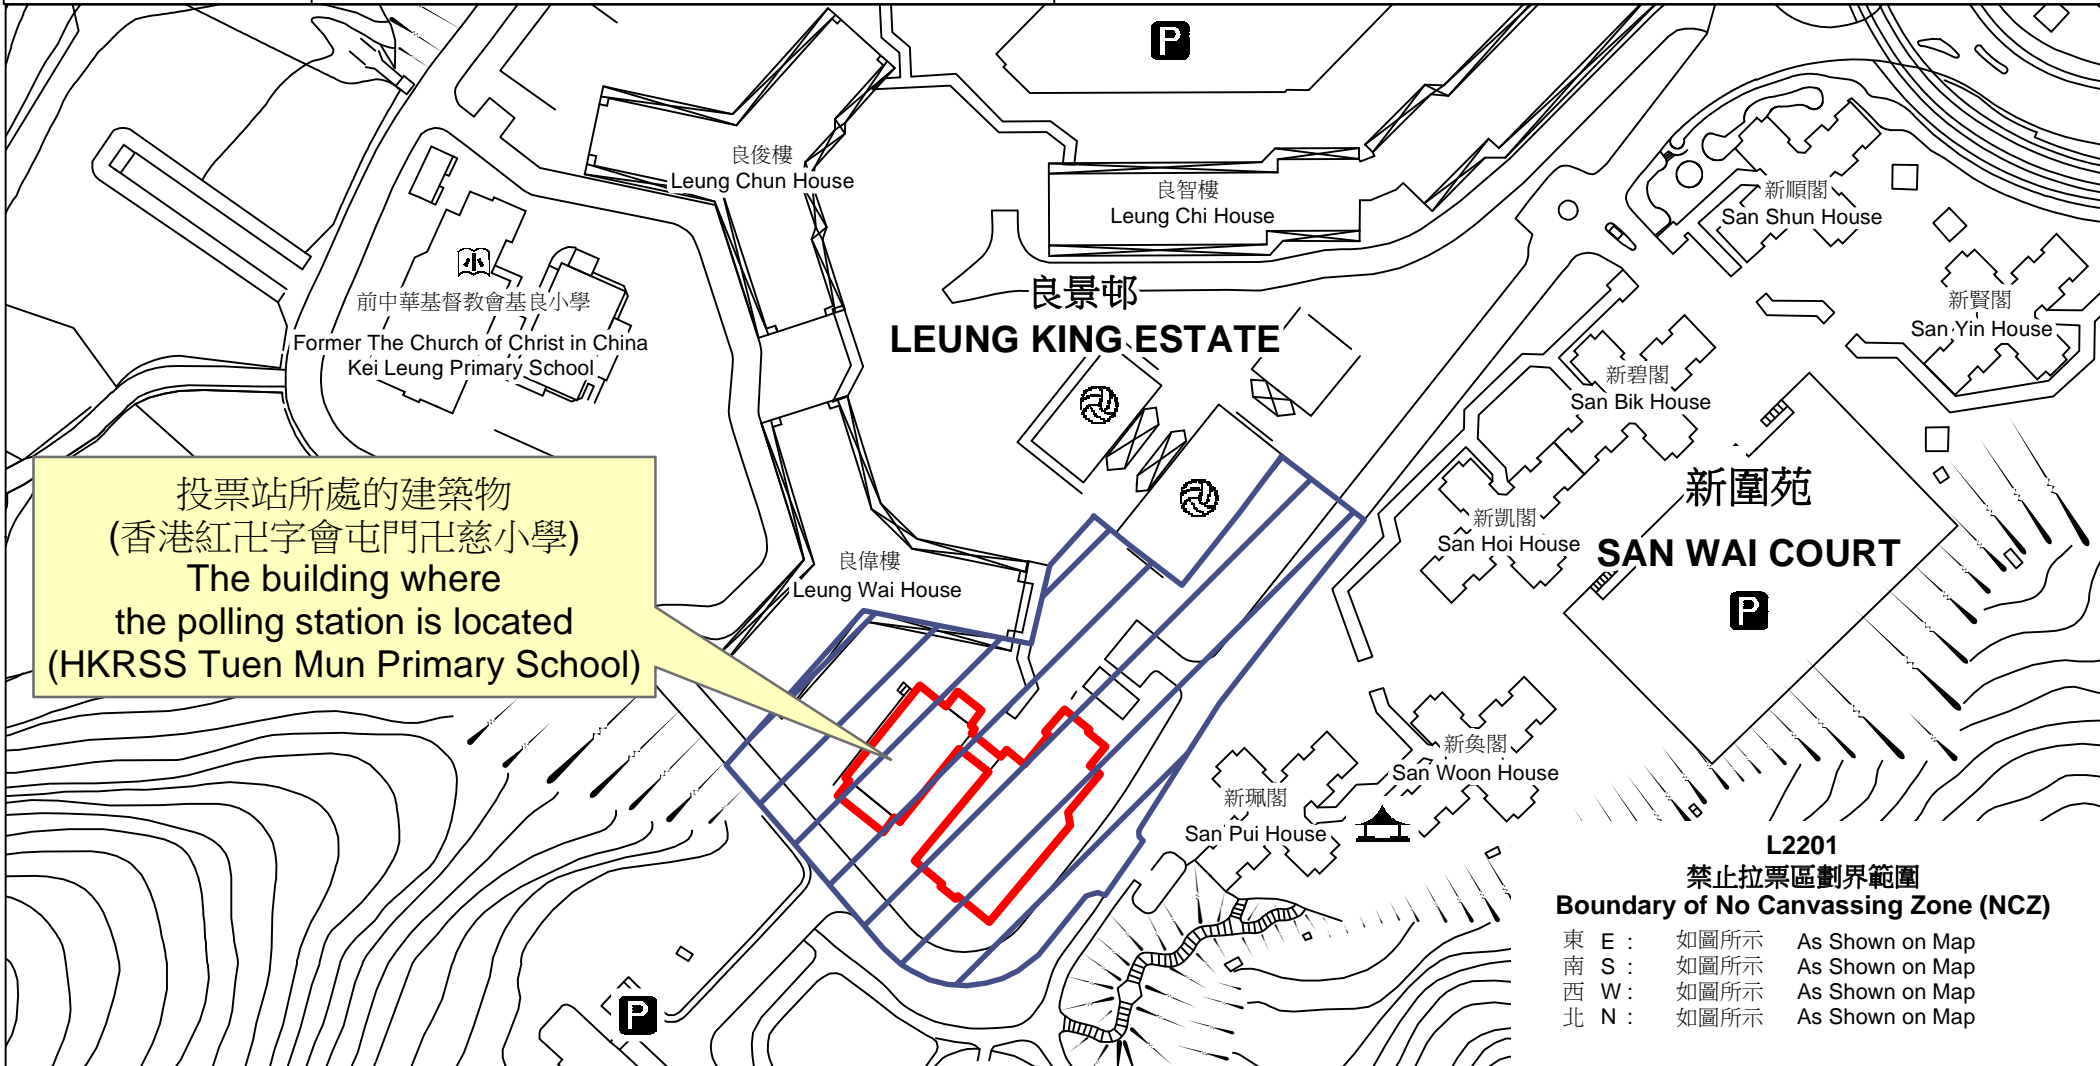

投票站位置圖和禁止拉票區 Polling Station - Location Plan & No Canvassing Zone

投票站編號 Polling Station Code L2201	2021年立法會換屆選舉地方選區編號及名稱 Code & Name of Geographical Constituency for 2021 Legislative Council General Election LC8 新界西北 NEW TERRITORIES NORTH WEST	名稱及地址 Name & Address 香港紅卍字會屯門卍慈小學 新界屯門一區良景邨香港紅卍字會屯門卍慈小學地下 HKRSS Tuen Mun Primary School G/F, HKRSS Tuen Mun Primary School, Leung King Estate, Area 1, Tuen Mun, New Territories
---	--	---

 禁止拉票區
No Canvassing Zone