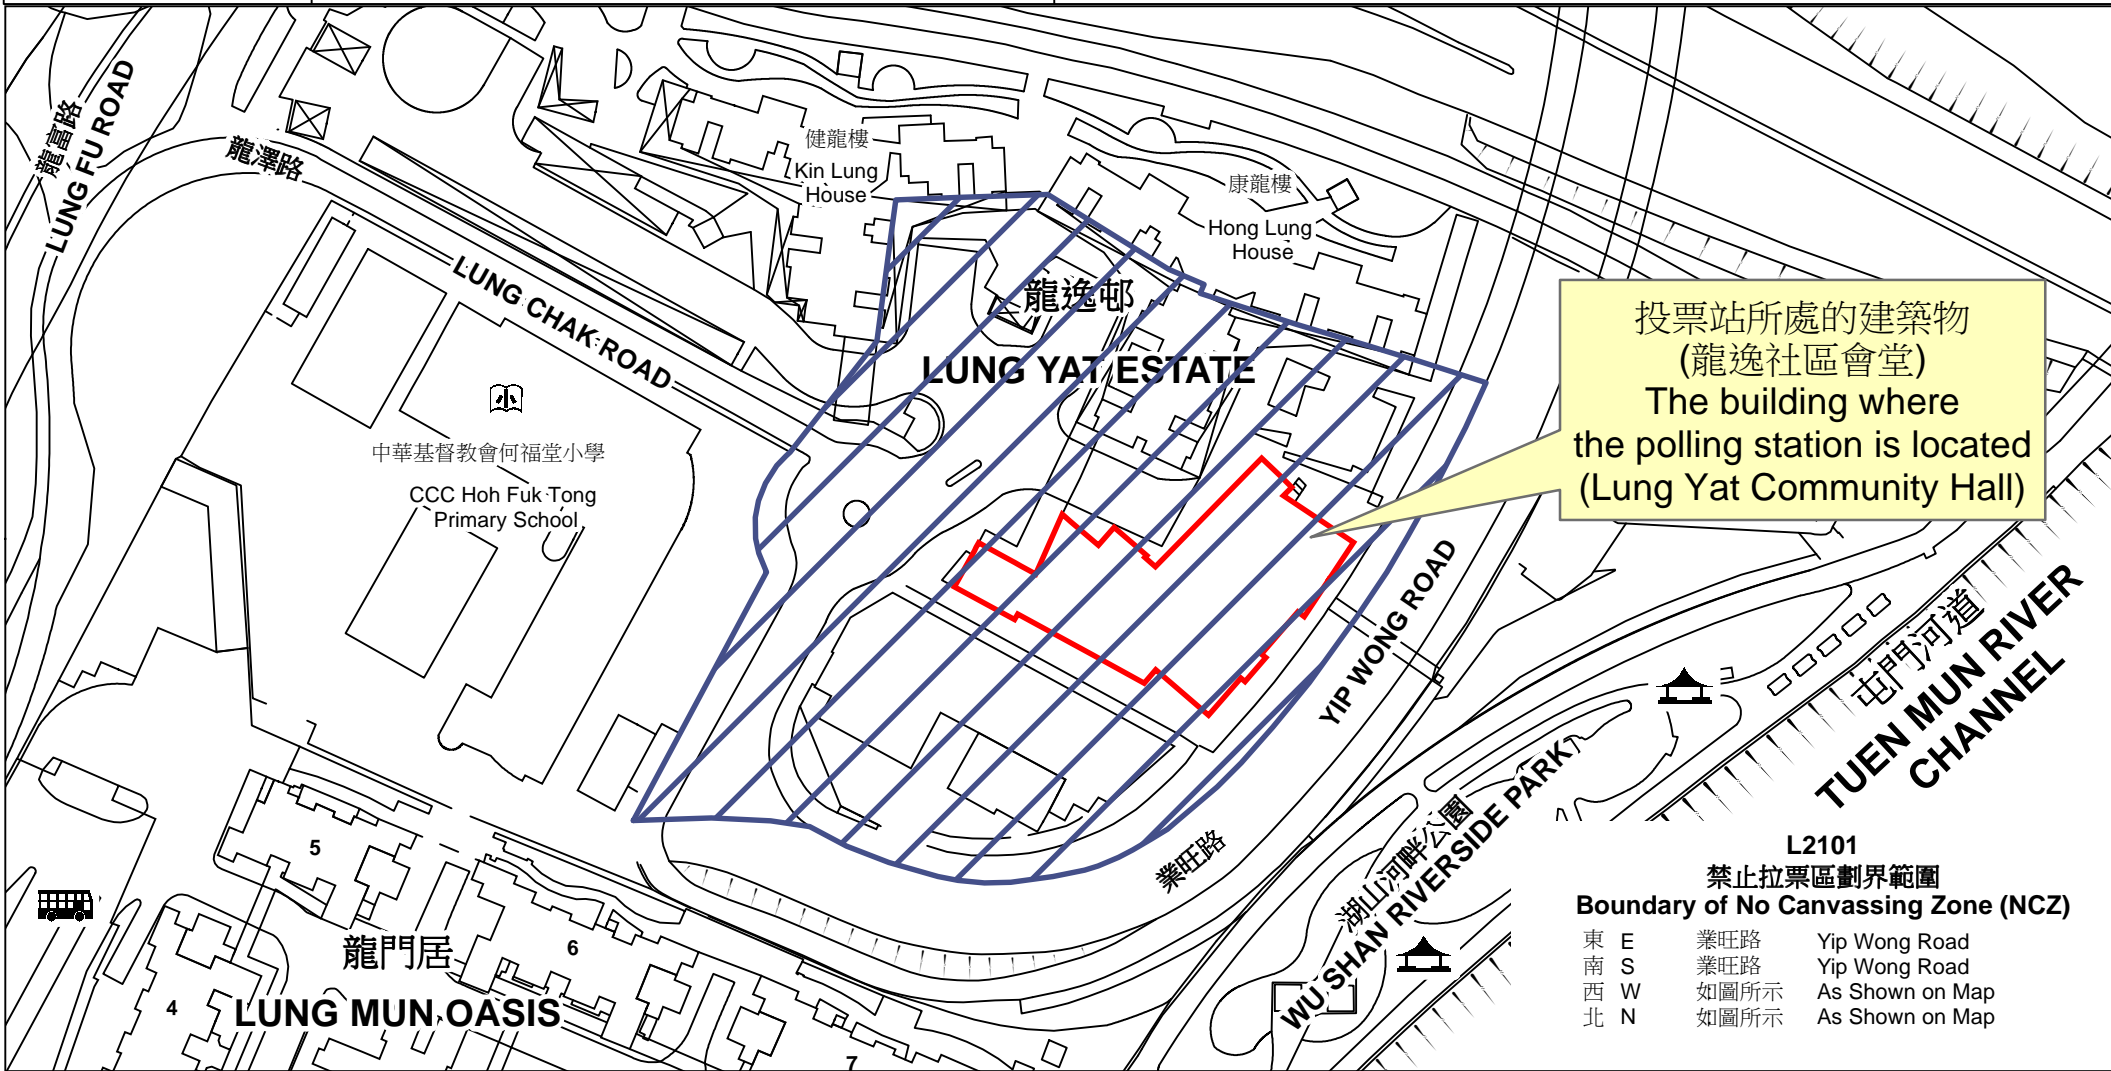

投票站位置圖和禁止拉票區 Polling Station - Location Plan & No Canvassing Zone

<p>投票站編號 Polling Station Code</p> <p>L2101</p>	<p>2021年立法會換屆選舉地方選區編號及名稱 Code & Name of Geographical Constituency for 2021 Legislative Council General Election</p> <p>LC8 新界西北 NEW TERRITORIES NORTH WEST</p>	<p>名稱及地址 Name & Address</p> <p>龍逸社區會堂 新界屯門業旺路106號地下 Lung Yat Community Hall G/F, 106 Yip Wong Road, Tuen Mun, New Territories</p>
---	--	---

投票站所處的建築物
(龍逸社區會堂)
The building where
the polling station is located
(Lung Yat Community Hall)

L2101
禁止拉票區劃界範圍
Boundary of No Canvassing Zone (NCZ)

東 E	業旺路	Yip Wong Road
南 S	業旺路	Yip Wong Road
西 W	如圖所示	As Shown on Map
北 N	如圖所示	As Shown on Map

 禁止拉票區
No Canvassing Zone