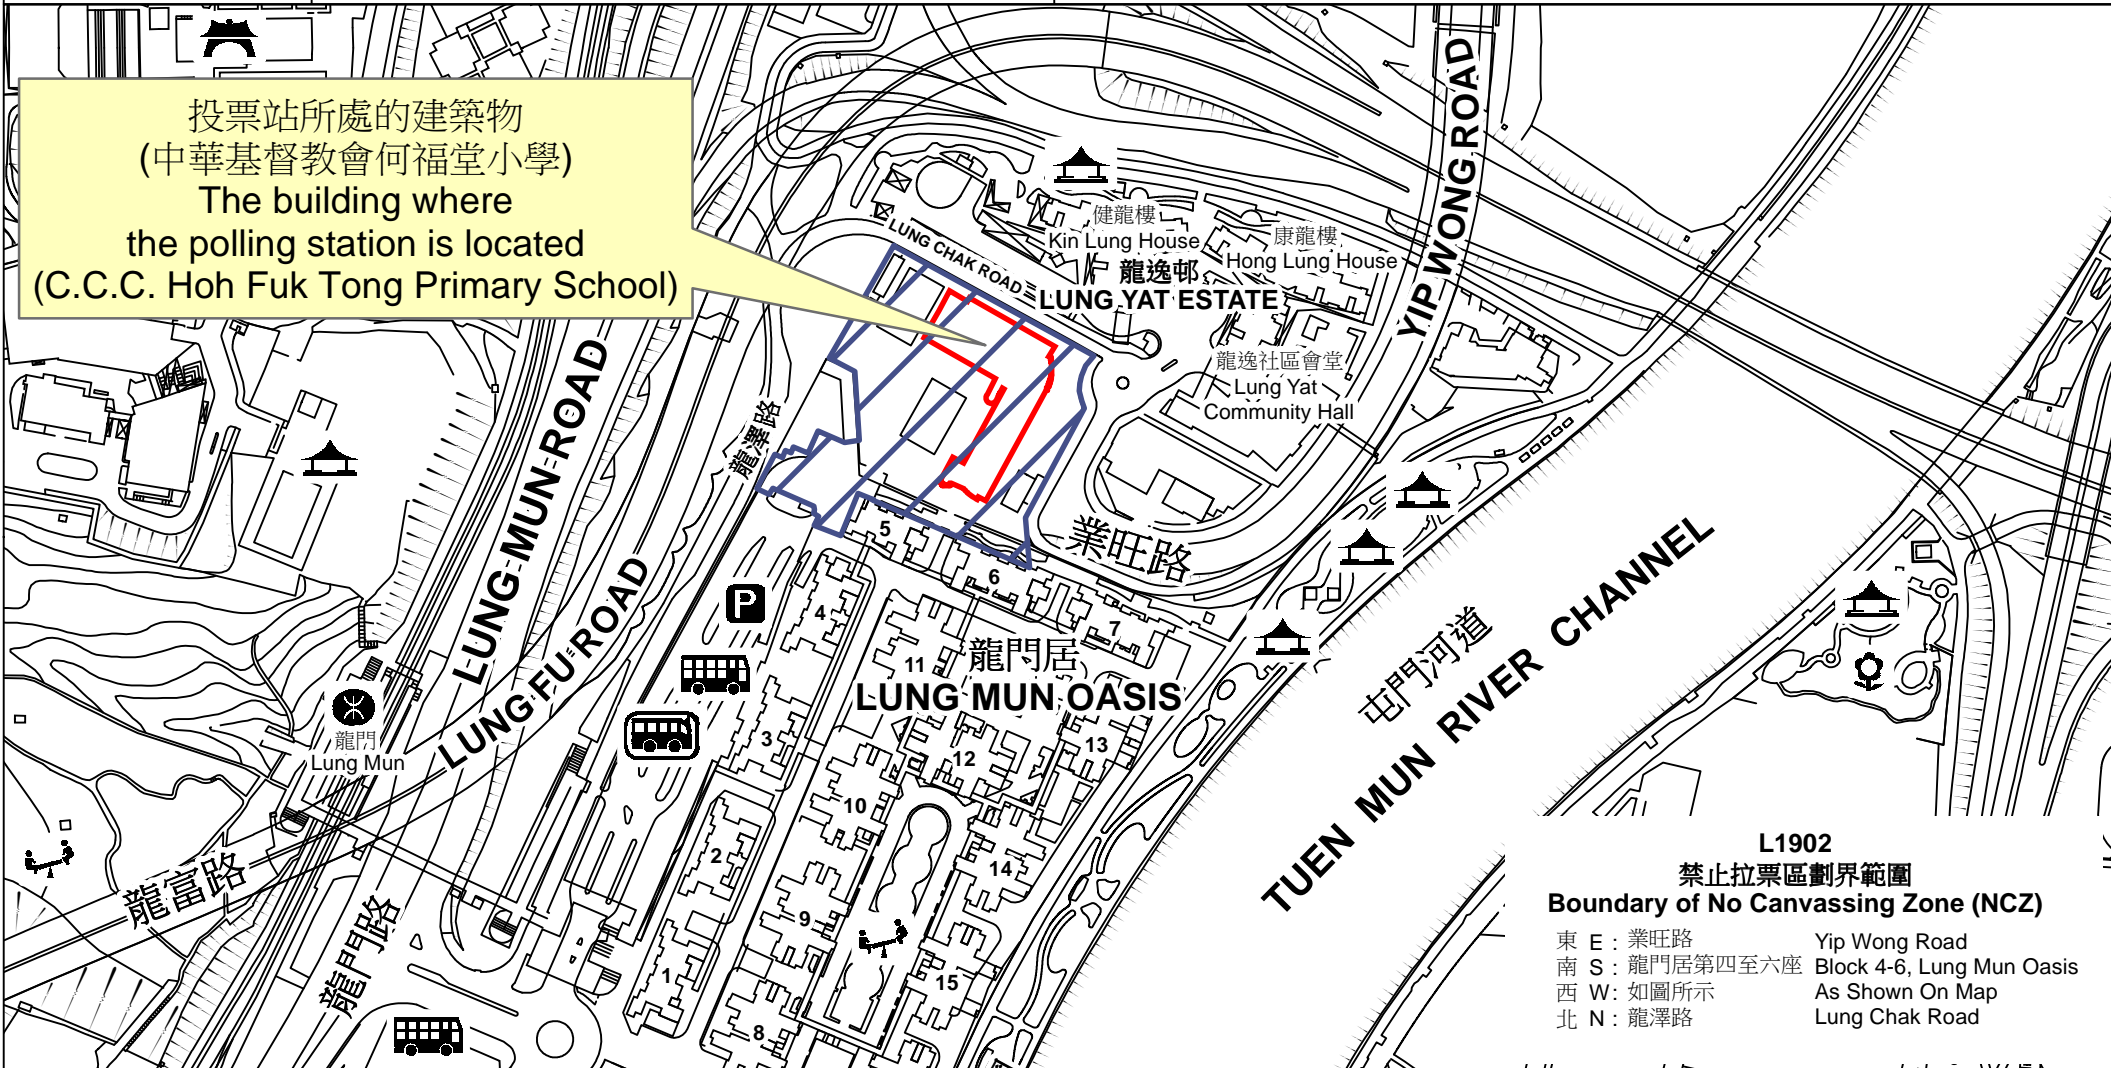

投票站位置圖和禁止拉票區 Polling Station - Location Plan & No Canvassing Zone

<p>投票站編號 Polling Station Code</p> <p>L1902</p>	<p>2021年立法會換屆選舉地方選區編號及名稱 Code & Name of Geographical Constituency for 2021 Legislative Council General Election</p> <p>LC8 新界西北 NEW TERRITORIES NORTH WEST</p>	<p>名稱及地址 Name & Address</p> <p>中華基督教會何福堂小學 新界屯門龍門路41號地下 C.C.C. Hoh Fuk Tong Primary School G/F, 41 Lung Mun Road, Tuen Mun, New Territories</p>
---	---	---

 禁止拉票區
No Canvassing Zone