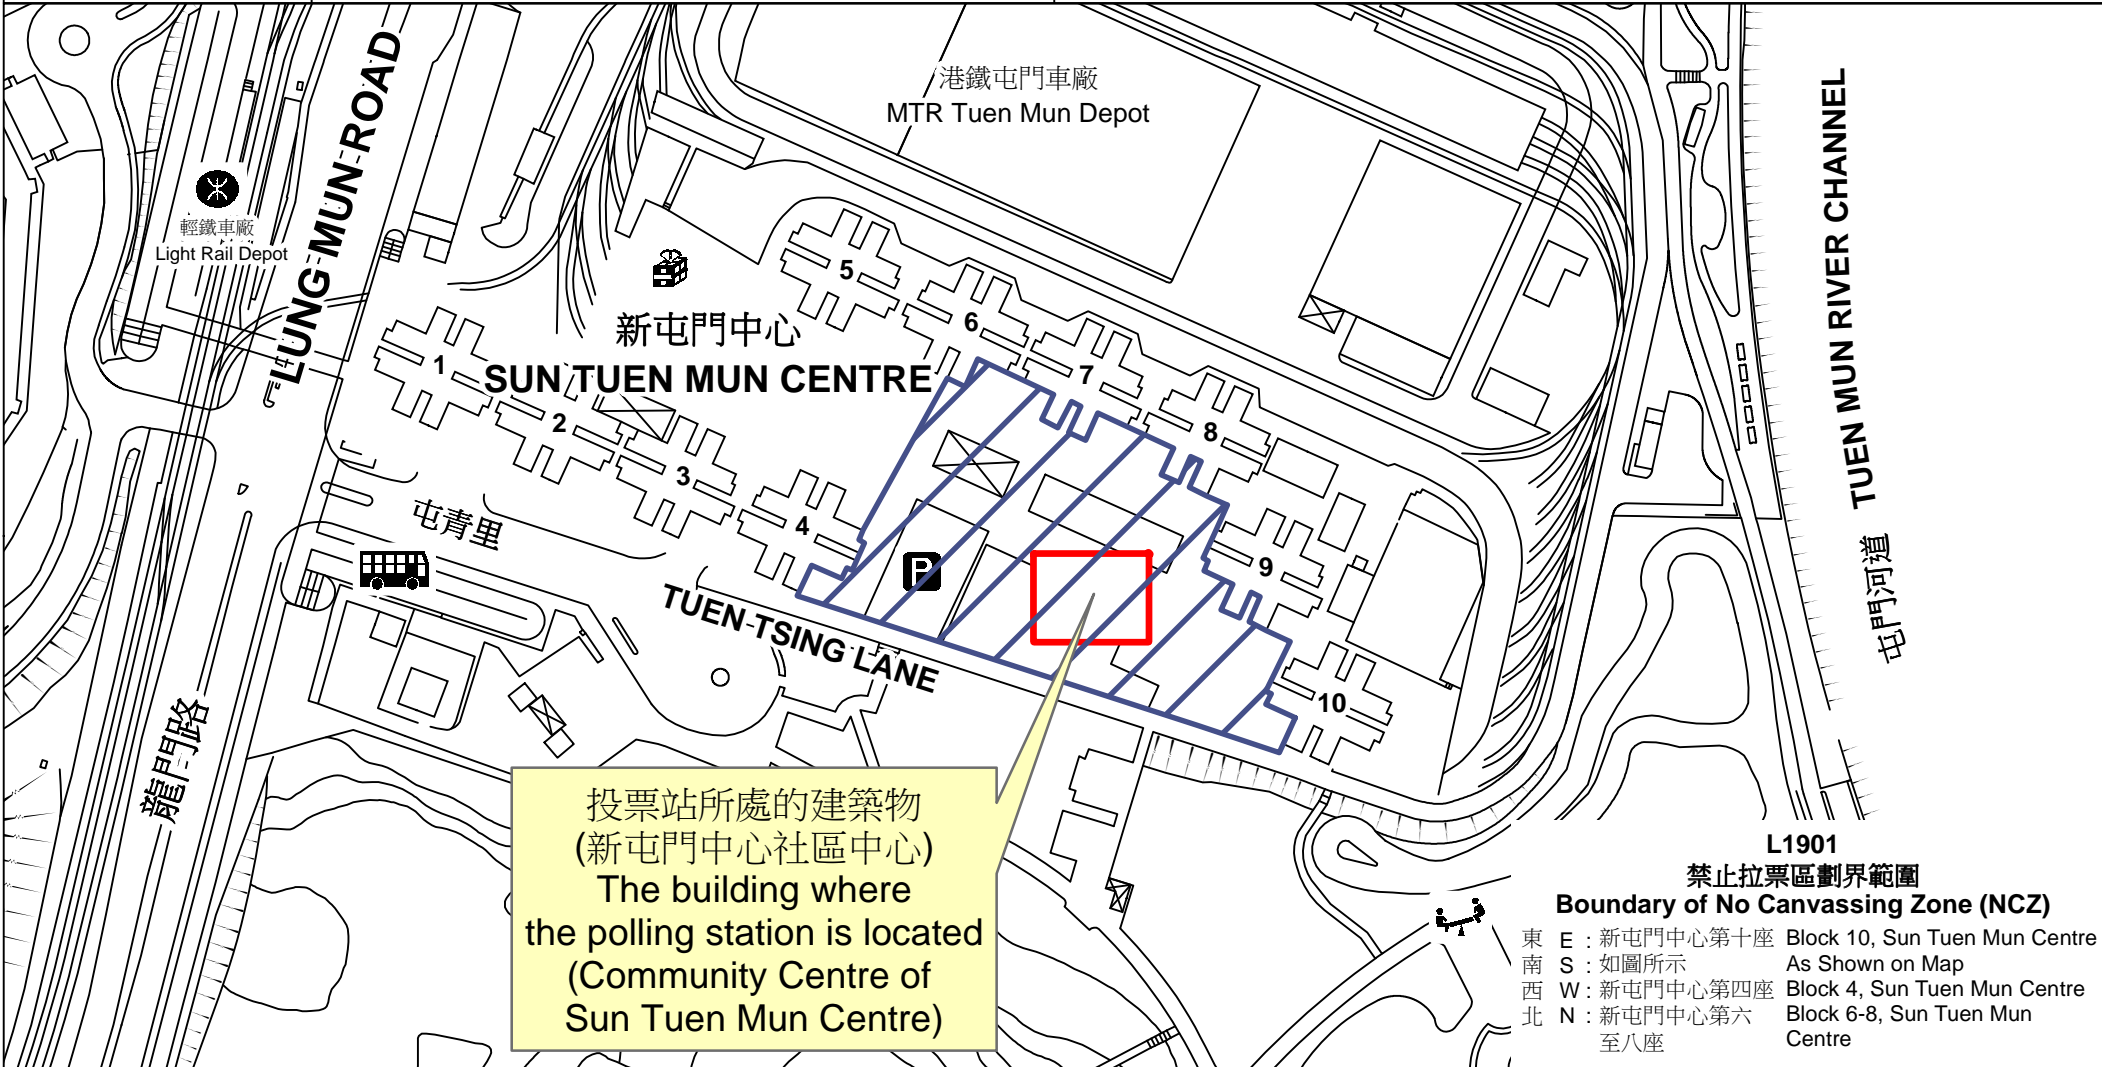

投票站位置圖和禁止拉票區 Polling Station - Location Plan & No Canvassing Zone

投票站編號 Polling Station Code L1901	2021年立法會換屆選舉地方選區編號及名稱 Code & Name of Geographical Constituency for 2021 Legislative Council General Election LC8 新界西北 NEW TERRITORIES NORTH WEST	名稱及地址 Name & Address 新屯門中心社區中心 新界屯門龍門路55至65號新屯門商場L3層 Community Centre of Sun Tuen Mun Centre Level 3, Sun Tuen Mun Shopping Centre, 55-65 Lung Mun Road, Tuen Mun, New Territories
---	--	--

 禁止拉票區
No Canvassing Zone