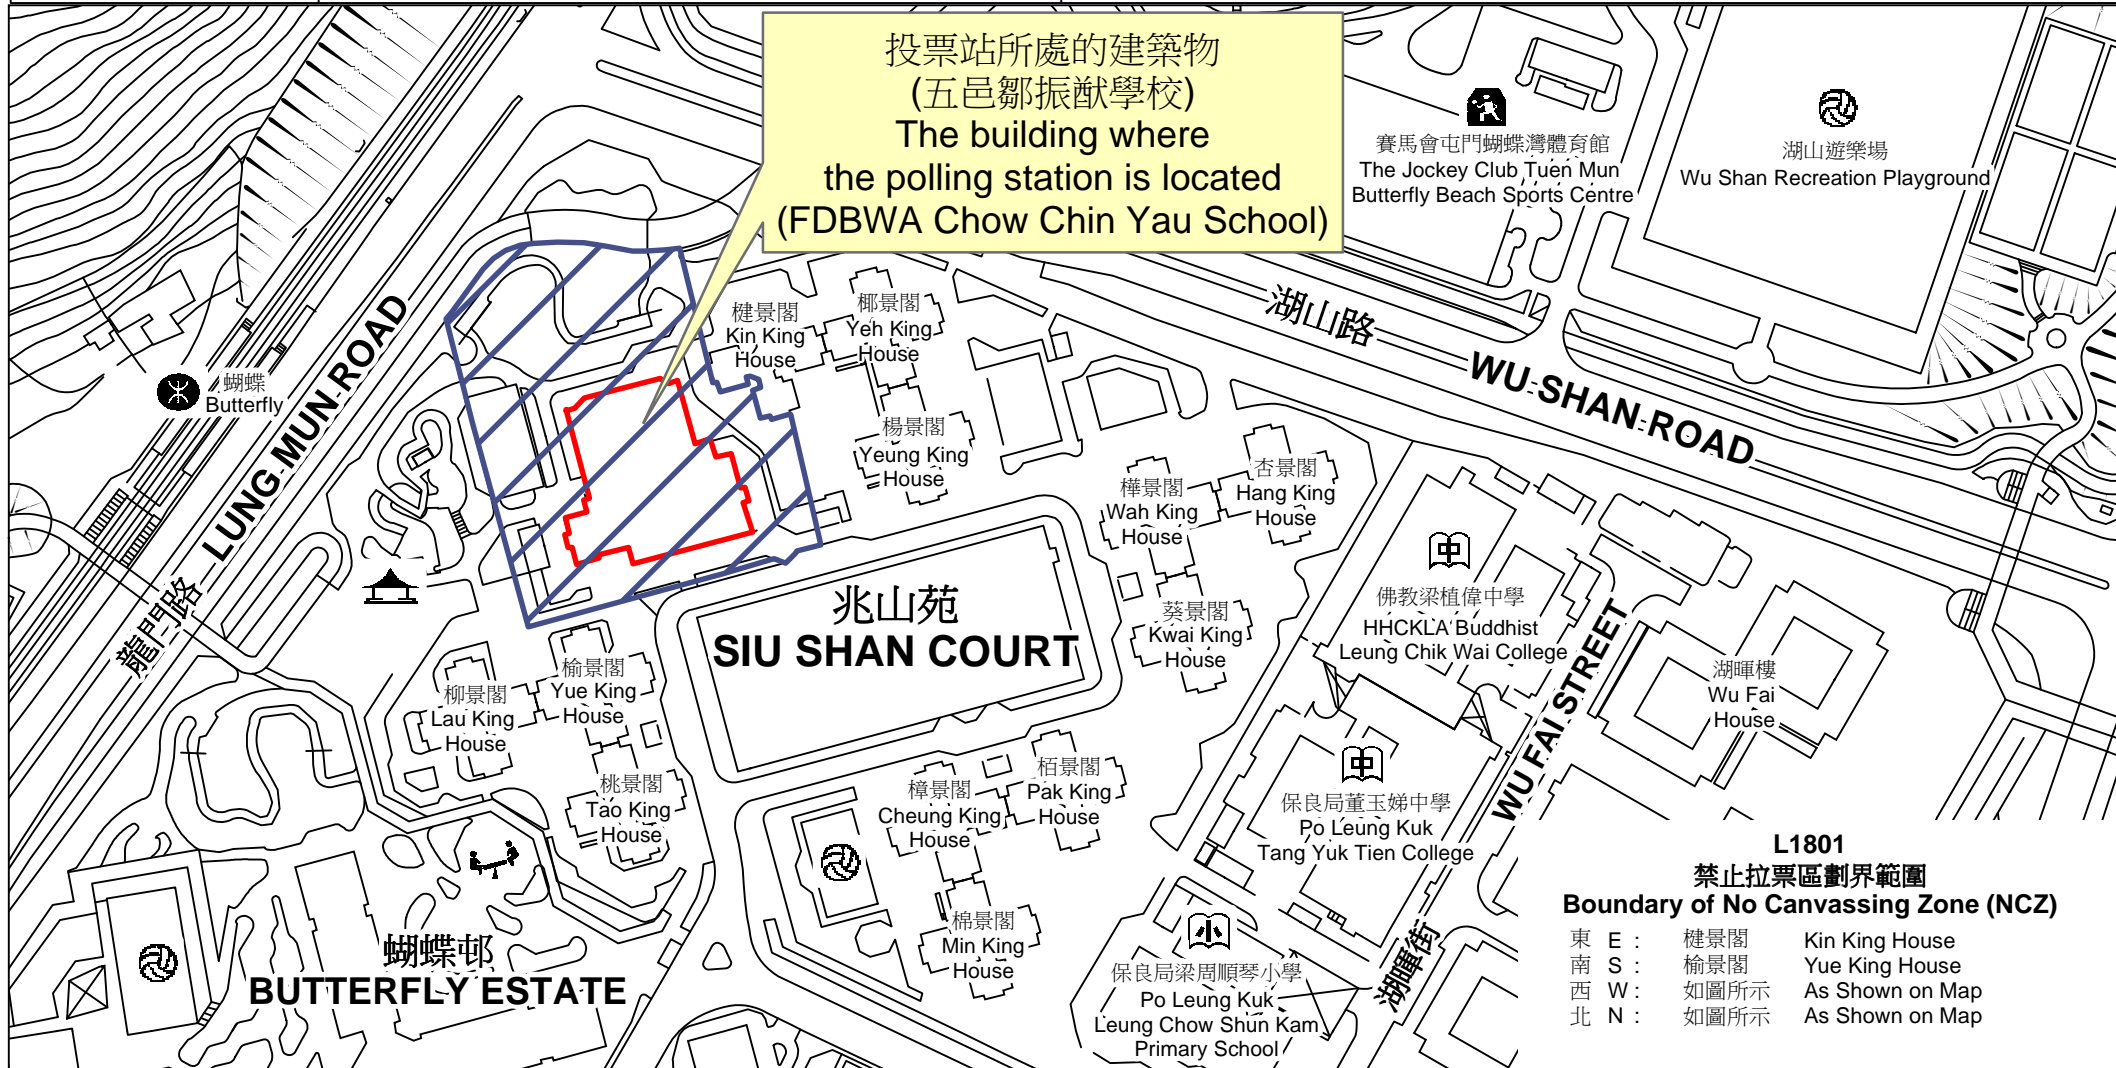

投票站位置圖和禁止拉票區 Polling Station - Location Plan & No Canvassing Zone

| 投票站編號 Polling Station Code L1801 | 2021年立法會換屆選舉地方選區編號及名稱 Code & Name of Geographical Constituency for 2021 Legislative Council General Election LC8 新界西北 NEW TERRITORIES NORTH WEST | 名稱及地址 Name & Address 五邑鄒振猷學校 新界屯門蝴蝶邨兆山苑五邑鄒振猷學校地下 FDBWA Chow Chin Yau School G/F, FDBWA Chow Chin Yau School, Siu Shan Court, Butterfly Estate, Tuen Mun, New Territories |
|---|--|---|
|---|--|---|

 禁止拉票區
No Canvassing Zone