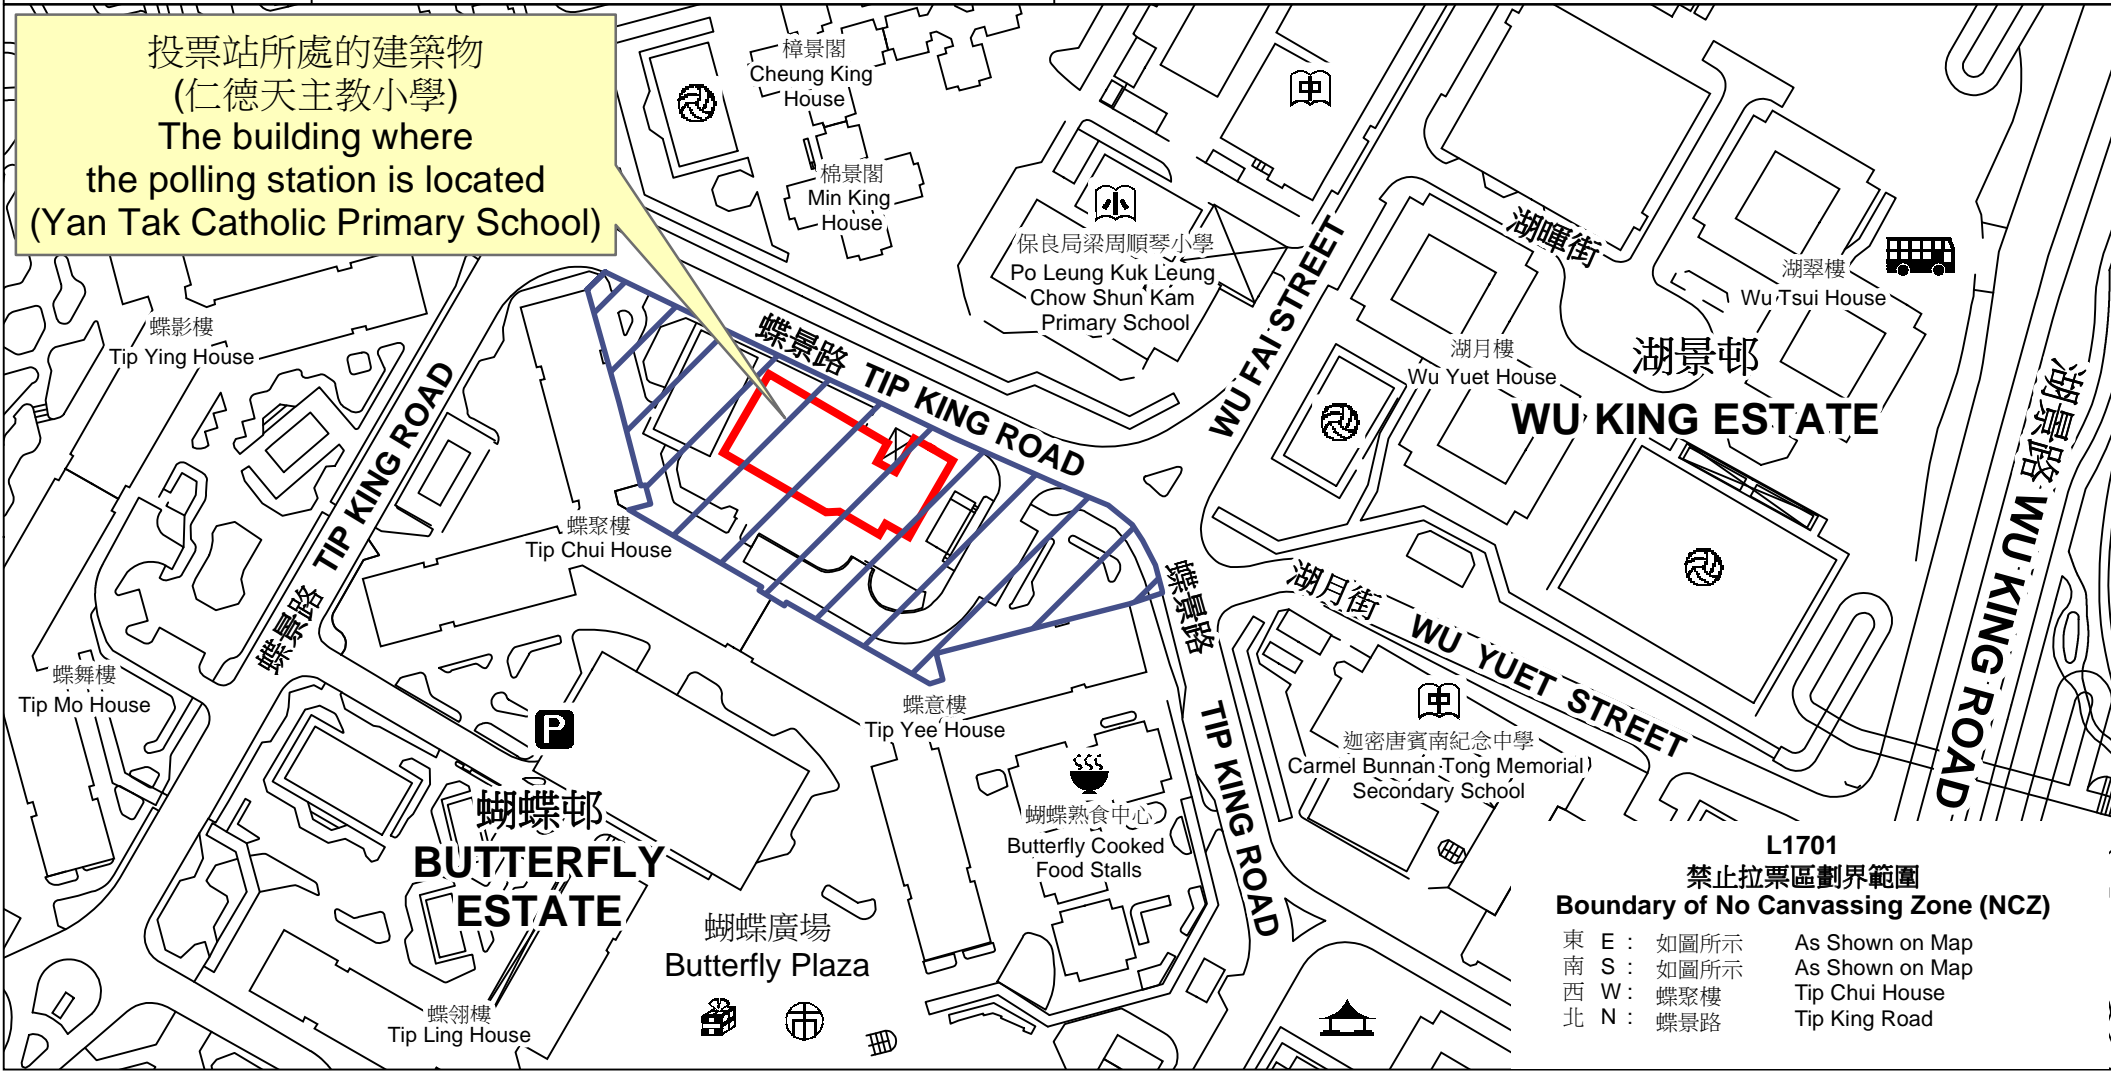

投票站位置圖和禁止拉票區 Polling Station - Location Plan & No Canvassing Zone

投票站編號 Polling Station Code  <b>L1701</b>	2021年立法會換屆選舉地方選區編號及名稱 Code & Name of Geographical Constituency for 2021 Legislative Council General Election  <b>LC8                      新界西北                      NEW TERRITORIES NORTH WEST</b>	名稱及地址 Name & Address  仁德天主教小學 新界屯門蝴蝶邨第二期屋邨小學第二校舍地下 <b>Yan Tak Catholic Primary School</b> G/F, Estate Primary School No. 2, Phase II, Butterfly Estate, Tuen Mun, New Territories
---	--	--

 禁止拉票區  
No Canvassing Zone