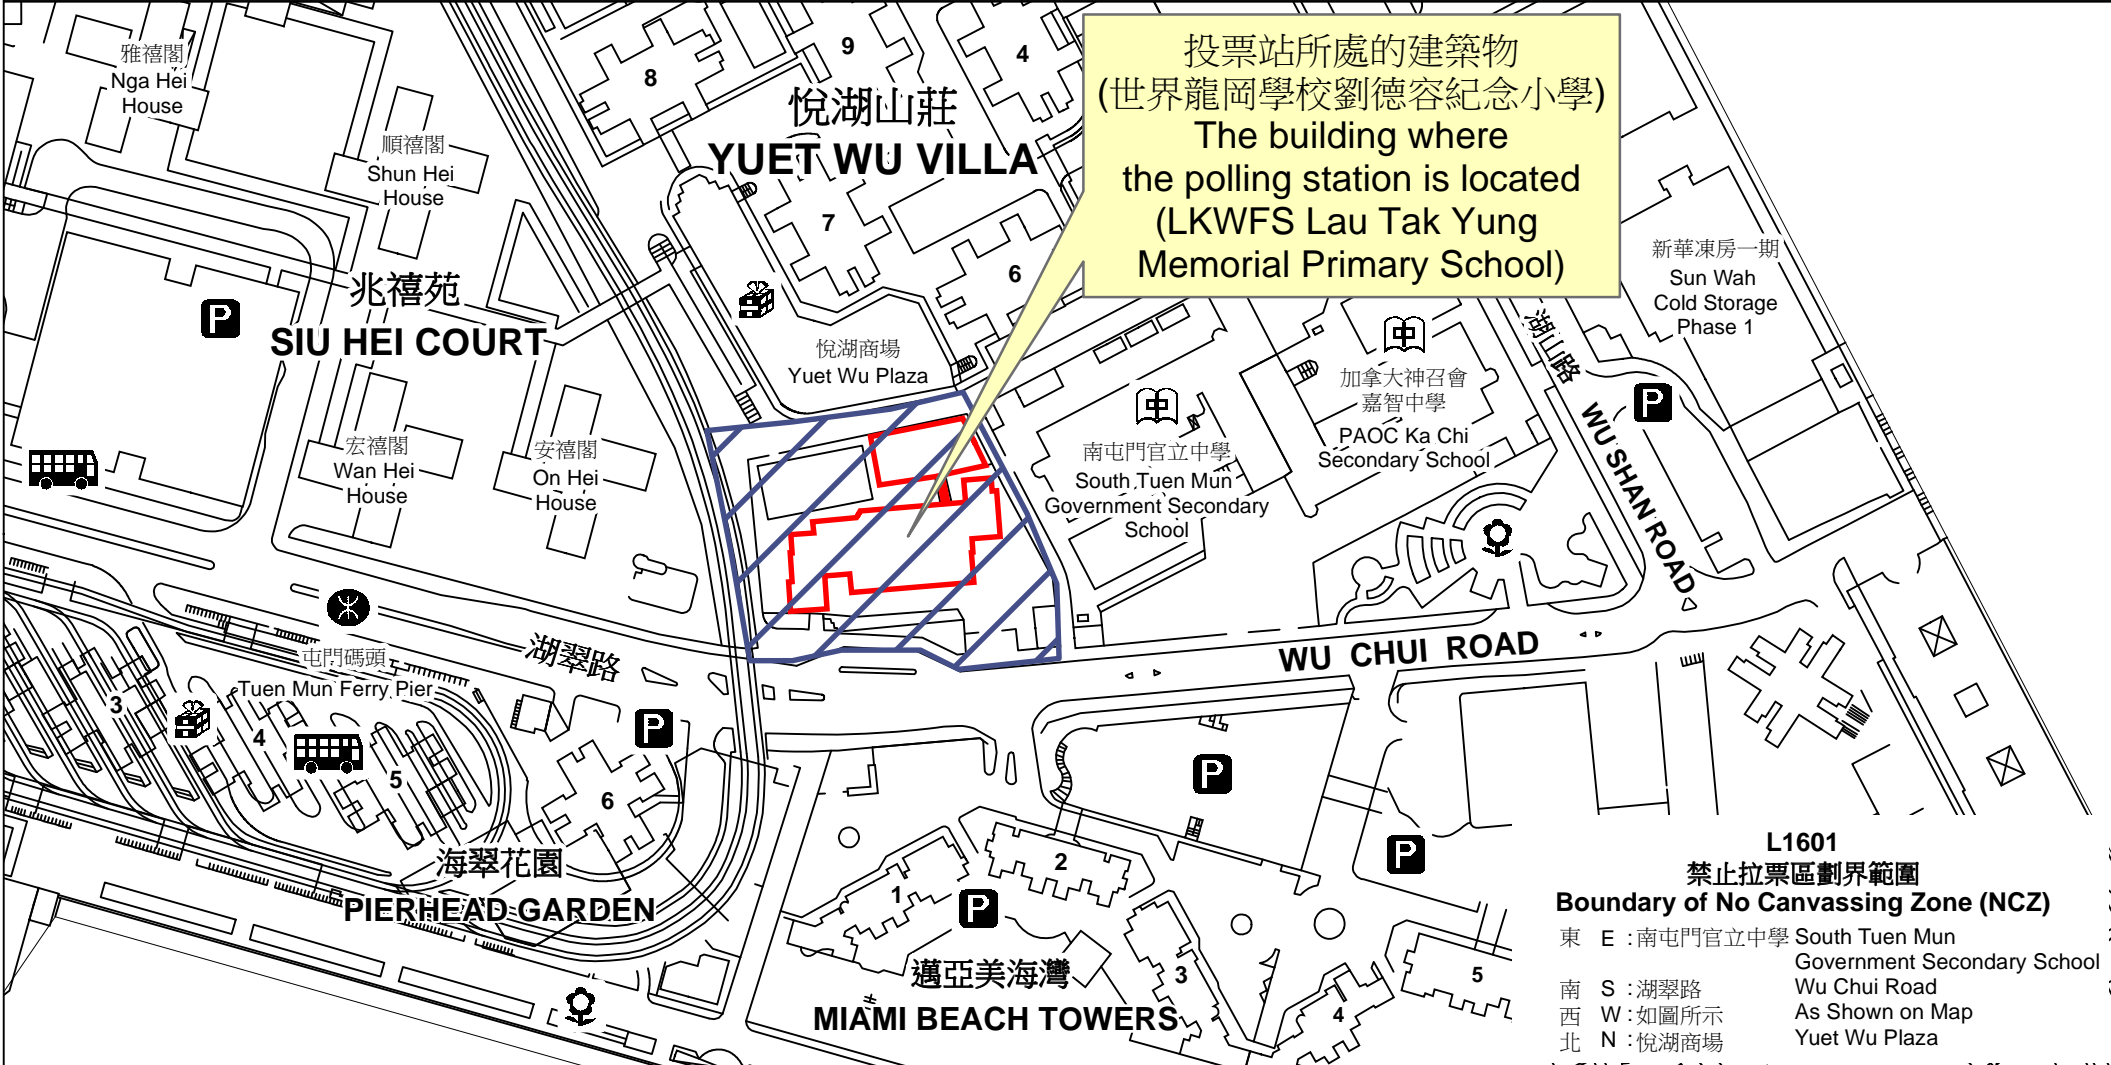

投票站位置圖和禁止拉票區 Polling Station - Location Plan & No Canvassing Zone

投票站編號 Polling Station Code L1601	2021年立法會換屆選舉地方選區編號及名稱 Code & Name of Geographical Constituency for 2021 Legislative Council General Election LC8 新界西北 NEW TERRITORIES NORTH WEST	名稱及地址 Name & Address 世界龍岡學校劉德容紀念小學 新界屯門湖翠路263號地下 LKWFS Lau Tak Yung Memorial Primary School G/F, 263 Wu Chui Road, Tuen Mun, New Territories
---	--	---

 禁止拉票區
No Canvassing Zone