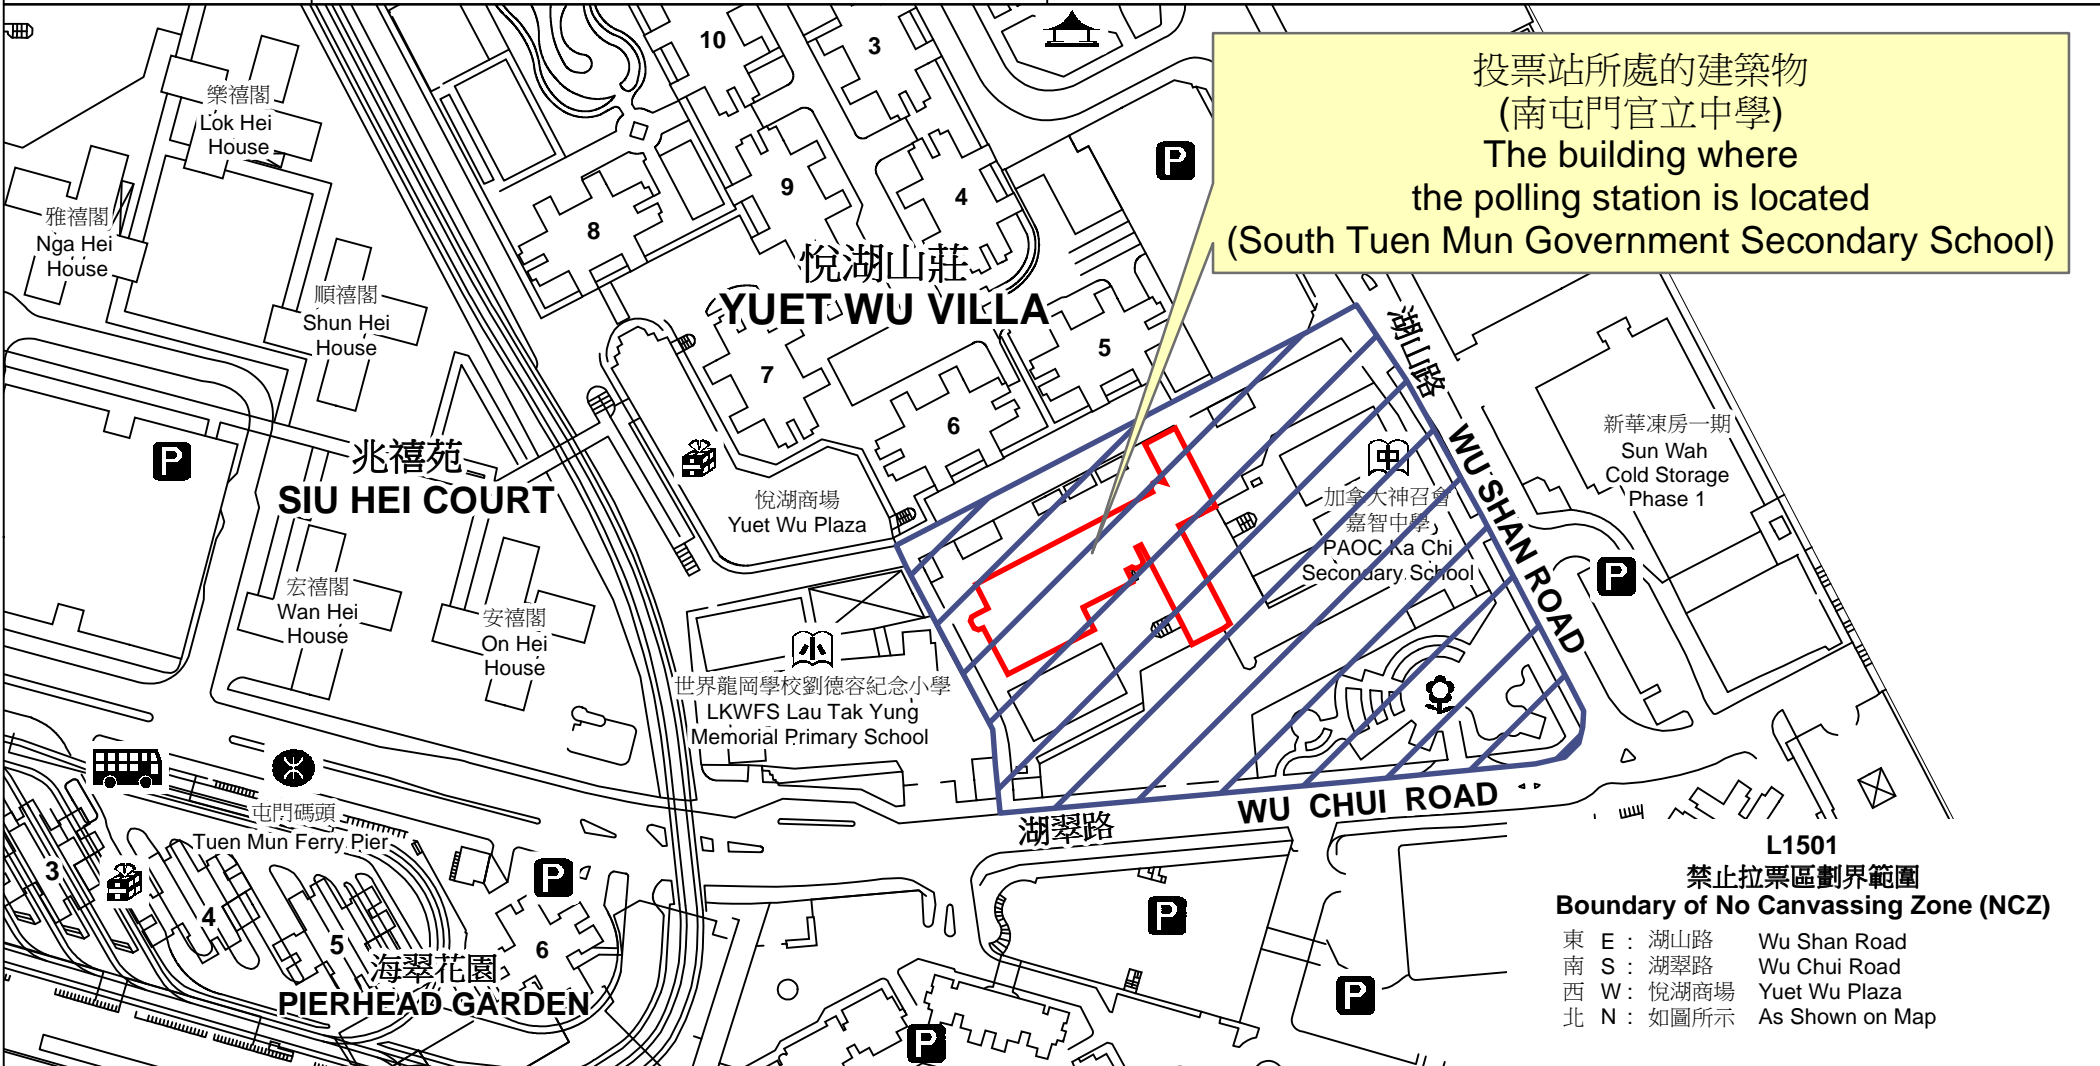

投票站位置圖和禁止拉票區 Polling Station - Location Plan & No Canvassing Zone

投票站編號 Polling Station Code	2021年立法會換屆選舉地方選區編號及名稱 Code & Name of Geographical Constituency for 2021 Legislative Council General Election	名稱及地址 Name & Address
L1501	LC8 新界西北 NEW TERRITORIES NORTH WEST	南屯門官立中學 新界屯門湖山路218號地下 South Tuen Mun Government Secondary School G/F, 218 Wu Shan Road, Tuen Mun, New Territories

投票站所處的建築物
(南屯門官立中學)
The building where
the polling station is located
(South Tuen Mun Government Secondary School)

L1501
禁止拉票區劃界範圍
Boundary of No Canvassing Zone (NCZ)

東 E :	湖山路	Wu Shan Road
南 S :	湖翠路	Wu Chui Road
西 W :	悅湖商場	Yuet Wu Plaza
北 N :	如圖所示	As Shown on Map

 禁止拉票區
No Canvassing Zone