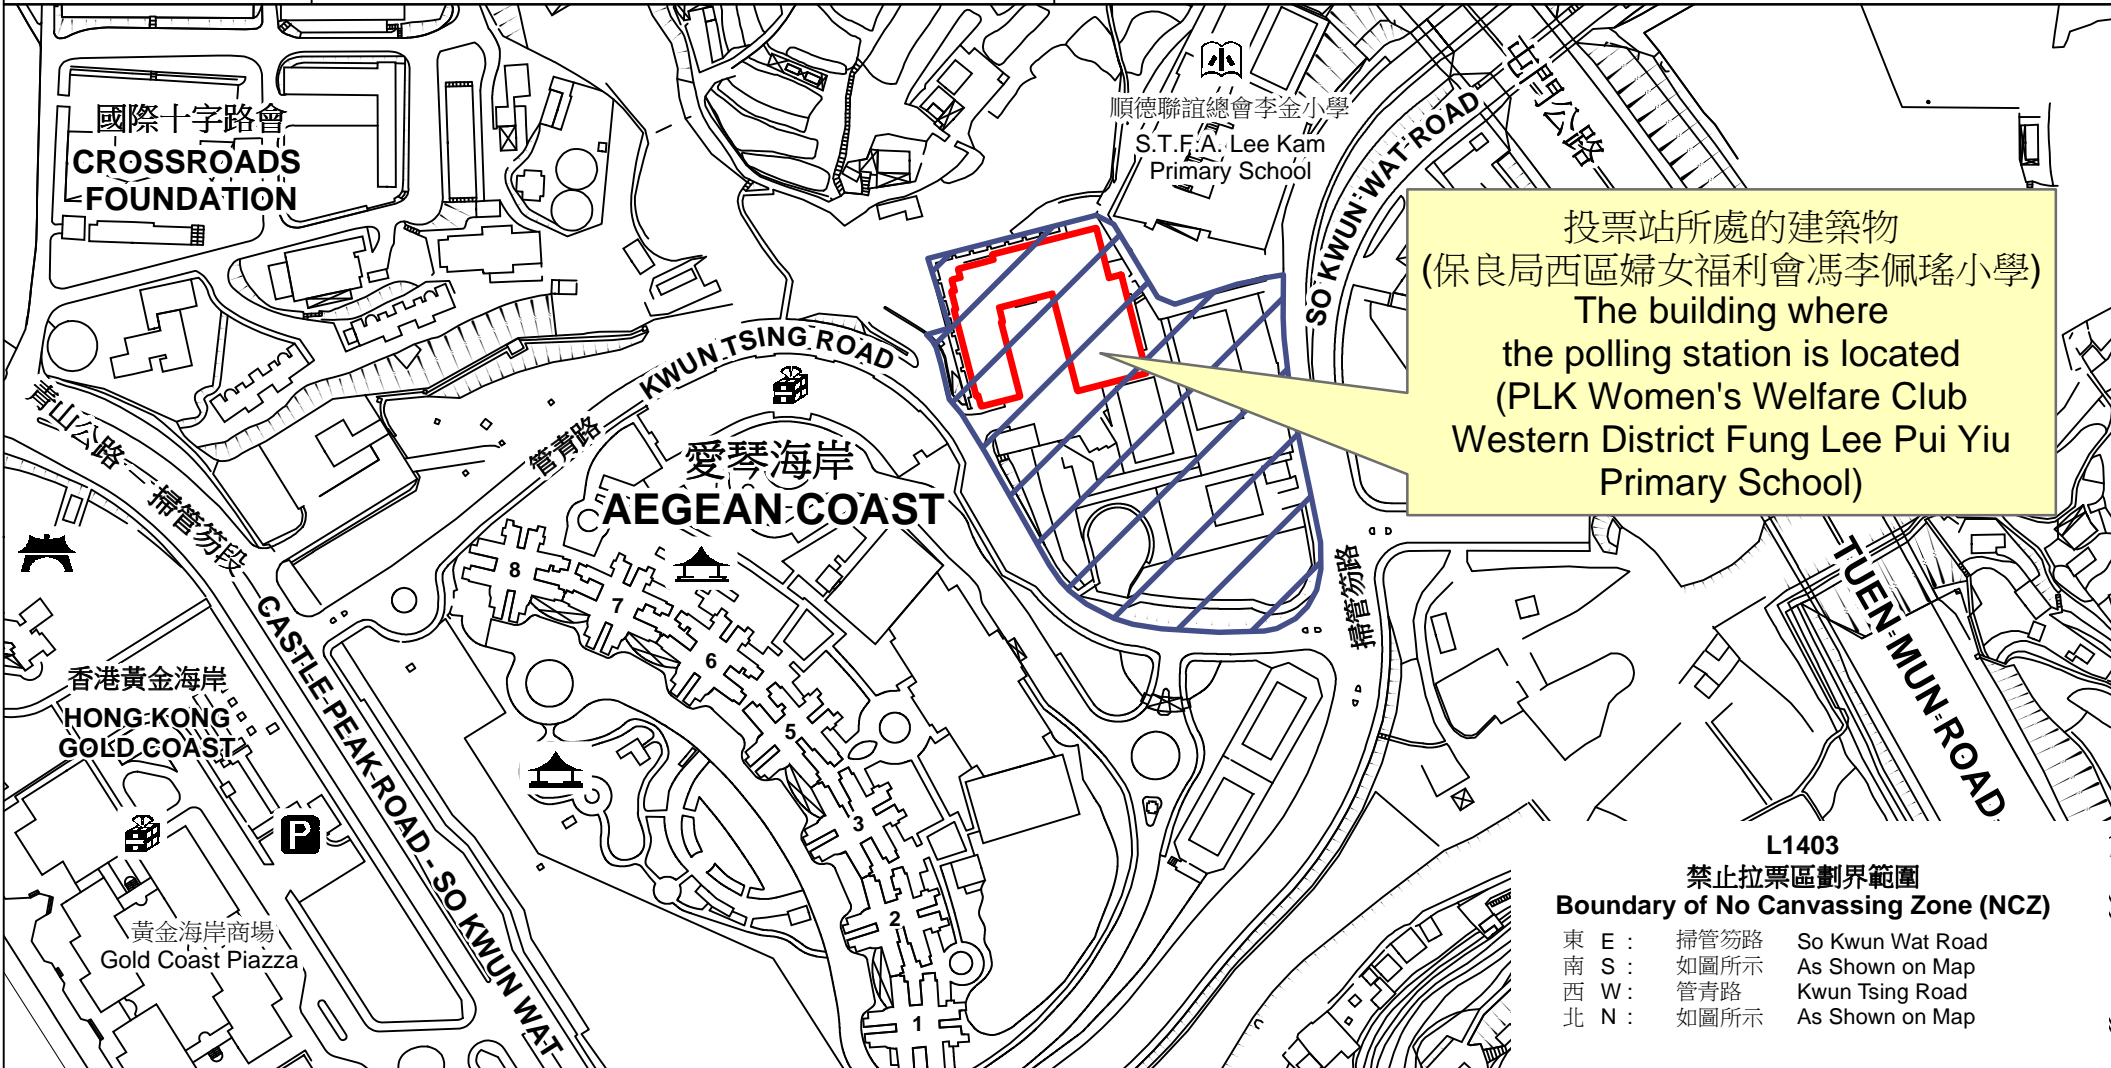

投票站位置圖和禁止拉票區 Polling Station - Location Plan & No Canvassing Zone

<p>投票站編號 Polling Station Code</p> <p><b>L1403</b></p>	<p>2021年立法會換屆選舉地方選區編號及名稱 Code &amp; Name of Geographical Constituency for 2021 Legislative Council General Election</p> <p><b>LC8</b> 新界西北 <b>NEW TERRITORIES NORTH WEST</b></p>	<p>名稱及地址 Name &amp; Address</p> <p>保良局西區婦女福利會馮李佩瑤小學 新界屯門掃管笏管青路11號地下 <b>PLK Women's Welfare Club Western District Fung Lee Pui Yiu Primary School</b> G/F, 11 Kwun Tsing Road, So Kwun Wat, Tuen Mun, New Territories</p>
---	--	--

 禁止拉票區  
No Canvassing Zone