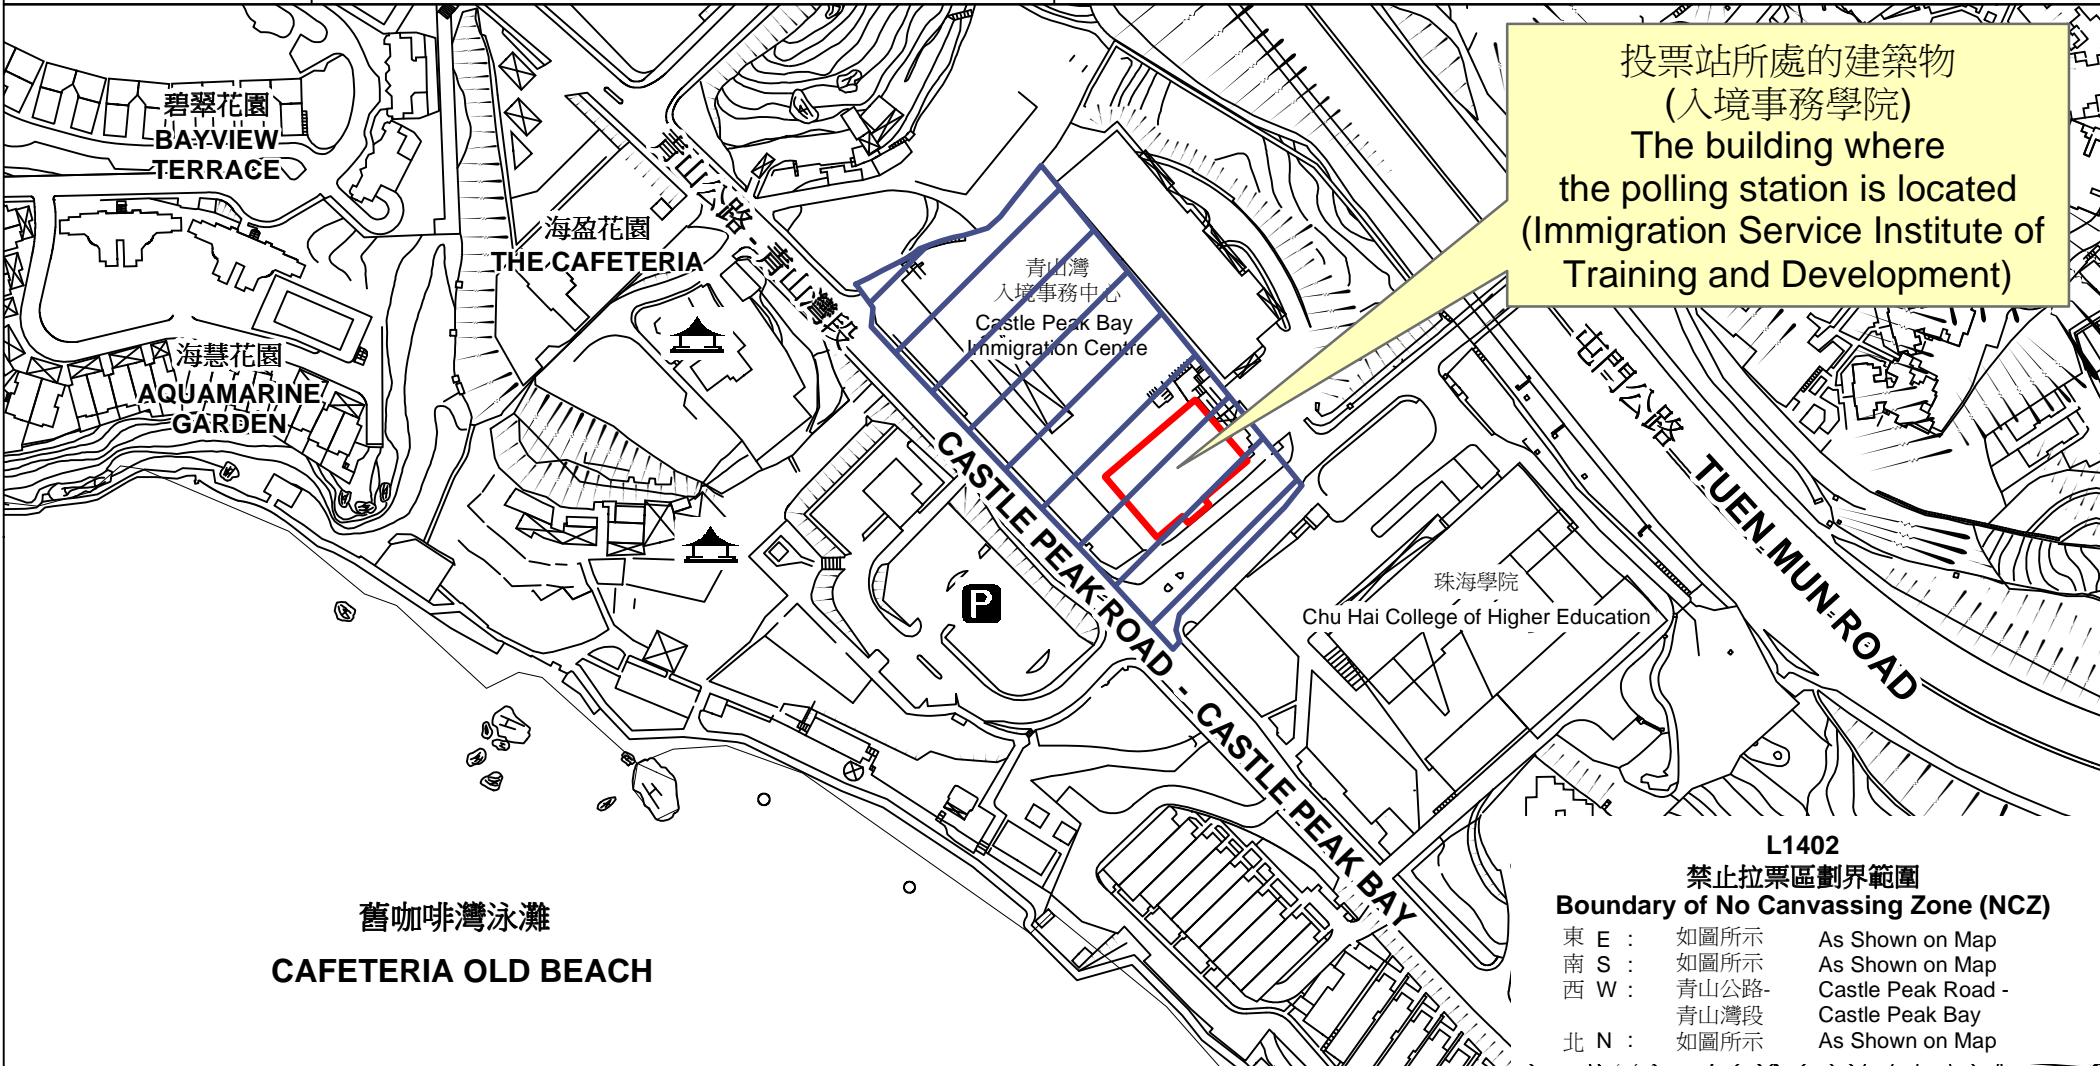

# 投票站位置圖和禁止拉票區 Polling Station - Location Plan & No Canvassing Zone

投票站編號 Polling Station Code	2021年立法會換屆選舉地方選區編號及名稱 Code & Name of Geographical Constituency for 2021 Legislative Council General Election	名稱及地址 Name & Address
<h1>L1402</h1>	<h2>LC8</h2> <h3>新界西北</h3> <h2>NEW TERRITORIES NORTH WEST</h2>	入境事務學院 新界屯門青山灣青山公路82號地下高層 Immigration Service Institute of Training and Development Upper Ground Floor, 82 Castle Peak Road, Castle Peak Bay, Tuen Mun, New Territories

投票站所處的建築物  
(入境事務學院)  
The building where  
the polling station is located  
(Immigration Service Institute of  
Training and Development)

舊咖啡灣泳灘  
CAFETERIA OLD BEACH

**L1402**  
**禁止拉票區劃界範圍**  
**Boundary of No Canvassing Zone (NCZ)**

東 E :	如圖所示	As Shown on Map
南 S :	如圖所示	As Shown on Map
西 W :	青山公路- 青山灣段	Castle Peak Road - Castle Peak Bay
北 N :	如圖所示	As Shown on Map

 禁止拉票區  
No Canvassing Zone