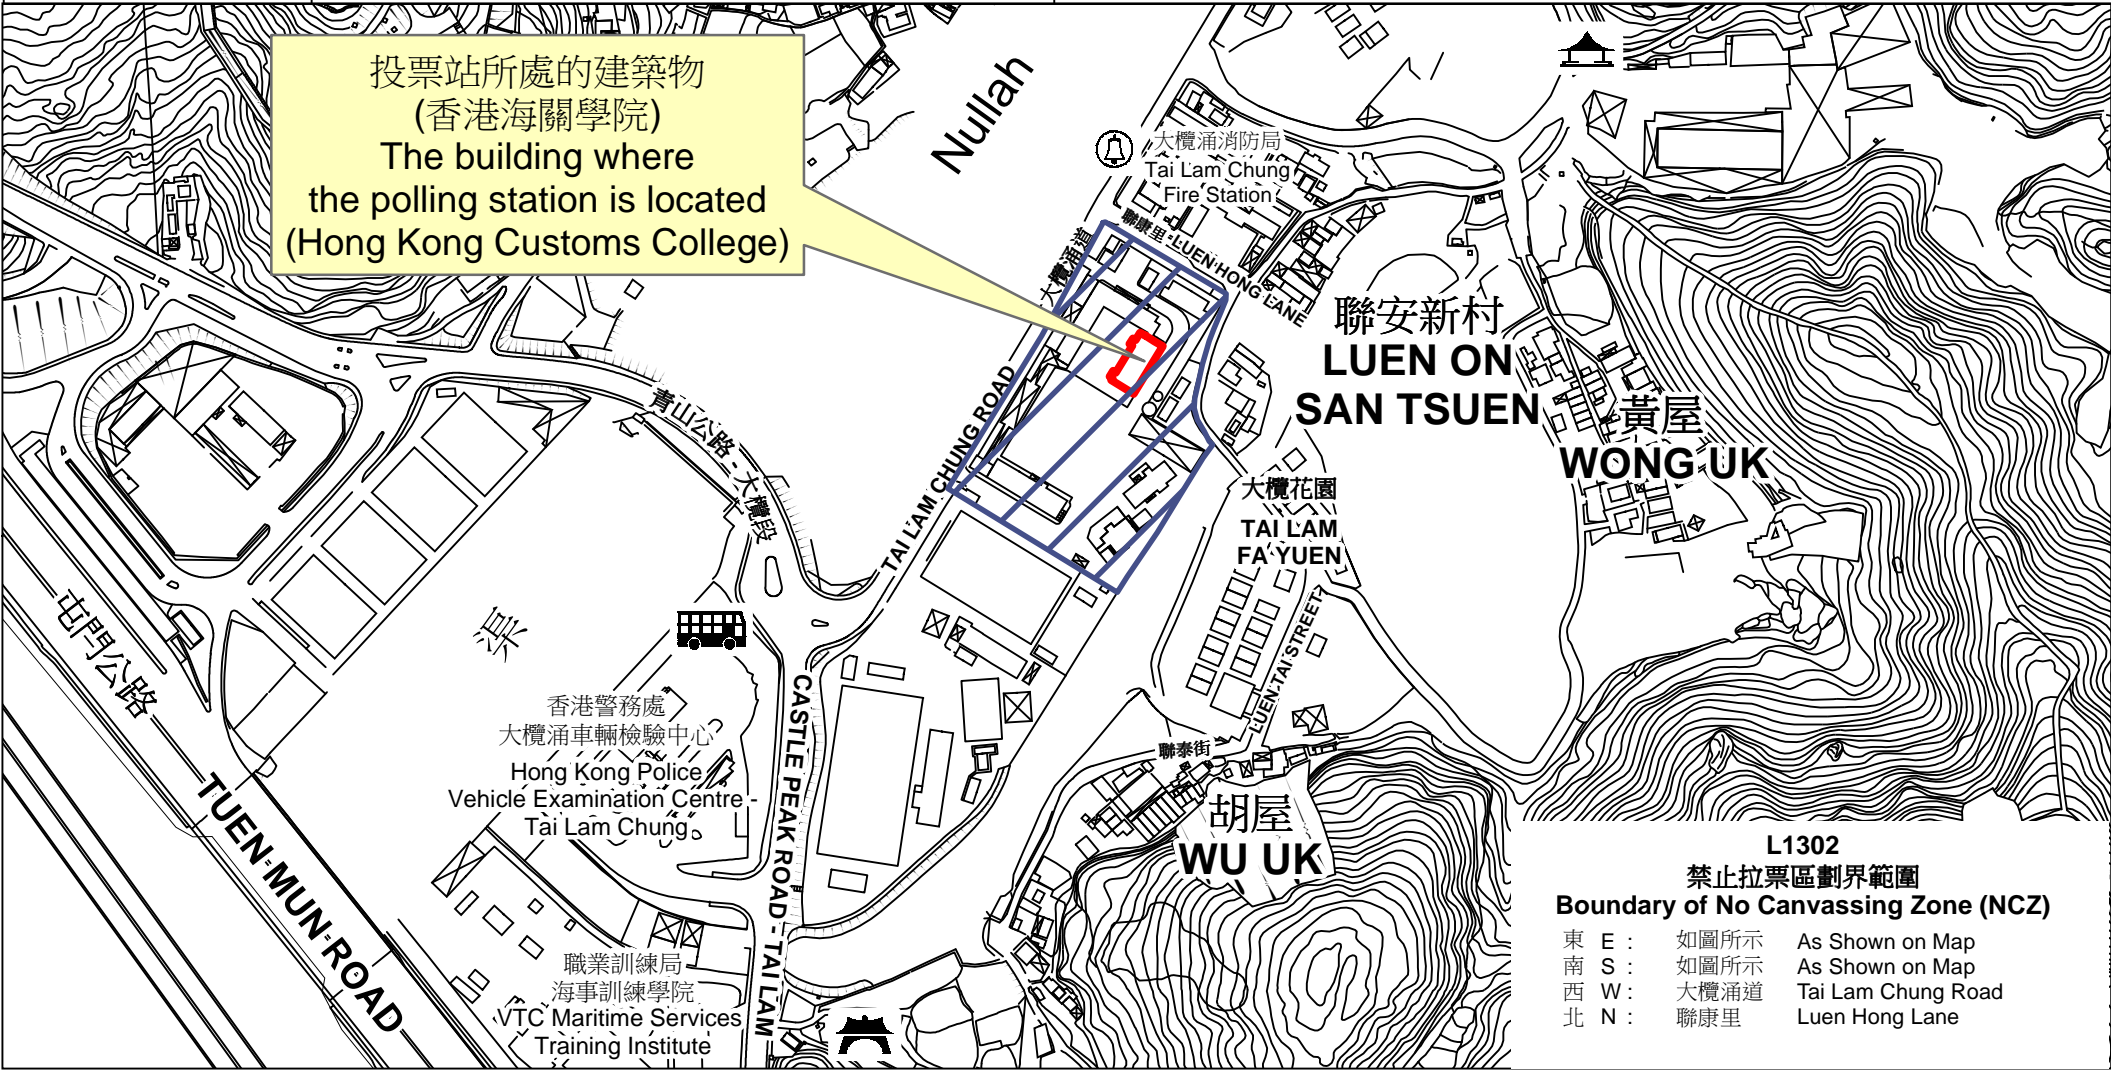

投票站位置圖和禁止拉票區 Polling Station - Location Plan & No Canvassing Zone

<p>投票站編號 Polling Station Code</p> <p>L1302</p>	<p>2021年立法會換屆選舉地方選區編號及名稱 Code & Name of Geographical Constituency for 2021 Legislative Council General Election</p> <p>LC8 新界西北 NEW TERRITORIES NORTH WEST</p>	<p>名稱及地址 Name & Address</p> <p>香港海關學院 新界屯門大欖涌道10號地下 Hong Kong Customs College G/F, 10 Tai Lam Chung Road, Tuen Mun, New Territories</p>
---	---	---

 禁止拉票區
No Canvassing Zone