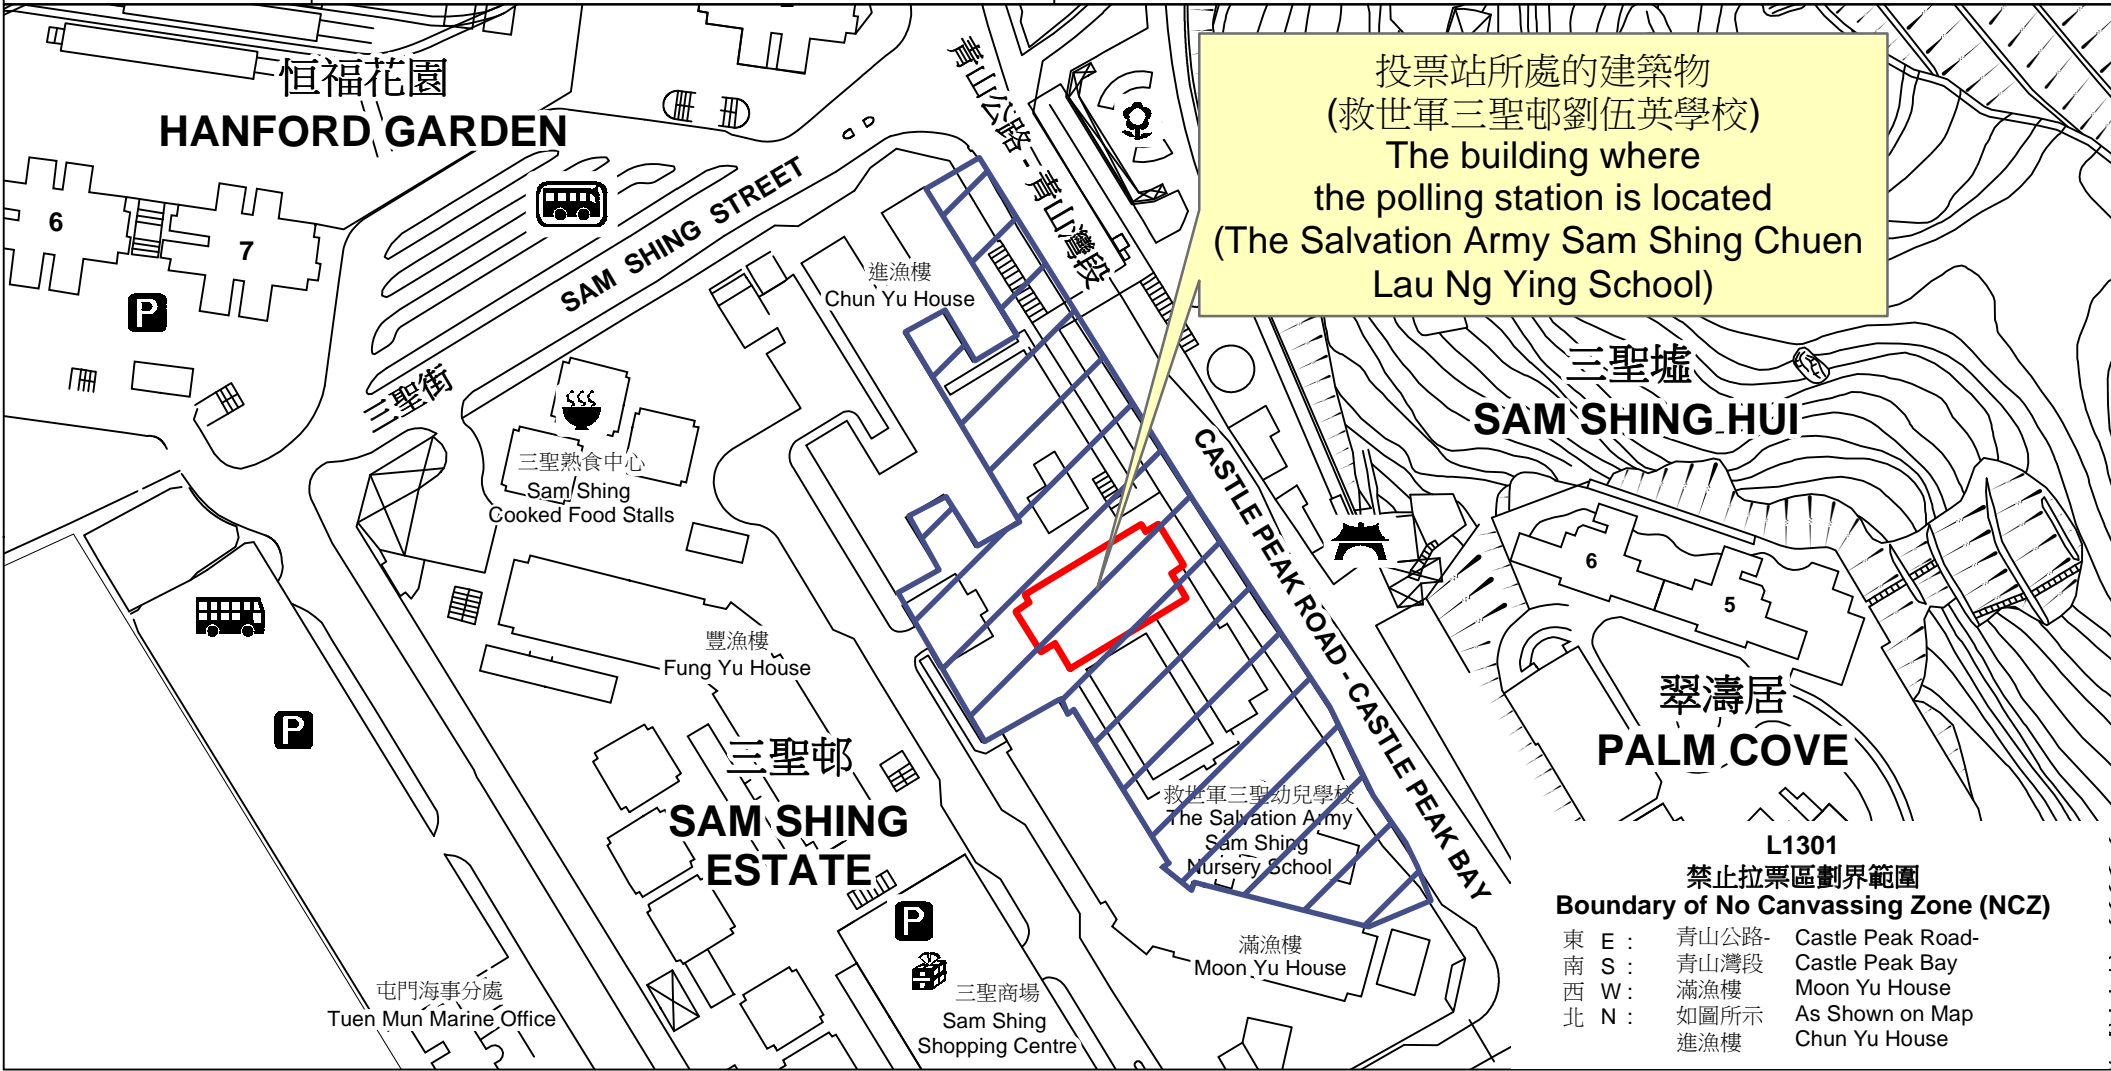

投票站位置圖和禁止拉票區 Polling Station - Location Plan & No Canvassing Zone

<p>投票站編號 Polling Station Code</p> <p><b>L1301</b></p>	<p>2021年立法會換屆選舉地方選區編號及名稱 Code &amp; Name of Geographical Constituency for 2021 Legislative Council General Election</p> <p><b>LC8</b> 新界西北 <b>NEW TERRITORIES NORTH WEST</b></p>	<p>名稱及地址 Name &amp; Address</p> <p>救世軍三聖邨劉伍英學校 新界屯門青山公路三聖邨救世軍三聖邨劉伍英學校地下 <b>The Salvation Army Sam Shing Chuen Lau Ng Ying School</b> G/F, The Salvation Army Sam Shing Chuen Lau Ng Ying School, Sam Shing Estate, Castle Peak Road, Tuen Mun, New Territories</p>
---	--	--

 禁止拉票區  
No Canvassing Zone