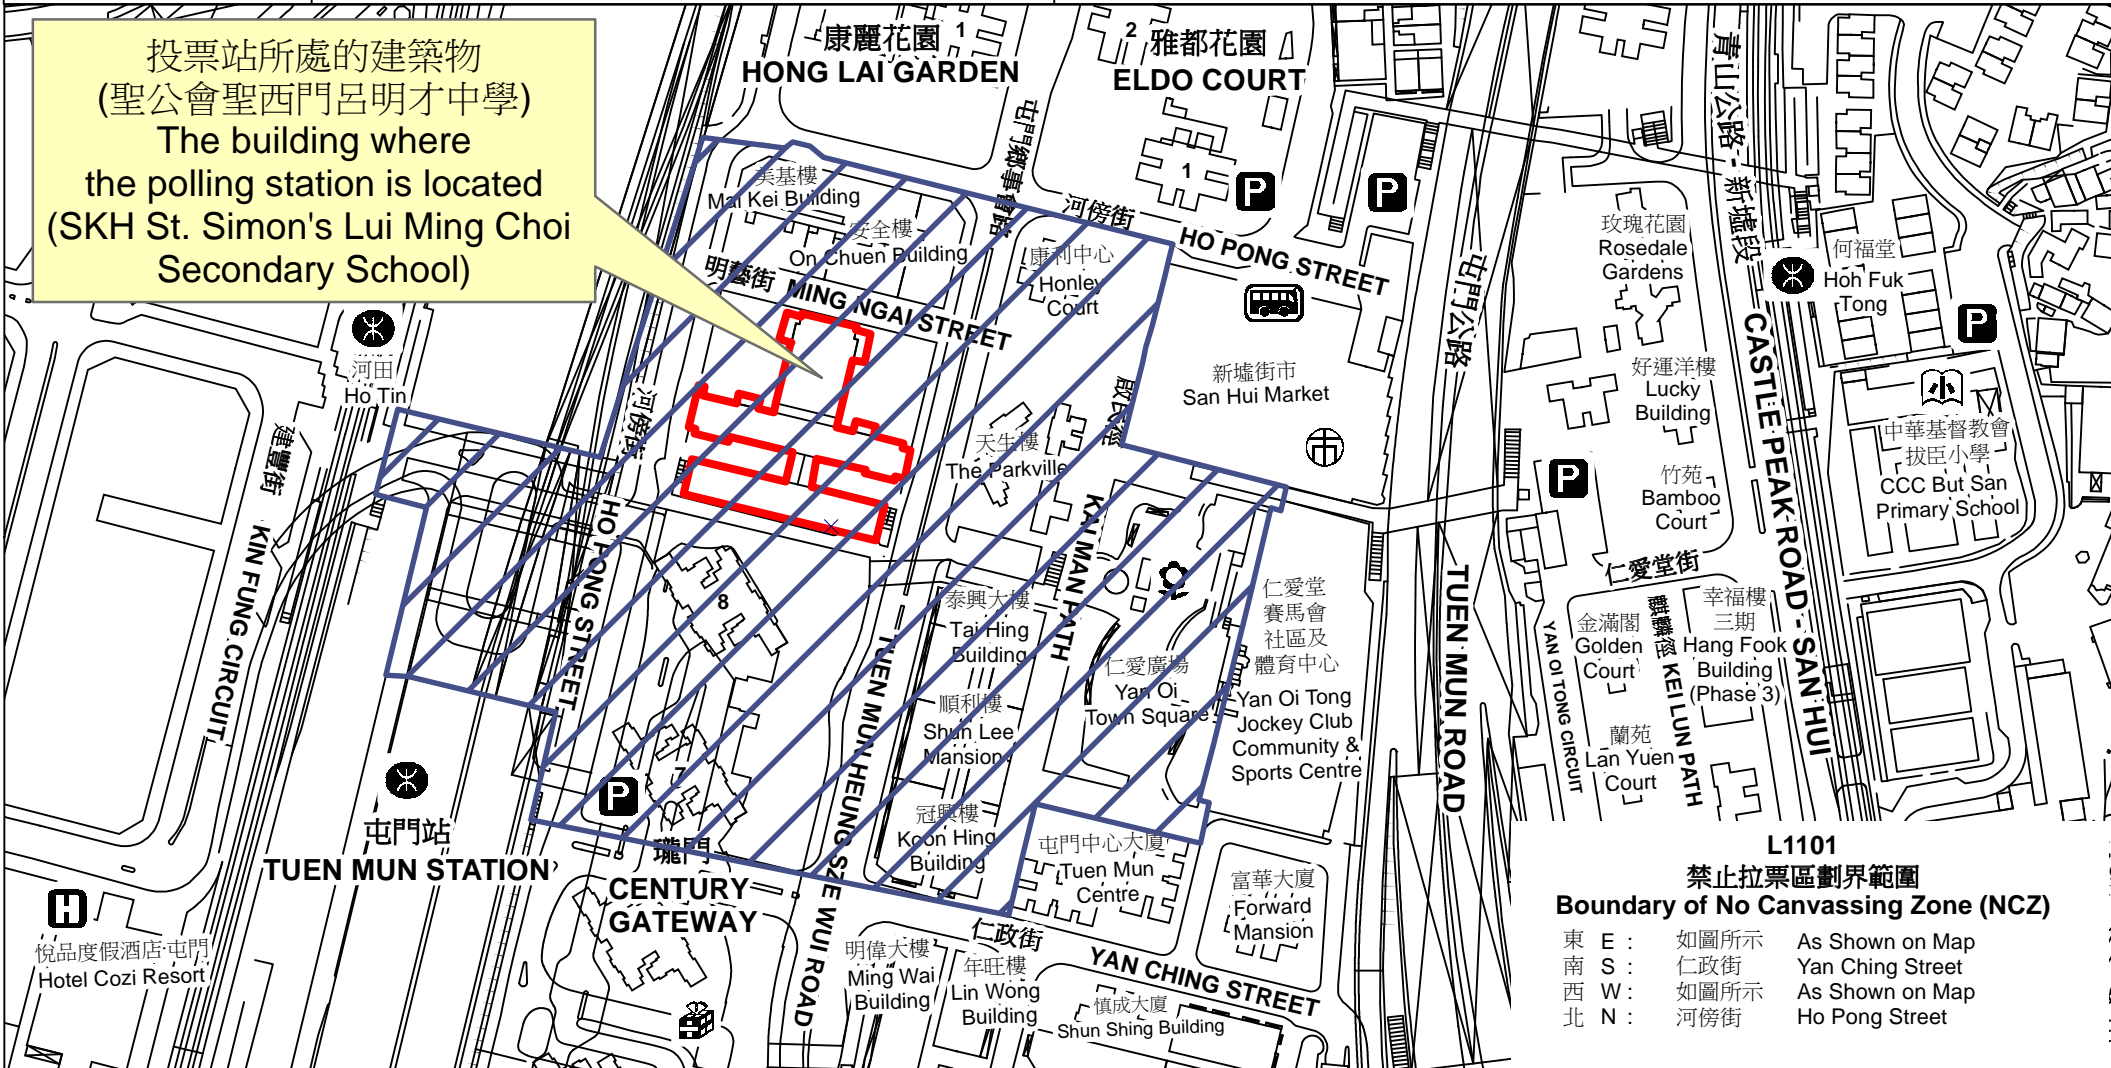

投票站位置圖和禁止拉票區 Polling Station - Location Plan & No Canvassing Zone

投票站編號 Polling Station Code	2021年立法會換屆選舉地方選區編號及名稱 Code & Name of Geographical Constituency for 2021 Legislative Council General Election	名稱及地址 Name & Address
L1101	LC8 新界西北 NEW TERRITORIES NORTH WEST	聖公會聖西門呂明才中學 新界屯門屯門鄉事會路85號地下 SKH St. Simon's Lui Ming Choi Secondary School G/F, 85 Tuen Mun Heung Sze Wui Road, Tuen Mun, New Territories

投票站所處的建築物
(聖公會聖西門呂明才中學)
The building where
the polling station is located
(SKH St. Simon's Lui Ming Choi
Secondary School)

**L1101
禁止拉票區劃界範圍
Boundary of No Canvassing Zone (NCZ)**

東 E :	如圖所示	As Shown on Map
南 S :	仁政街	Yan Ching Street
西 W :	如圖所示	As Shown on Map
北 N :	河傍街	Ho Pong Street

 禁止拉票區
No Canvassing Zone