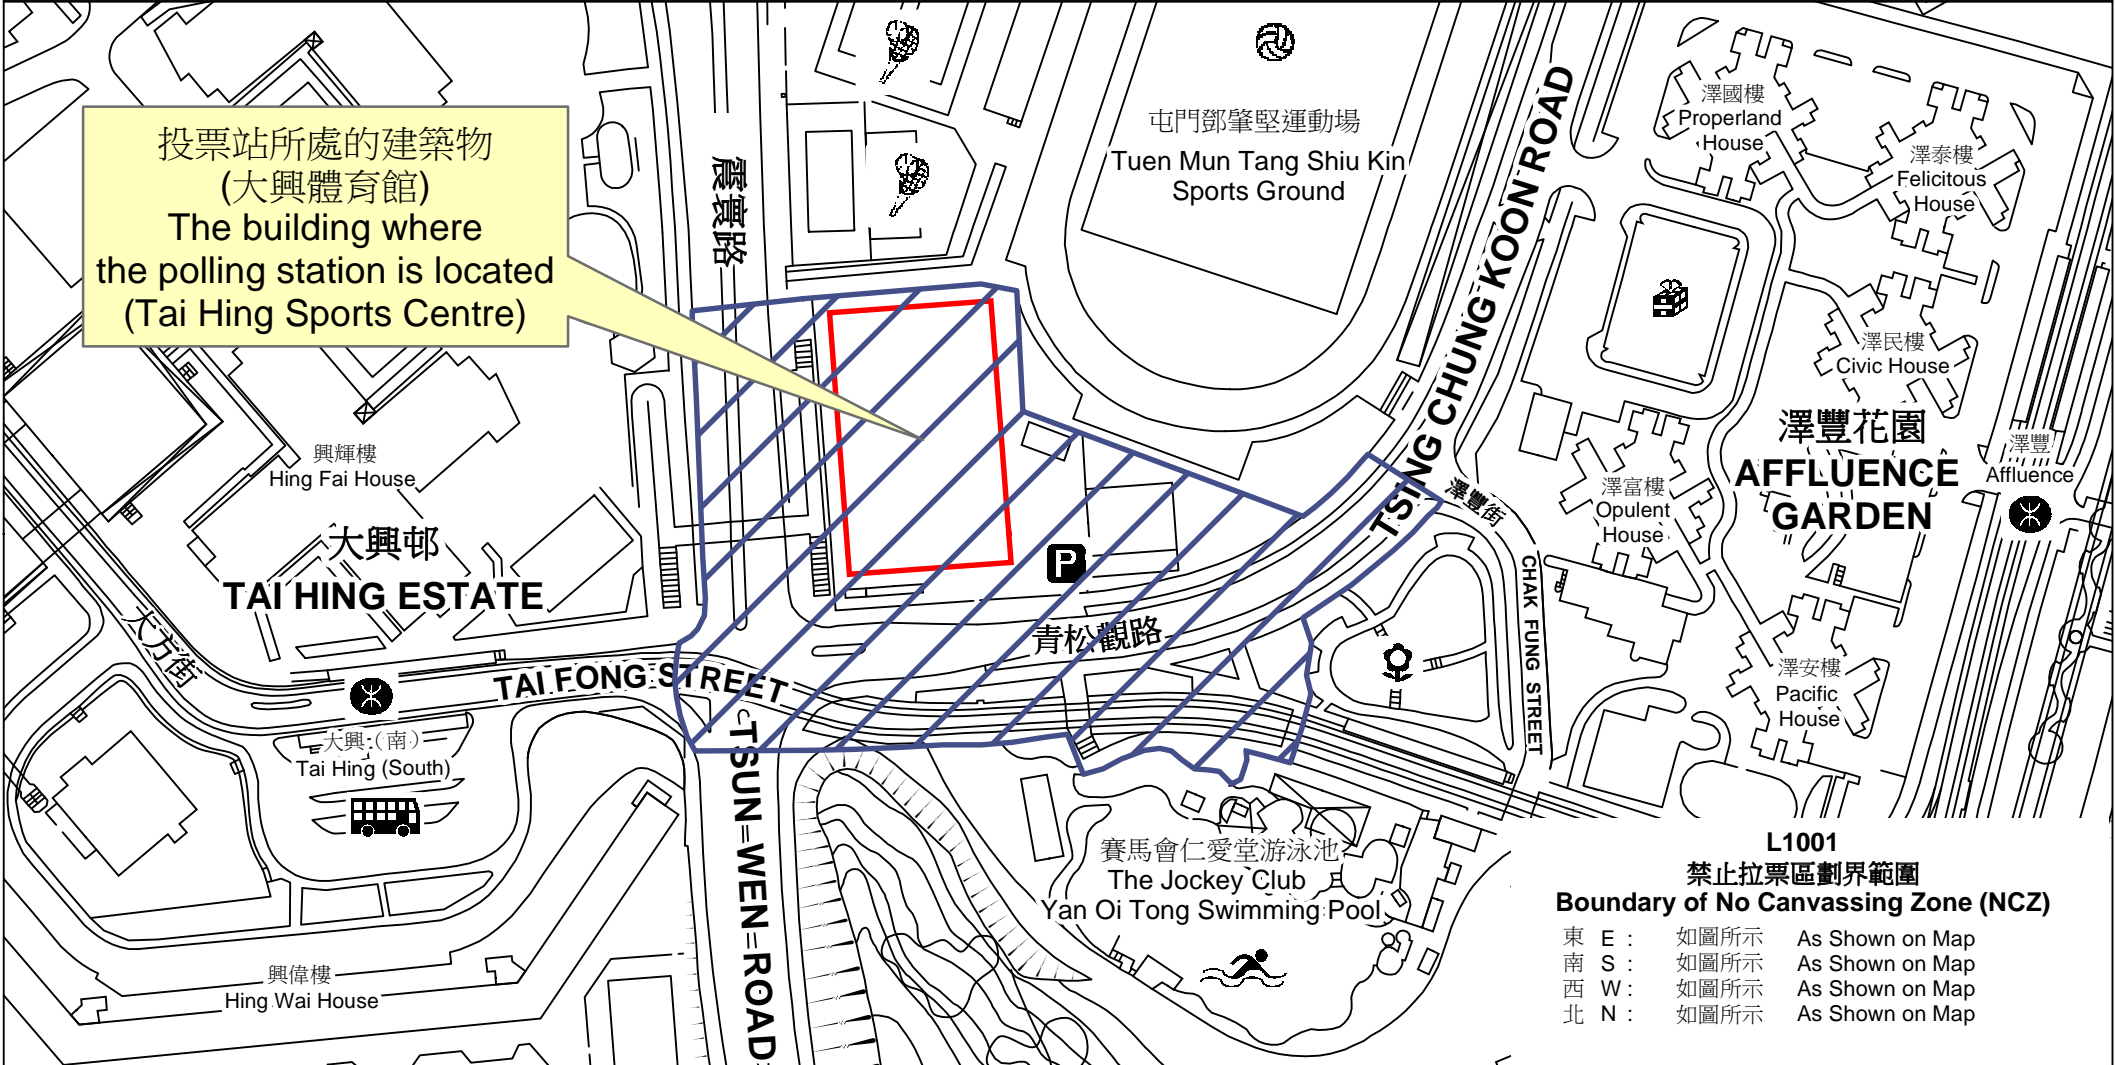

投票站位置圖和禁止拉票區 Polling Station - Location Plan & No Canvassing Zone

投票站編號 Polling Station Code L1001	2021年立法會換屆選舉地方選區編號及名稱 Code & Name of Geographical Constituency for 2021 Legislative Council General Election LC8 新界西北 NEW TERRITORIES NORTH WEST	名稱及地址 Name & Address 大興體育館 新界屯門青松觀路38號地下 Tai Hing Sports Centre G/F, 38 Tsing Chung Koon Road, Tuen Mun, New Territories
---	--	--

 禁止拉票區
No Canvassing Zone

L1001
禁止拉票區劃界範圍
Boundary of No Canvassing Zone (NCZ)

東 E :	如圖所示	As Shown on Map
南 S :	如圖所示	As Shown on Map
西 W :	如圖所示	As Shown on Map
北 N :	如圖所示	As Shown on Map