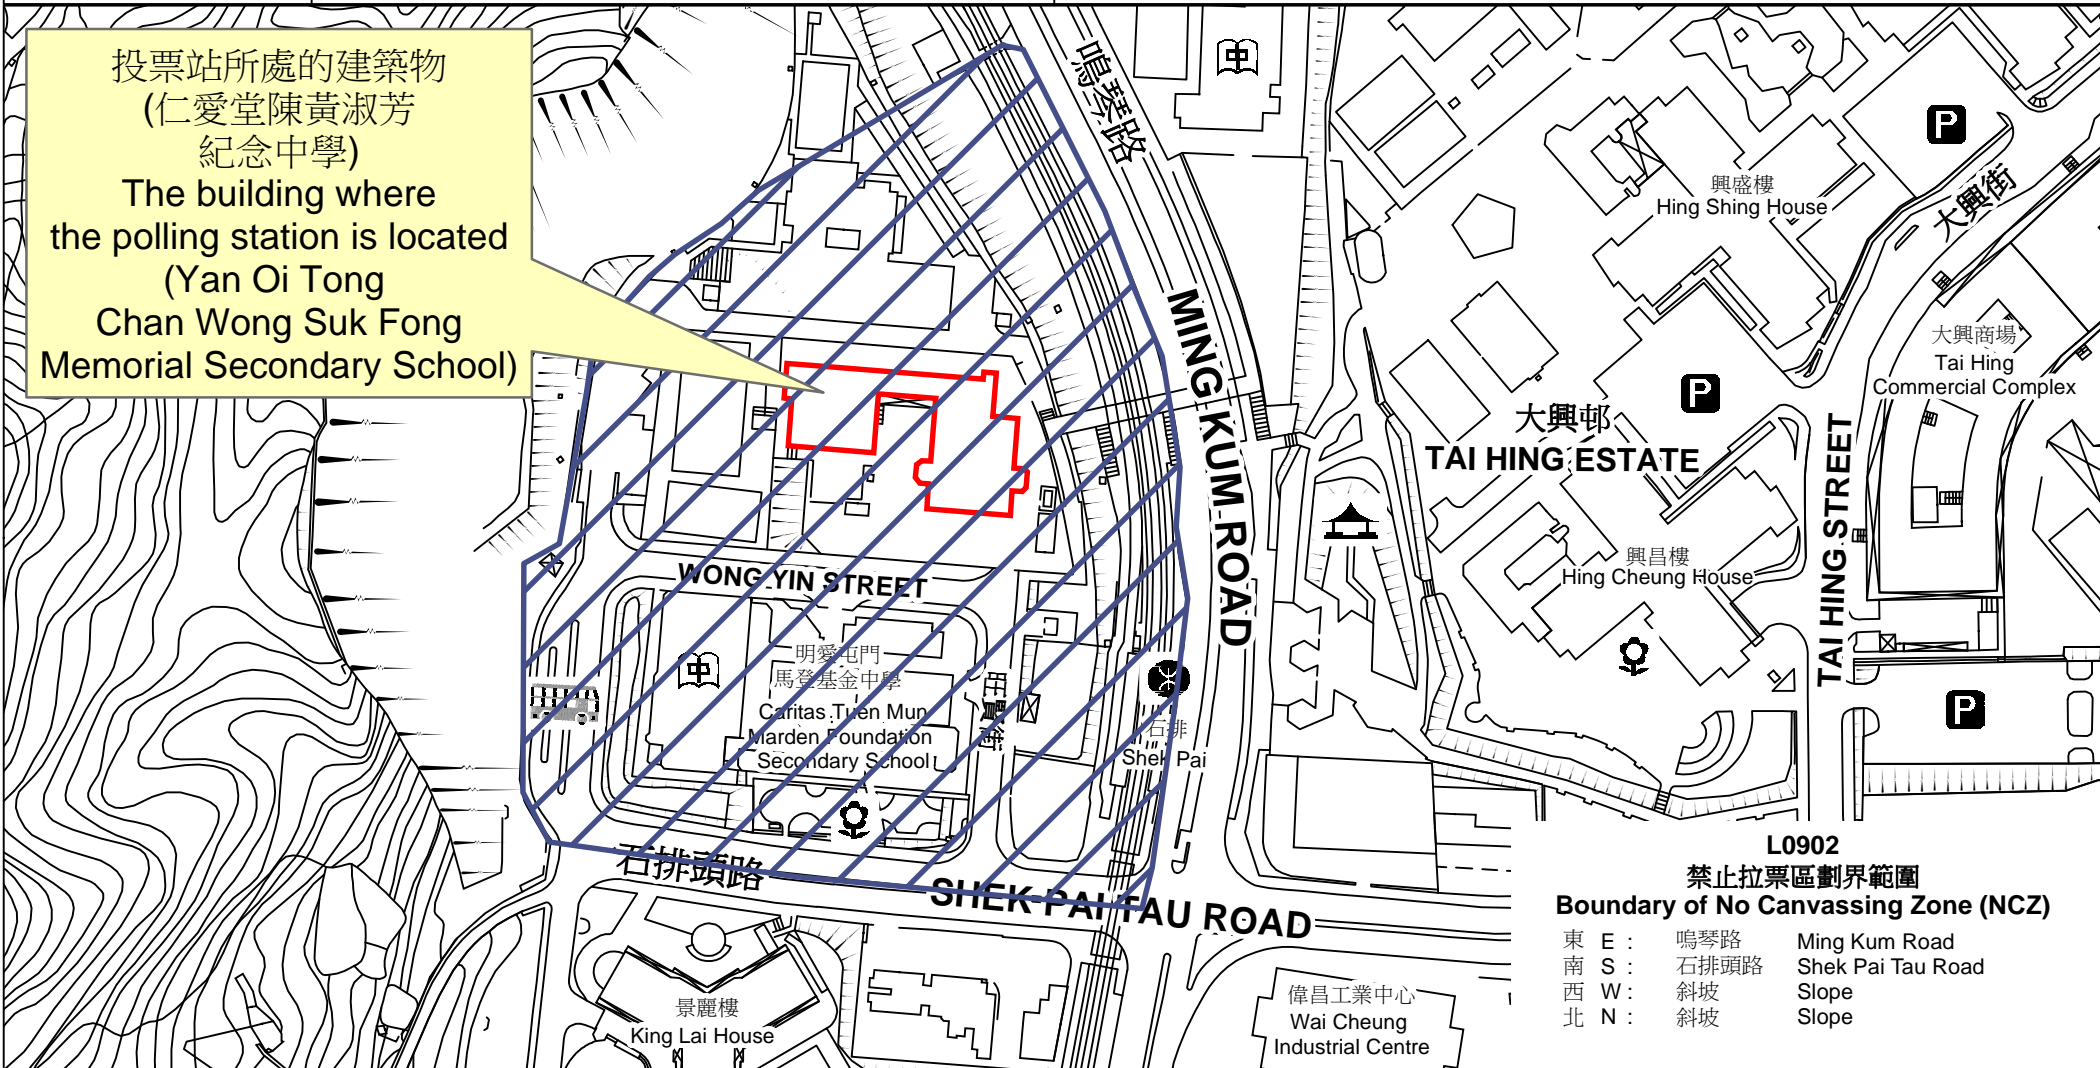

# 投票站位置圖和禁止拉票區 Polling Station - Location Plan & No Canvassing Zone

投票站編號 Polling Station Code	2021年立法會換屆選舉地方選區編號及名稱 Code & Name of Geographical Constituency for 2021 Legislative Council General Election	名稱及地址 Name & Address
<h2>L0902</h2>	<h3>LC8</h3> <h3>新界西北</h3> <h3>NEW TERRITORIES NORTH WEST</h3>	仁愛堂陳黃淑芳紀念中學 新界屯門旺賢街8號地下 Yan Oi Tong Chan Wong Suk Fong Memorial Secondary School G/F, 8 Wong Yin Street, Tuen Mun, New Territories

 禁止拉票區  
No Canvassing Zone