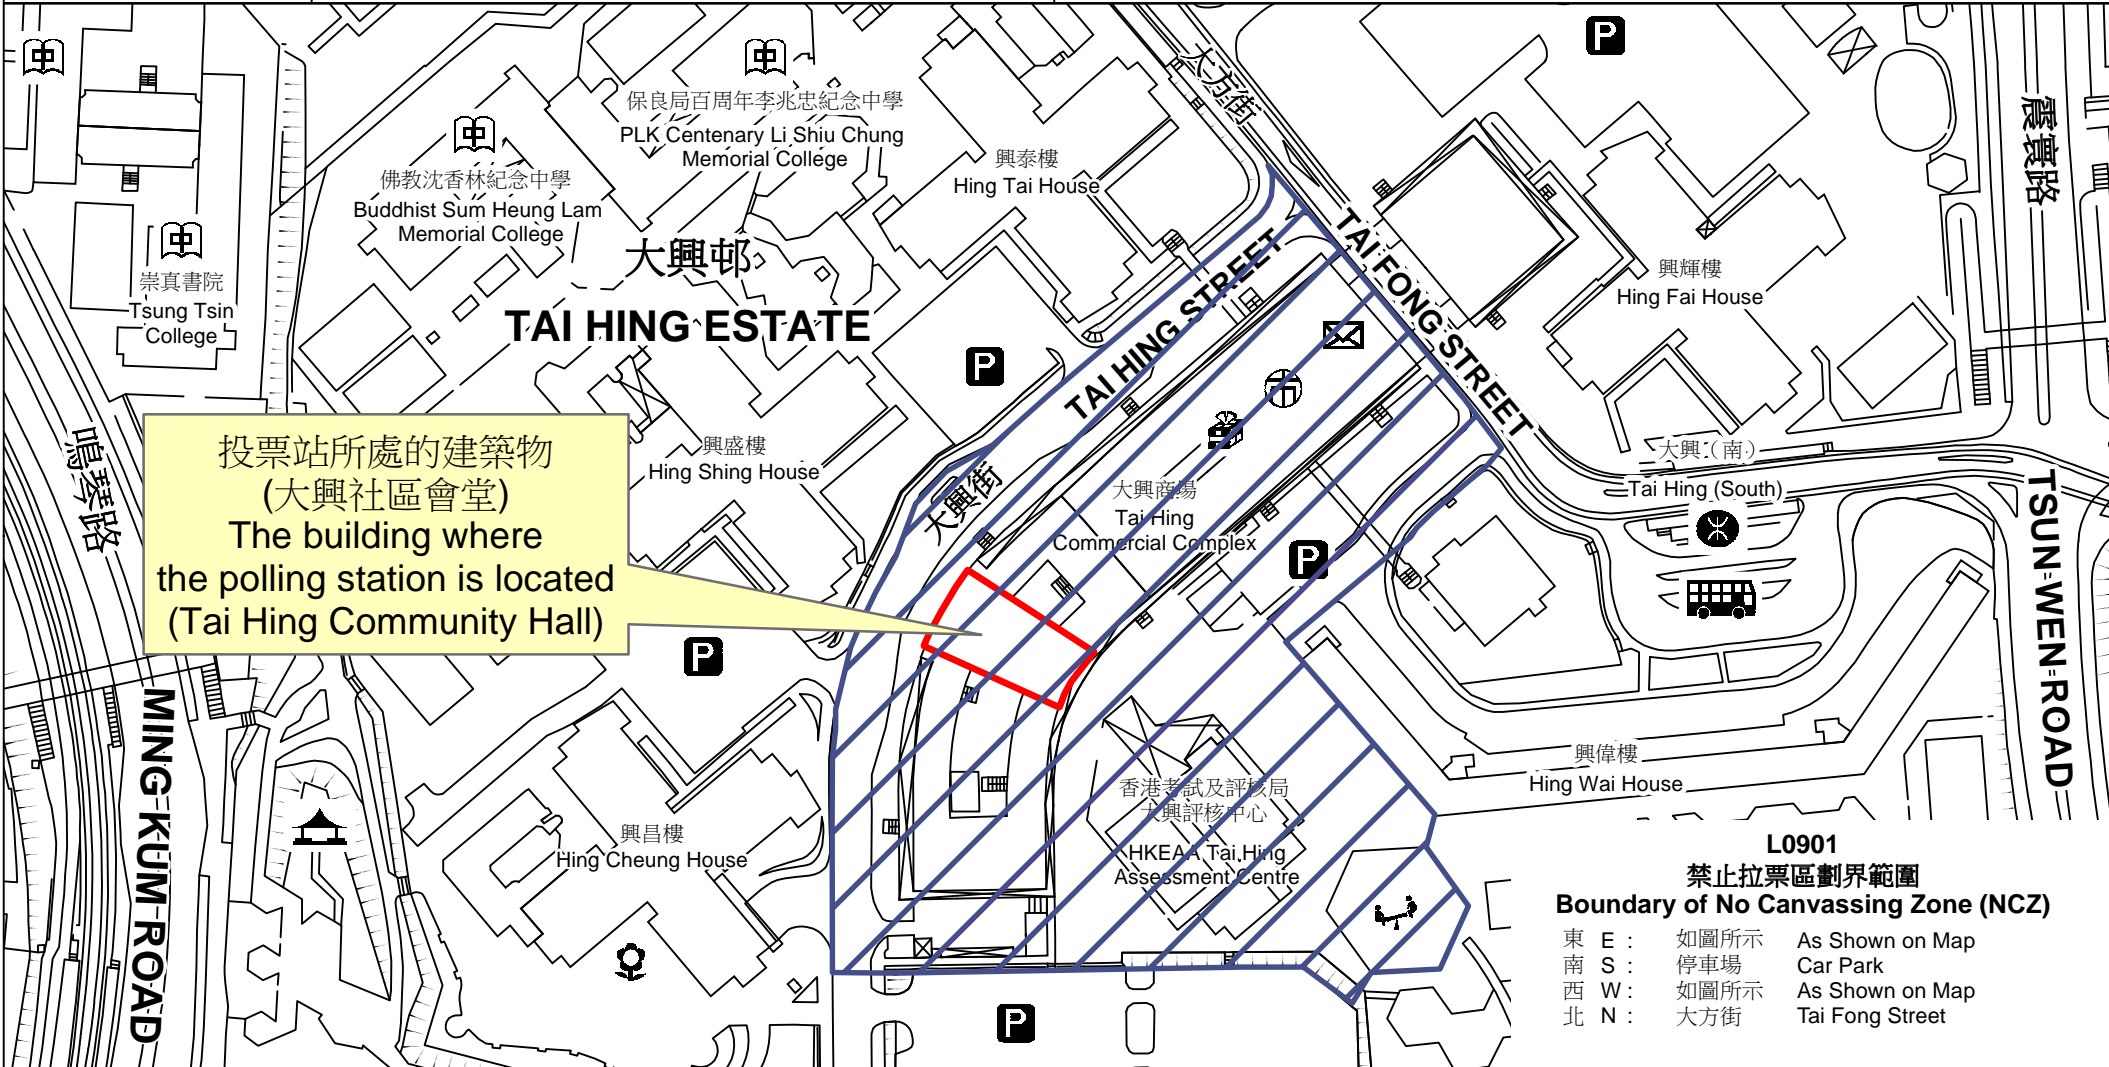

投票站位置圖和禁止拉票區 Polling Station - Location Plan & No Canvassing Zone

投票站編號 Polling Station Code L0901	2021年立法會換屆選舉地方選區編號及名稱 Code & Name of Geographical Constituency for 2021 Legislative Council General Election LC8 新界西北 NEW TERRITORIES NORTH WEST	名稱及地址 Name & Address 大興社區會堂 新界屯門大興邨商場地下 Tai Hing Community Hall G/F, Commercial Complex, Tai Hing Estate, Tuen Mun, New Territories
---	--	---

 禁止拉票區
No Canvassing Zone