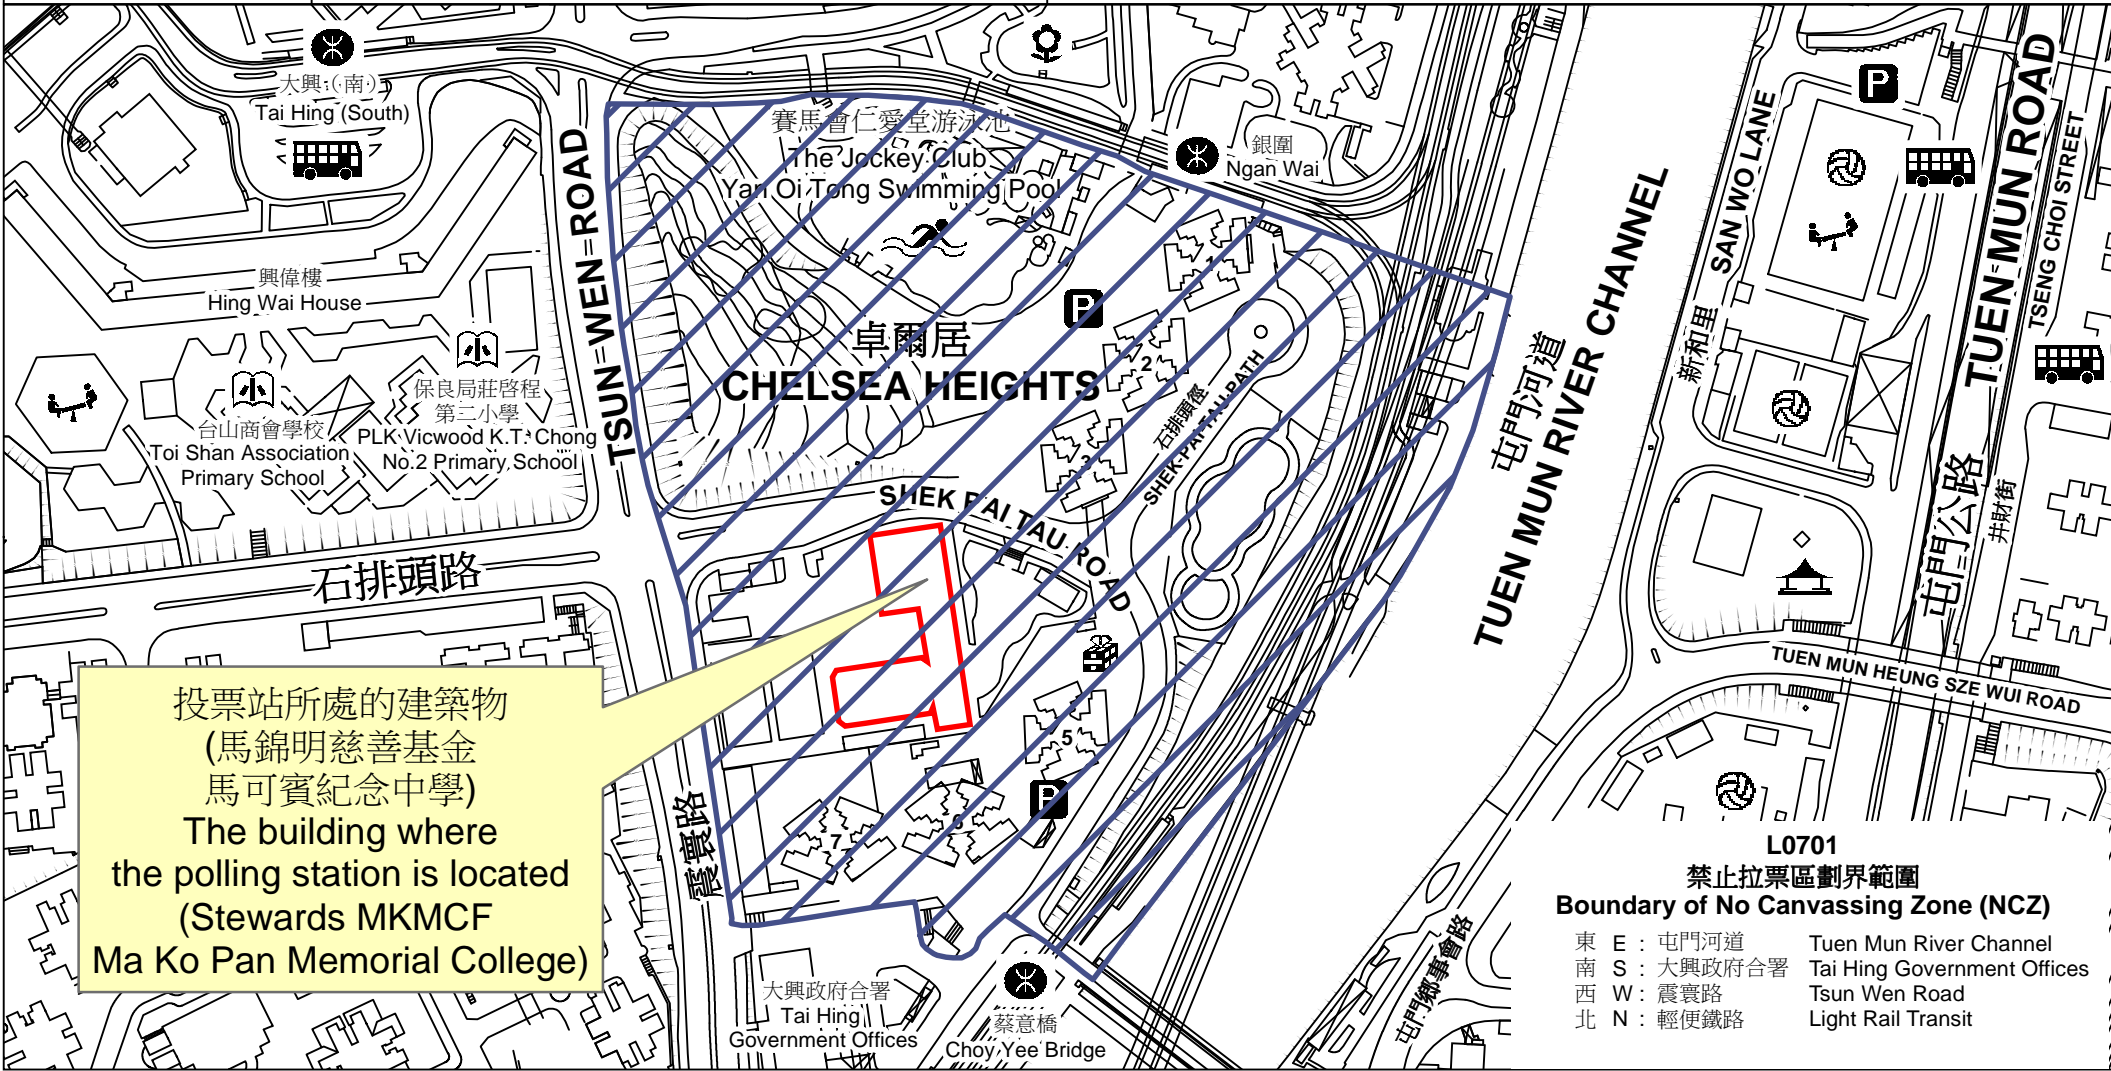

投票站位置圖和禁止拉票區 Polling Station - Location Plan & No Canvassing Zone

<p>投票站編號 Polling Station Code</p> <p>L0701</p>	<p>2021年立法會換屆選舉地方選區編號及名稱 Code & Name of Geographical Constituency for 2021 Legislative Council General Election</p> <p>LC8 新界西北 NEW TERRITORIES NORTH WEST</p>	<p>名稱及地址 Name & Address</p> <p>馬錦明慈善基金馬可賓紀念中學 新界屯門石排頭路17號地下 Stewards MKMCF Ma Ko Pan Memorial College G/F, 17 Shek Pai Tau Road, Tuen Mun, New Territories</p>
---	--	---

投票站所處的建築物
(馬錦明慈善基金
馬可賓紀念中學)
The building where
the polling station is located
(Stewards MKMCF
Ma Ko Pan Memorial College)

- L0701**
禁止拉票區劃界範圍
Boundary of No Canvassing Zone (NCZ)
- | | |
|--------------|-----------------------------|
| 東 E : 屯門河道 | Tuen Mun River Channel |
| 南 S : 大興政府合署 | Tai Hing Government Offices |
| 西 W : 震寰路 | Tsun Wen Road |
| 北 N : 輕便鐵路 | Light Rail Transit |

 禁止拉票區
No Canvassing Zone