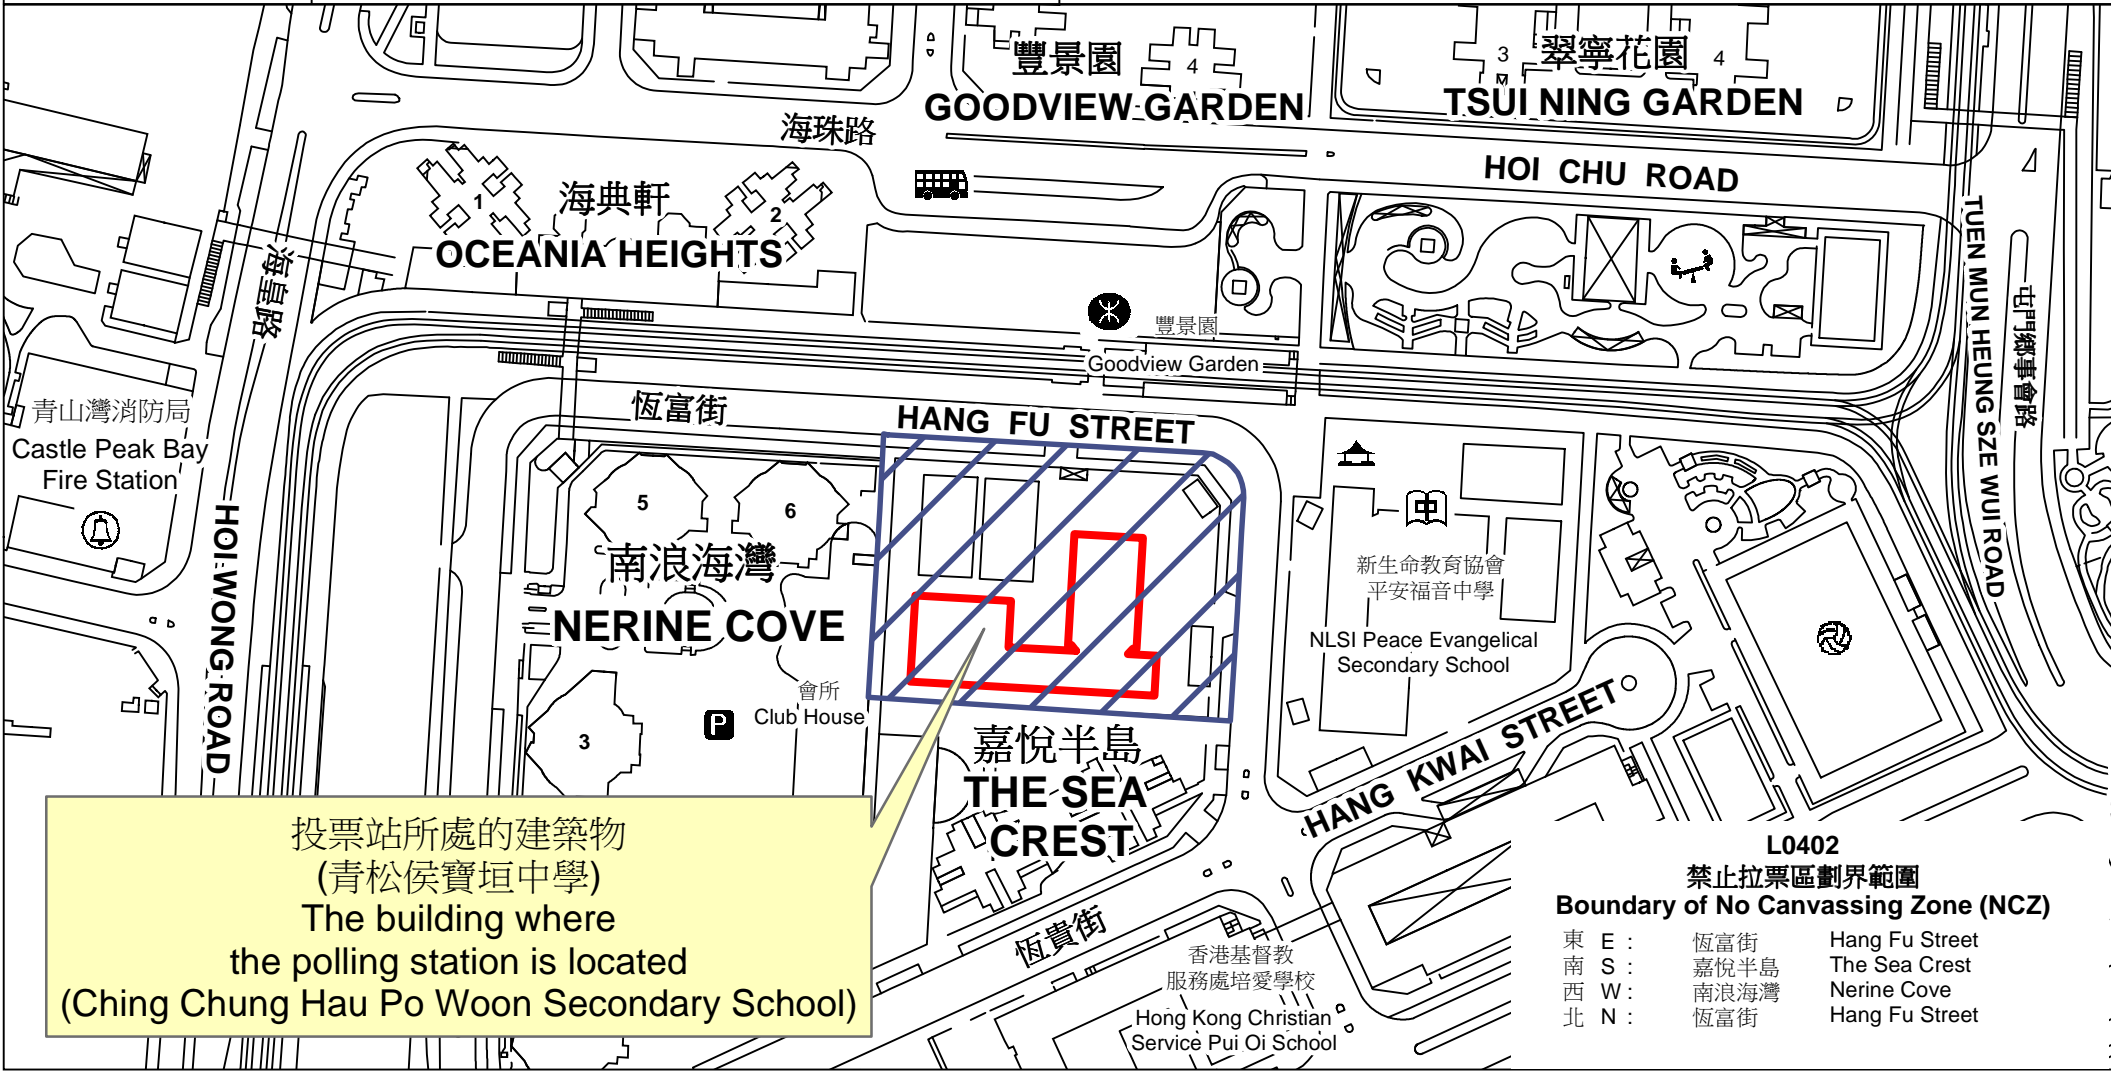

投票站位置圖和禁止拉票區 Polling Station - Location Plan & No Canvassing Zone

投票站編號 Polling Station Code L0402	2021年立法會換屆選舉地方選區編號及名稱 Code & Name of Geographical Constituency for 2021 Legislative Council General Election LC8 新界西北 NEW TERRITORIES NORTH WEST	名稱及地址 Name & Address 青松侯寶垣中學 新界屯門恆富街21號地下 Ching Chung Hau Po Woon Secondary School G/F, 21 Hang Fu Street, Tuen Mun, New Territories
---	---	--

投票站所處的建築物
(青松侯寶垣中學)
The building where
the polling station is located
(Ching Chung Hau Po Woon Secondary School)

L0402
禁止拉票區劃界範圍
Boundary of No Canvassing Zone (NCZ)

東 E :	恆富街	Hang Fu Street
南 S :	嘉悅半島	The Sea Crest
西 W :	南浪海灣	Nerine Cove
北 N :	恆富街	Hang Fu Street

 禁止拉票區
No Canvassing Zone