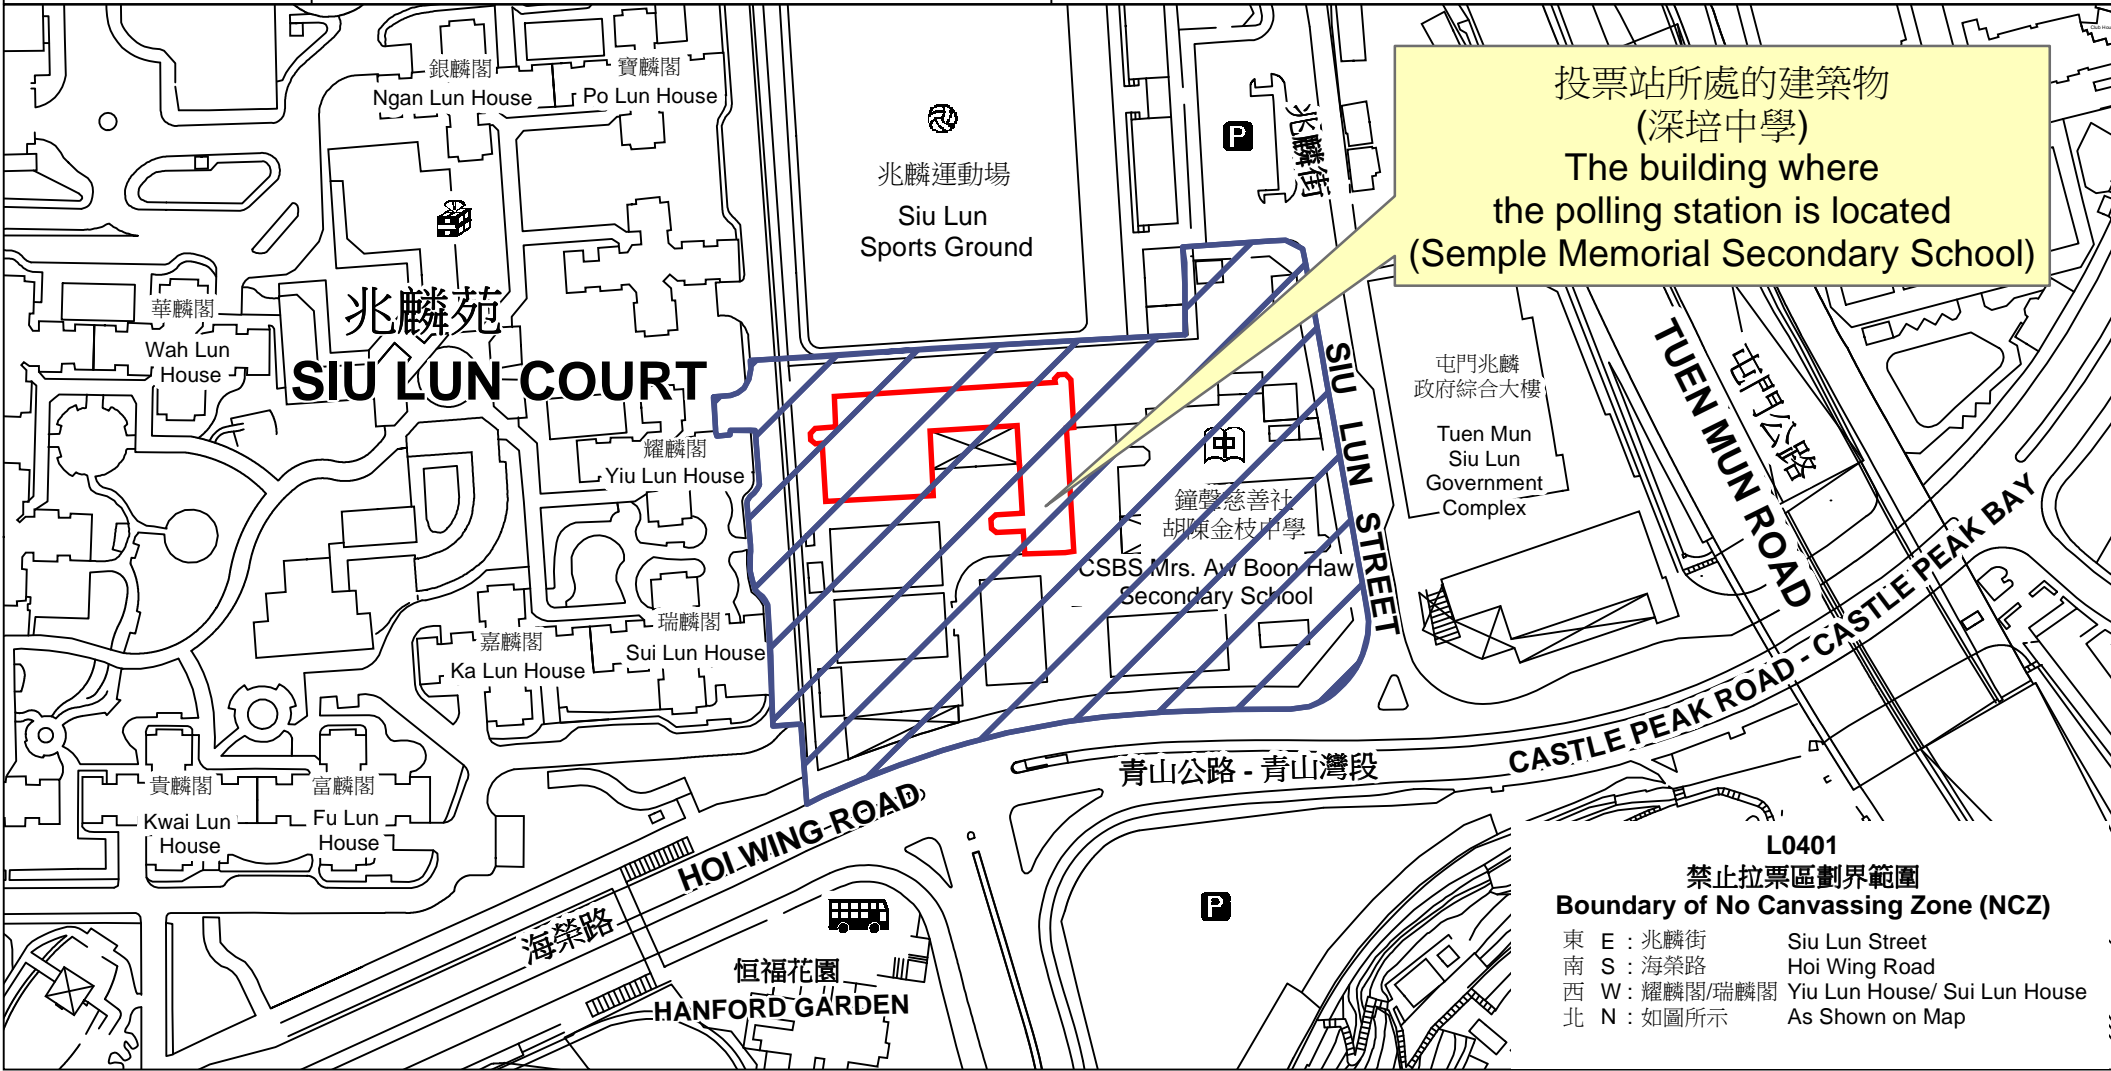

投票站位置圖和禁止拉票區 Polling Station - Location Plan & No Canvassing Zone

<p>投票站編號 Polling Station Code</p> <p><b>L0401</b></p>	<p>2021年立法會換屆選舉地方選區編號及名稱 Code &amp; Name of Geographical Constituency for 2021 Legislative Council General Election</p> <p><b>LC8</b> 新界西北 <b>NEW TERRITORIES NORTH WEST</b></p>	<p>名稱及地址 Name &amp; Address</p> <p>深培中學 新界屯門兆麟街18號地下 <b>Semple Memorial Secondary School</b> G/F, 18 Siu Lun Street, Tuen Mun, New Territories</p>
---	--	--

禁止拉票區  
No Canvassing Zone