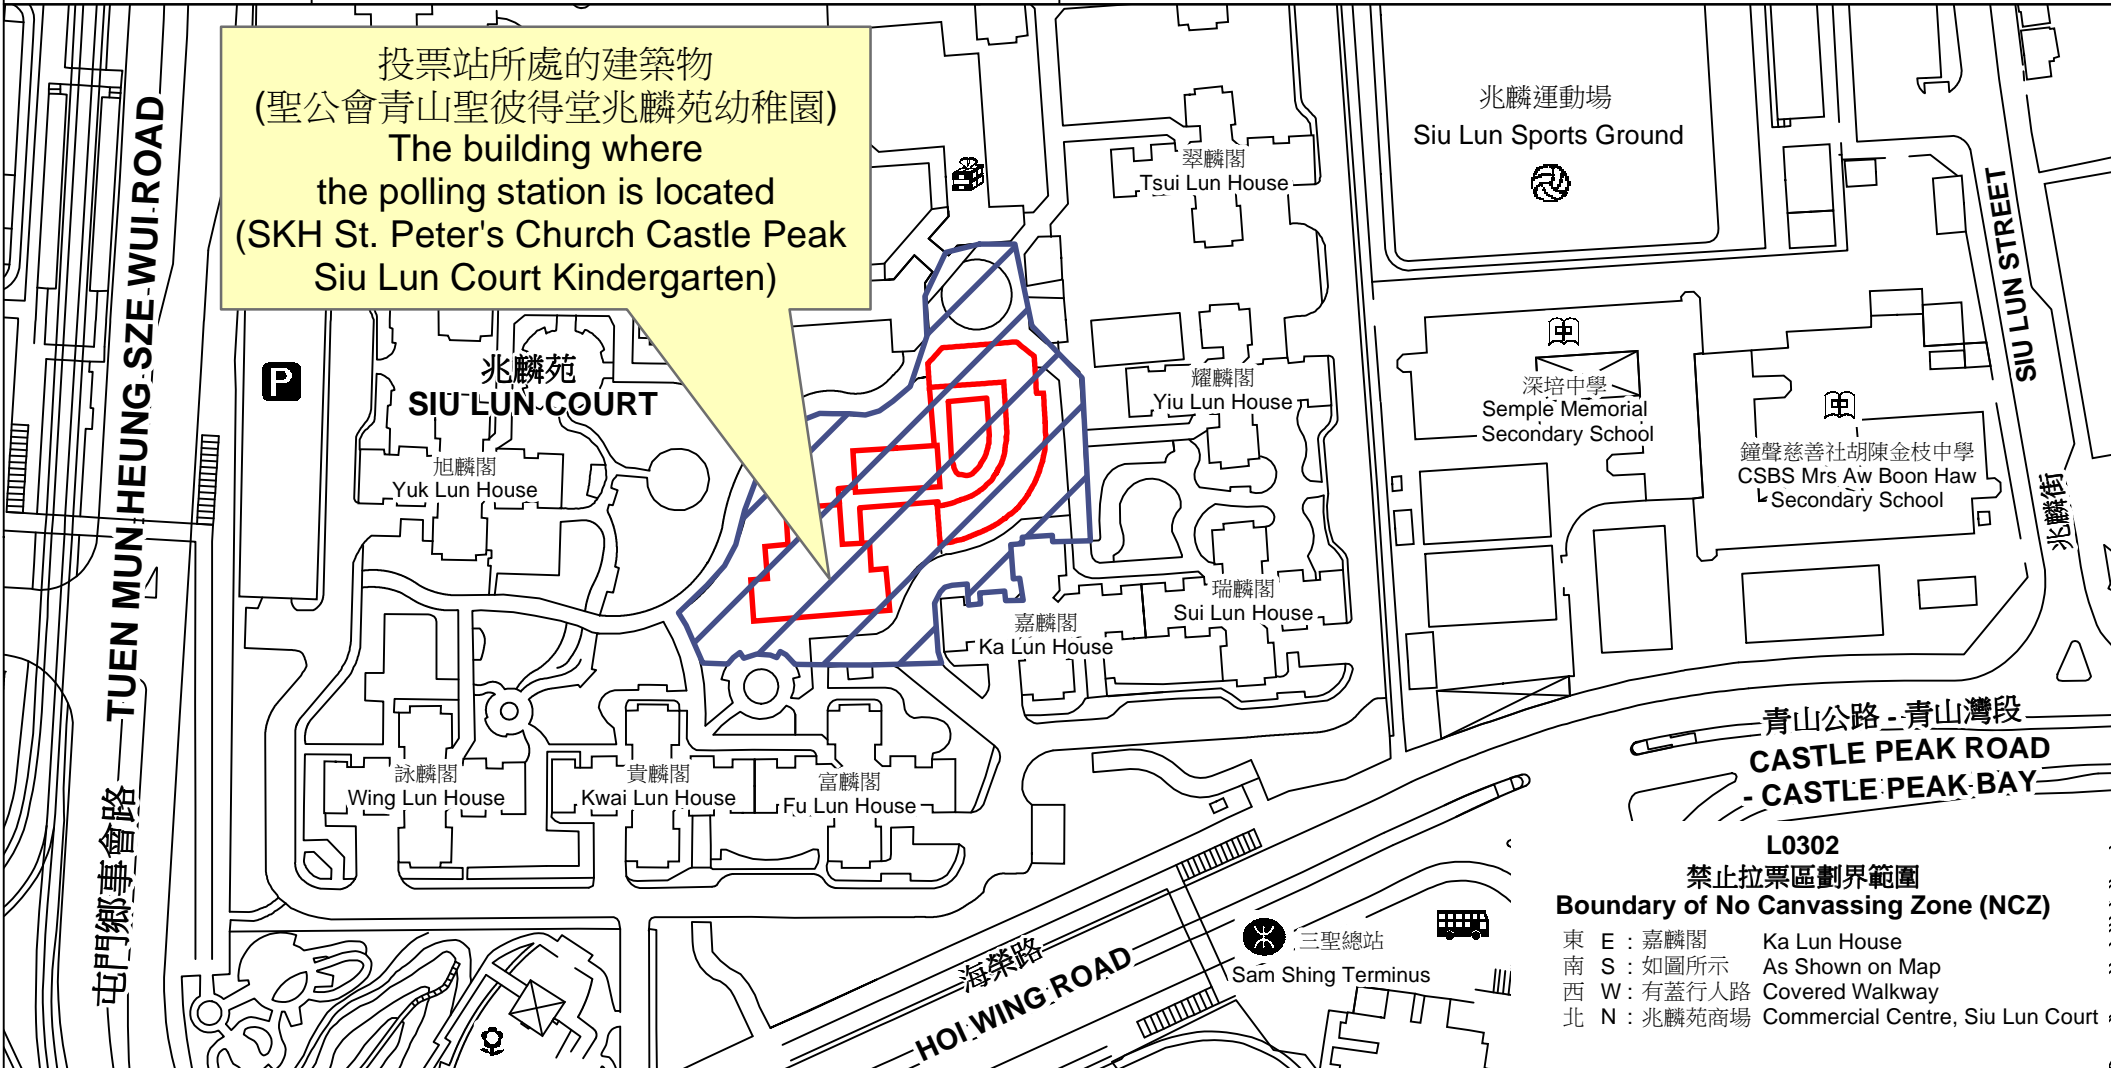

投票站位置圖和禁止拉票區 Polling Station - Location Plan & No Canvassing Zone

<p>投票站編號 Polling Station Code</p> <p>L0302</p>	<p>2021年立法會換屆選舉地方選區編號及名稱 Code & Name of Geographical Constituency for 2021 Legislative Council General Election</p> <p>LC8 新界西北 NEW TERRITORIES NORTH WEST</p>	<p>名稱及地址 Name & Address</p> <p>聖公會青山聖彼得堂兆麟苑幼稚園 新界屯門兆麟苑商場地下 SKH St. Peter's Church Castle Peak Siu Lun Court Kindergarten G/F, Commercial Centre, Siu Lun Court, Tuen Mun, New Territories</p>
---	--	--

 禁止拉票區
No Canvassing Zone