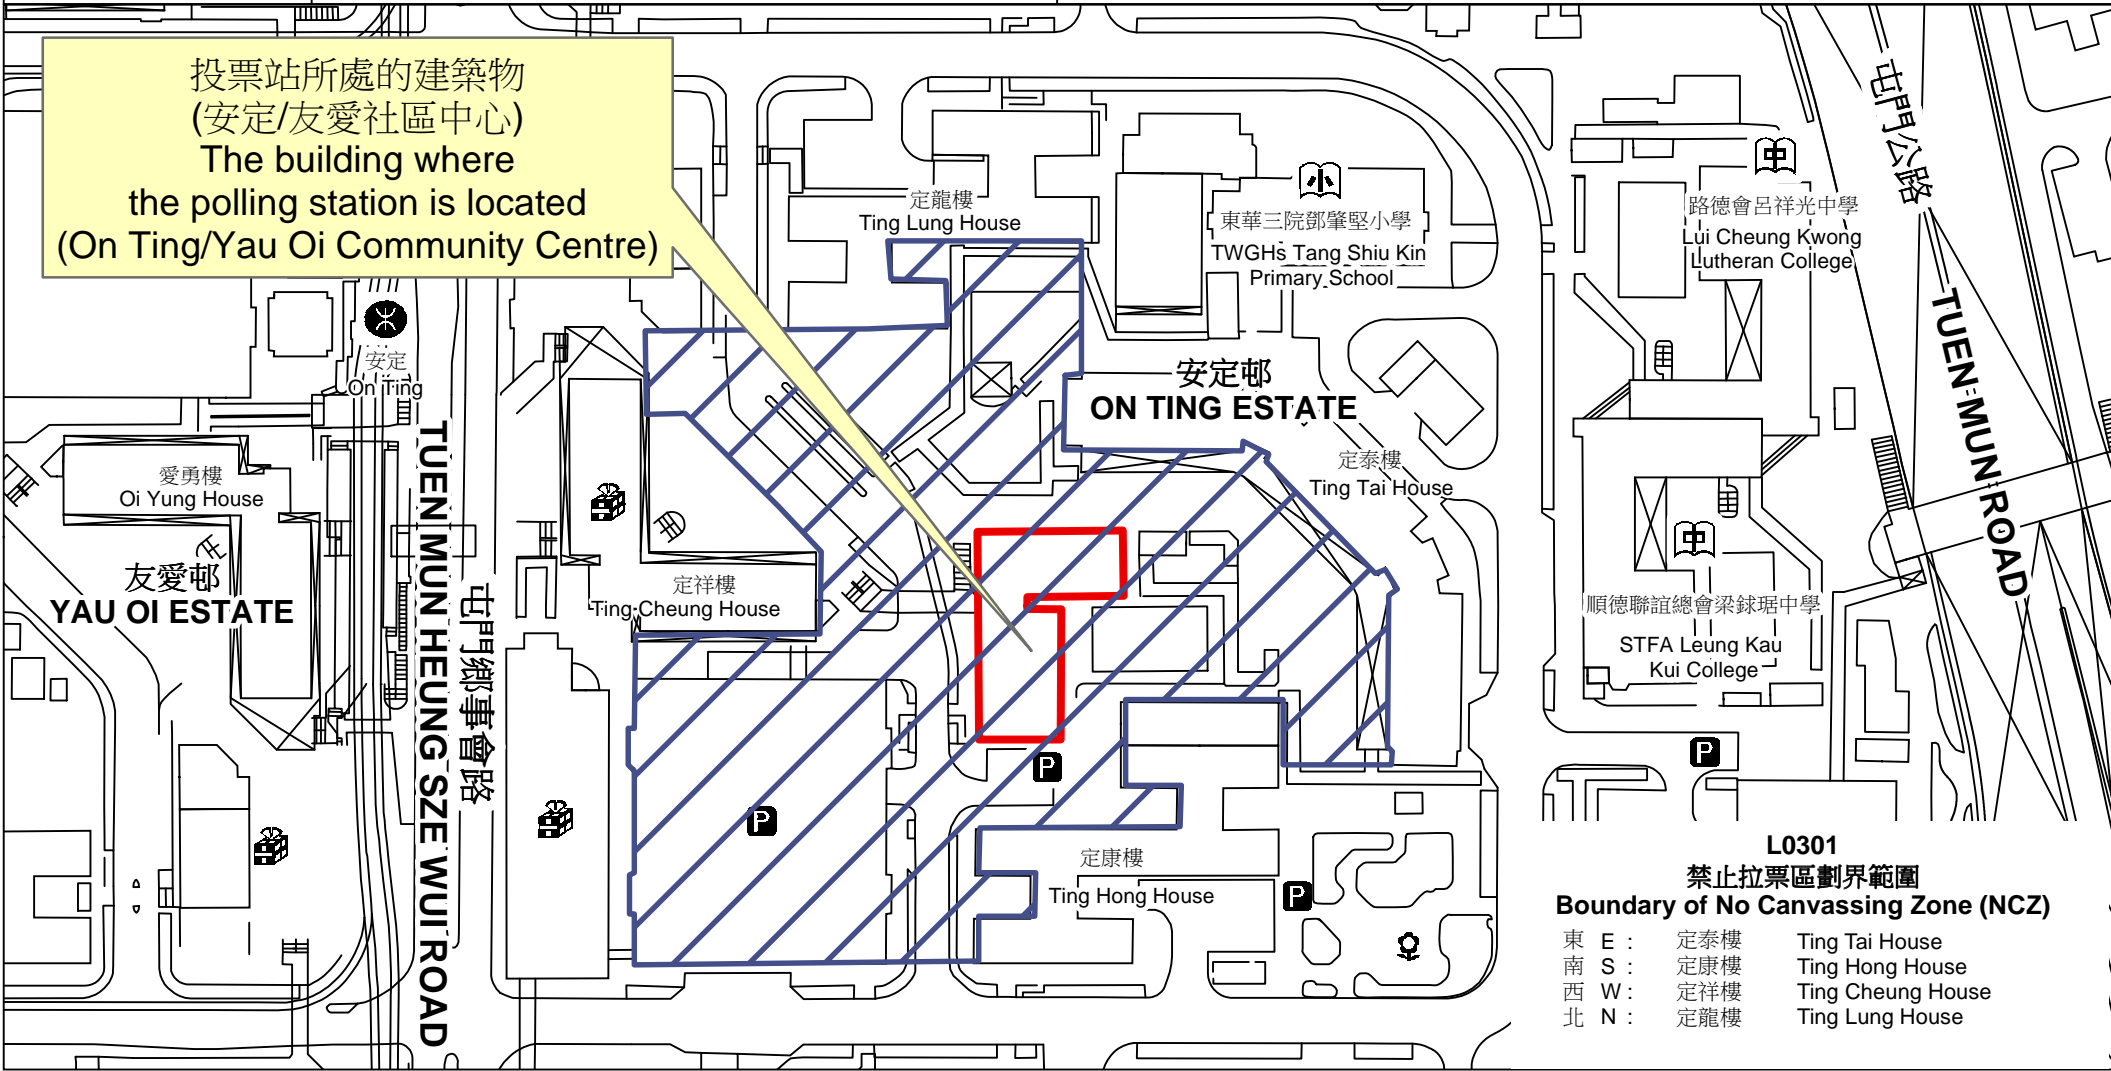

投票站位置圖和禁止拉票區 Polling Station - Location Plan & No Canvassing Zone

投票站編號 Polling Station Code	2021年立法會換屆選舉地方選區編號及名稱 Code & Name of Geographical Constituency for 2021 Legislative Council General Election	名稱及地址 Name & Address
L0301	LC8 新界西北 NEW TERRITORIES NORTH WEST	安定/友愛社區中心 新界屯門安定邨安定/友愛社區中心1樓 On Ting/Yau Oi Community Centre 1/F, On Ting/Yau Oi Community Centre, On Ting Estate, Tuen Mun, New Territories

投票站所處的建築物
(安定/友愛社區中心)
The building where
the polling station is located
(On Ting/Yau Oi Community Centre)

L0301
禁止拉票區劃界範圍
Boundary of No Canvassing Zone (NCZ)

東 E :	定泰樓	Ting Tai House
南 S :	定康樓	Ting Hong House
西 W :	定祥樓	Ting Cheung House
北 N :	定龍樓	Ting Lung House

 禁止拉票區
No Canvassing Zone