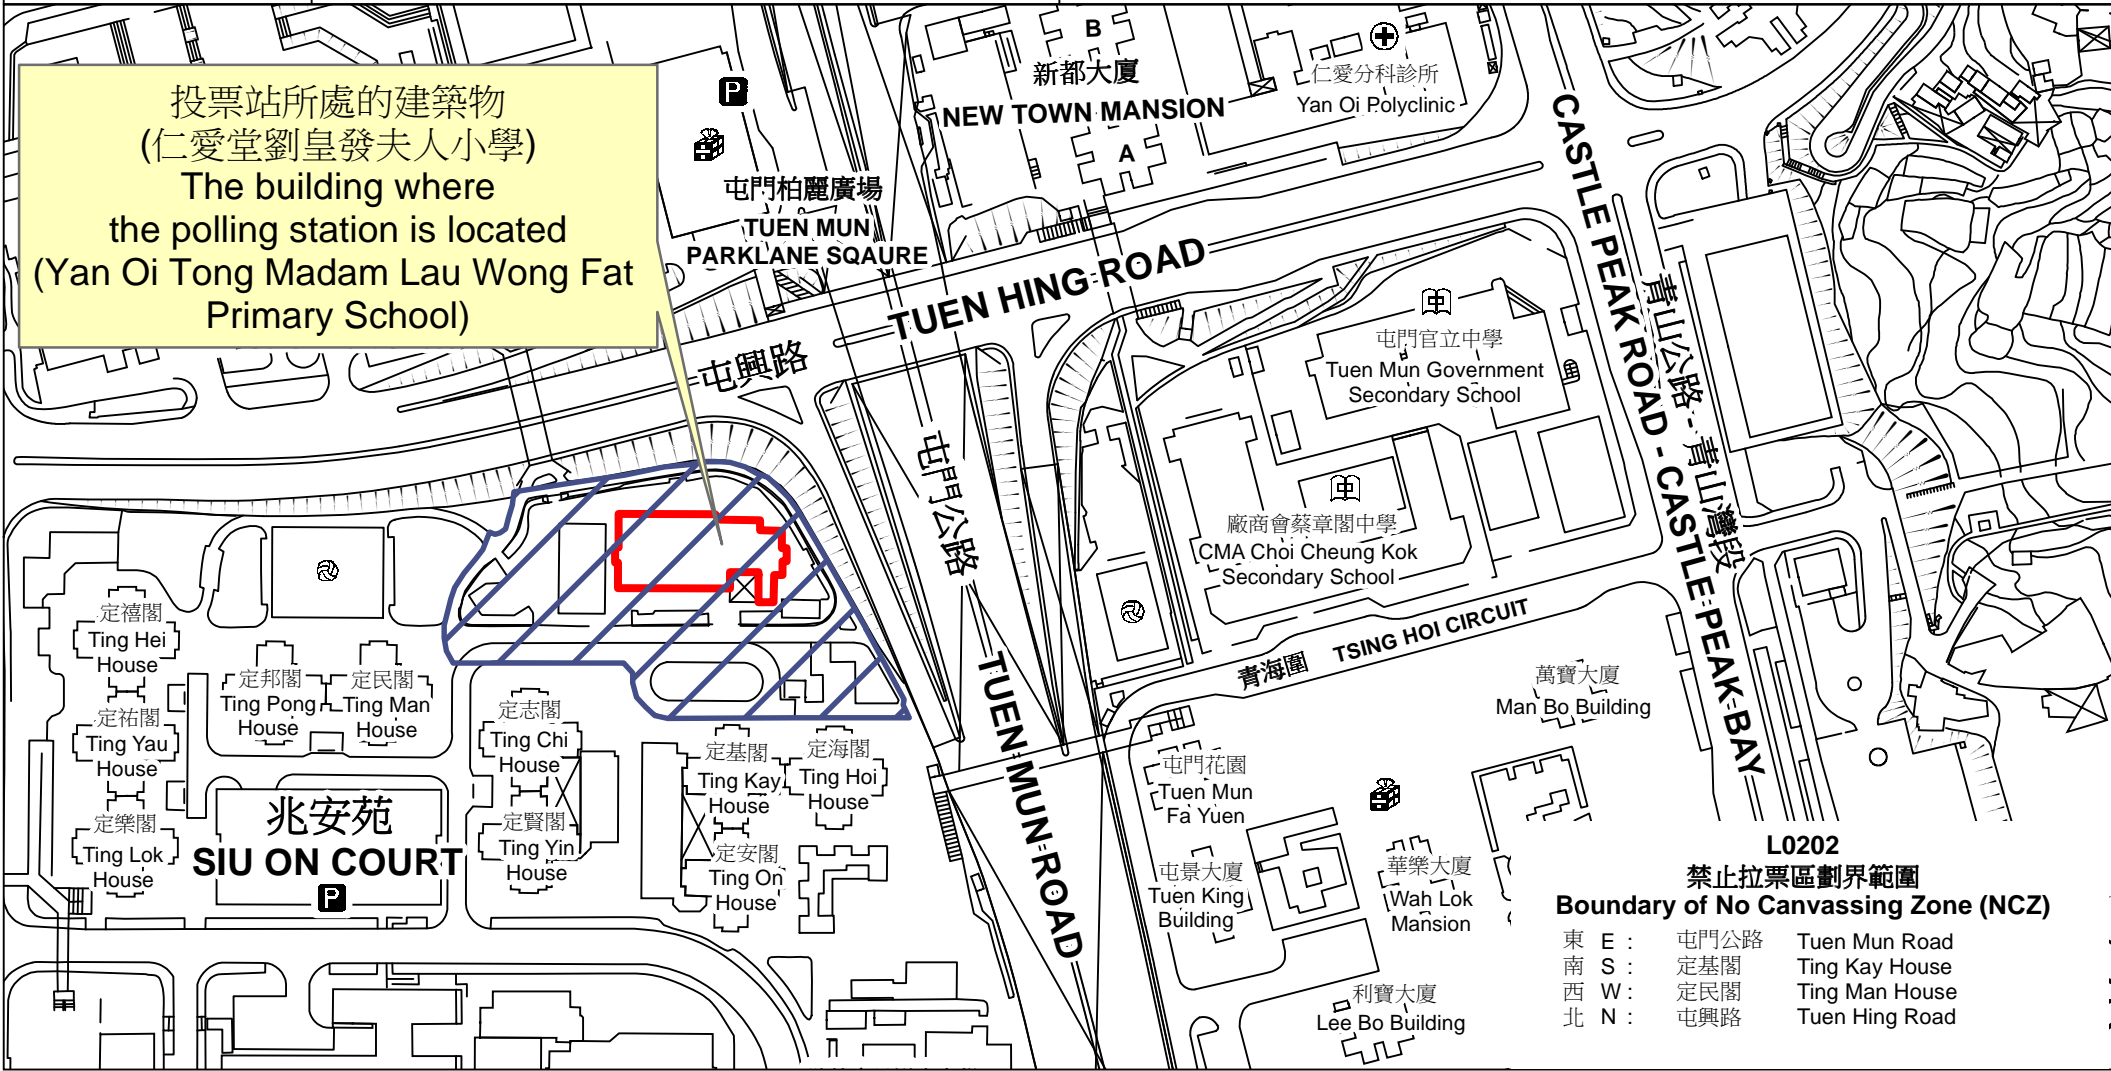

投票站位置圖和禁止拉票區 Polling Station - Location Plan & No Canvassing Zone

<p>投票站編號 Polling Station Code</p> <p>L0202</p>	<p>2021年立法會換屆選舉地方選區編號及名稱 Code & Name of Geographical Constituency for 2021 Legislative Council General Election</p> <p>LC8 新界西北 NEW TERRITORIES NORTH WEST</p>	<p>名稱及地址 Name & Address</p> <p>仁愛堂劉皇發夫人小學 新界屯門安定邨第六座校舍地下 Yan Oi Tong Madam Lau Wong Fat Primary School G/F, Estate School No. 6, On Ting Estate, Tuen Mun, New Territories</p>
---	--	---

禁止拉票區
No Canvassing Zone