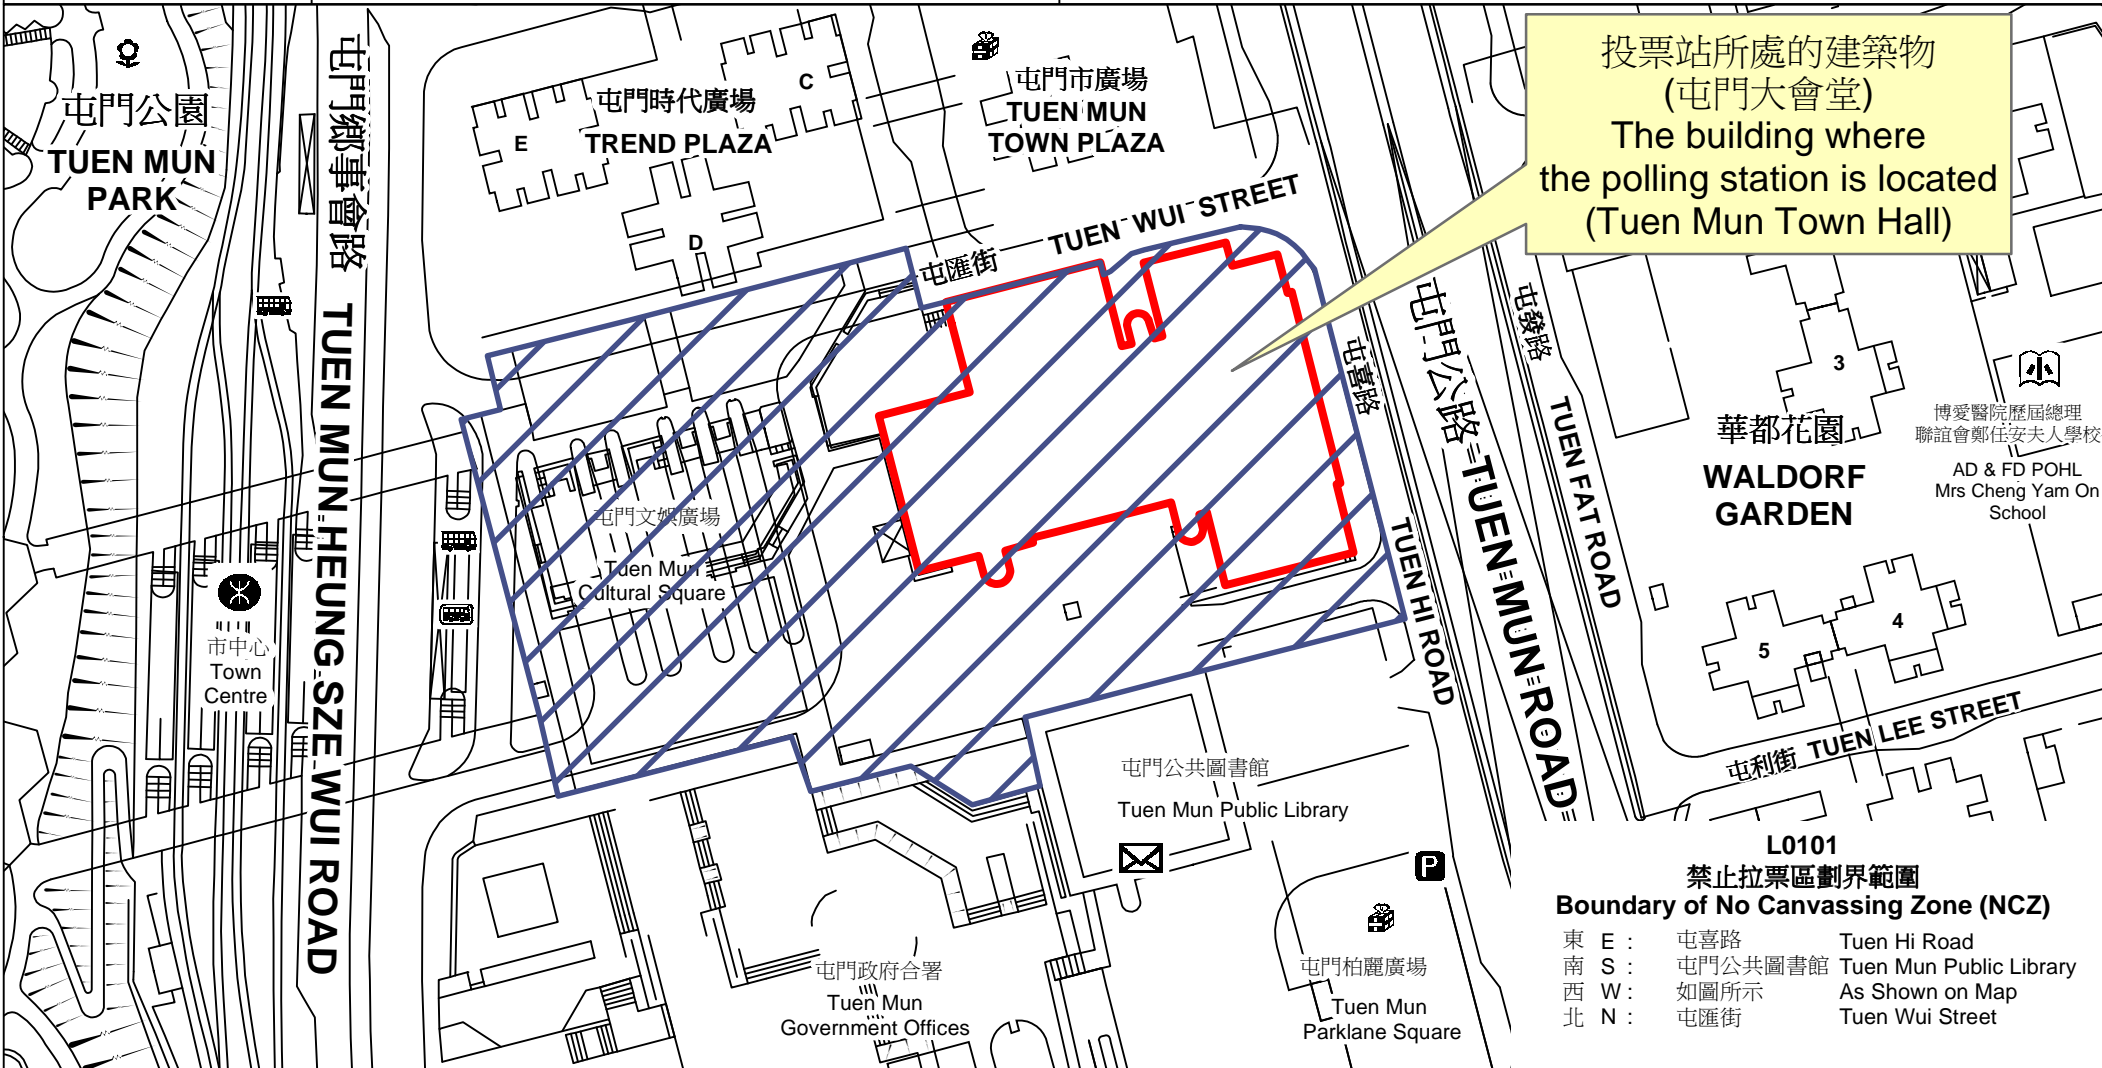

# 投票站位置圖和禁止拉票區 Polling Station - Location Plan & No Canvassing Zone

<p>投票站編號 Polling Station Code</p> <p><b>L0101</b></p>	<p>2021年立法會換屆選舉地方選區編號及名稱 Code &amp; Name of Geographical Constituency for 2021 Legislative Council General Election</p> <p><b>LC8 新界西北 NEW TERRITORIES NORTH WEST</b></p>	<p>名稱及地址 Name &amp; Address</p> <p>屯門大會堂 新界屯門屯喜路3號地下 <b>Tuen Mun Town Hall</b> G/F, 3 Tuen Hi Road, Tuen Mun, New Territories</p>
---	---	---

 禁止拉票區  
No Canvassing Zone