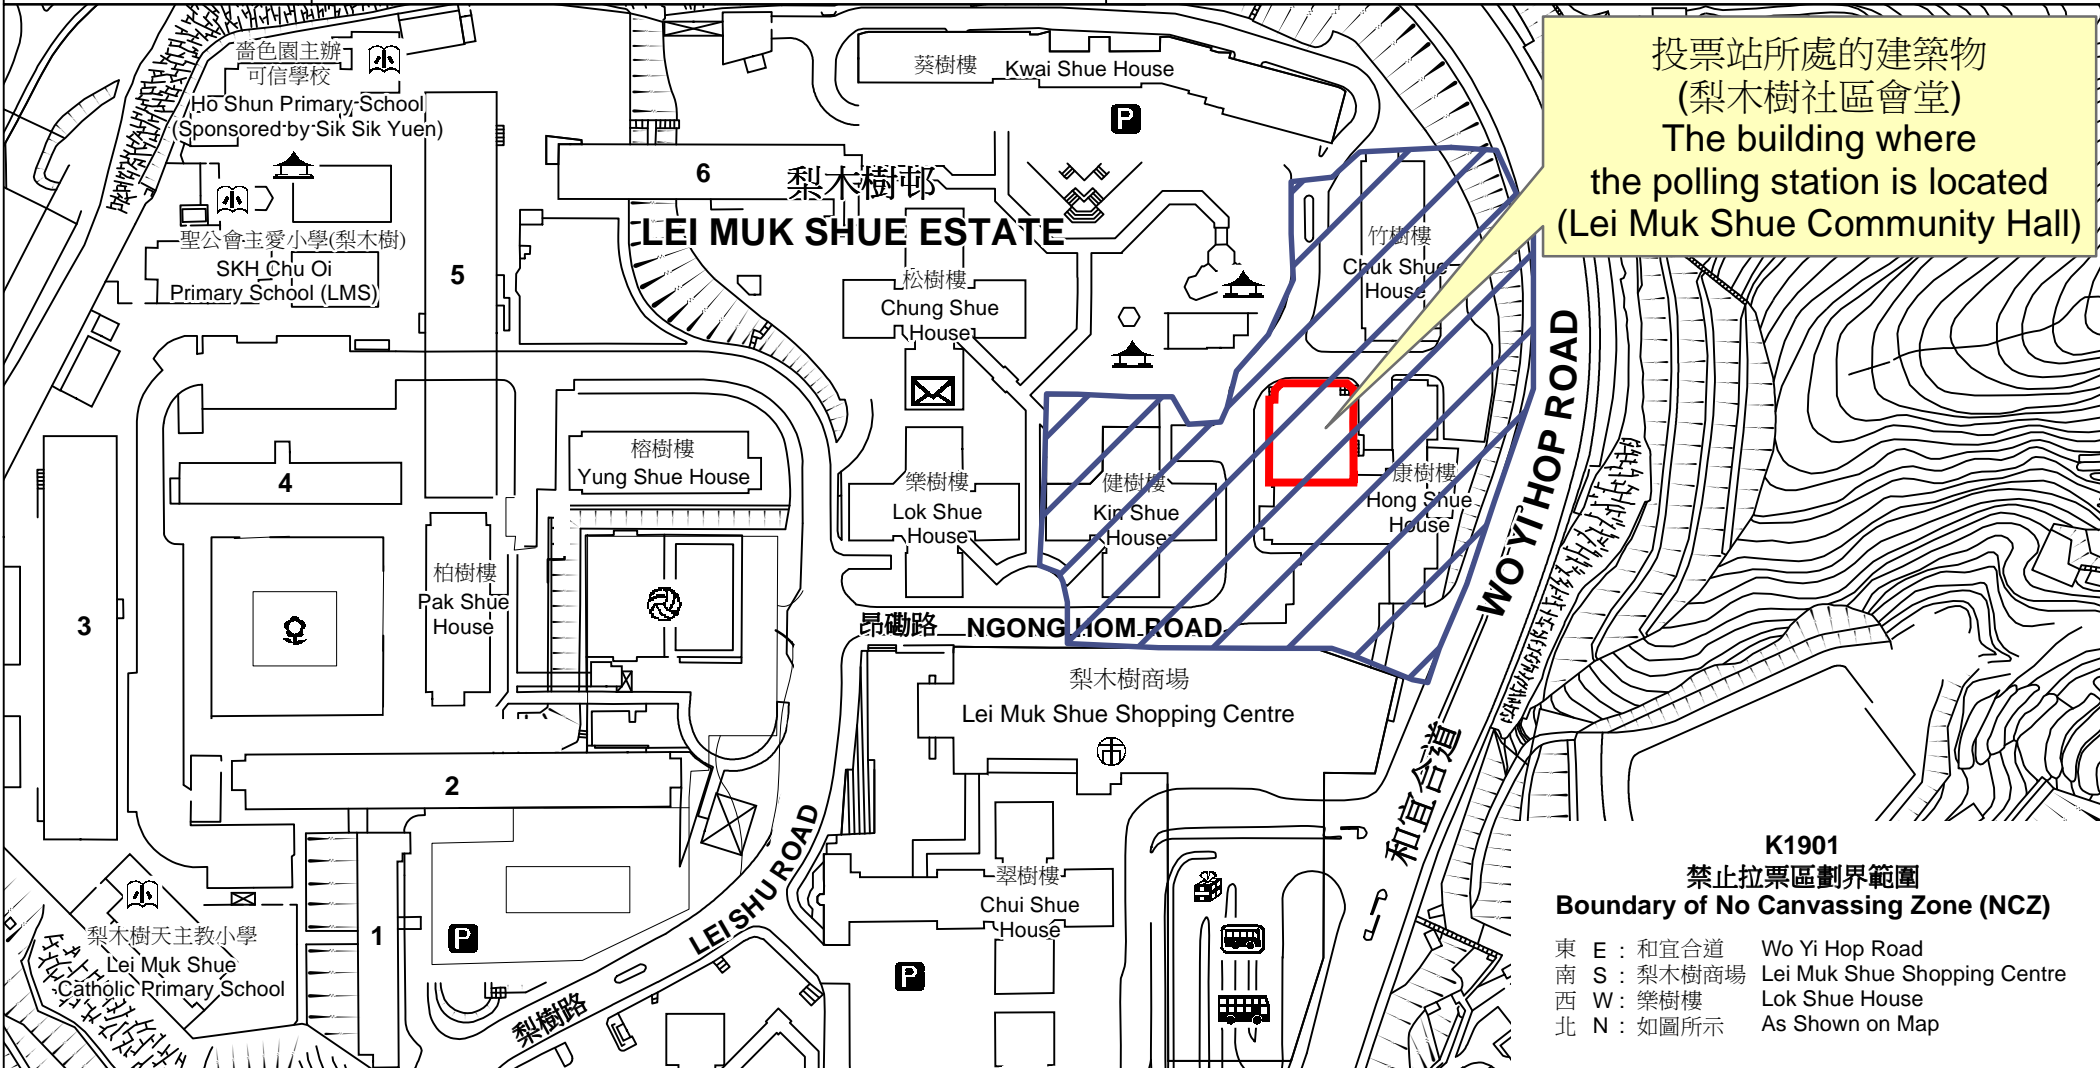

投票站位置圖和禁止拉票區 Polling Station - Location Plan & No Canvassing Zone

<p>投票站編號 Polling Station Code</p> <p>K1901</p>	<p>2021年立法會換屆選舉地方選區編號及名稱 Code & Name of Geographical Constituency for 2021 Legislative Council General Election</p> <p>LC9 新界西南 NEW TERRITORIES SOUTH WEST</p>	<p>名稱及地址 Name & Address</p> <p>梨木樹社區會堂 新界荃灣梨木樹邨康樹樓地下 Lei Muk Shue Community Hall G/F, Hong Shue House, Lei Muk Shue Estate, Tsuen Wan, New Territories</p>
---	--	---

 禁止拉票區
No Canvassing Zone