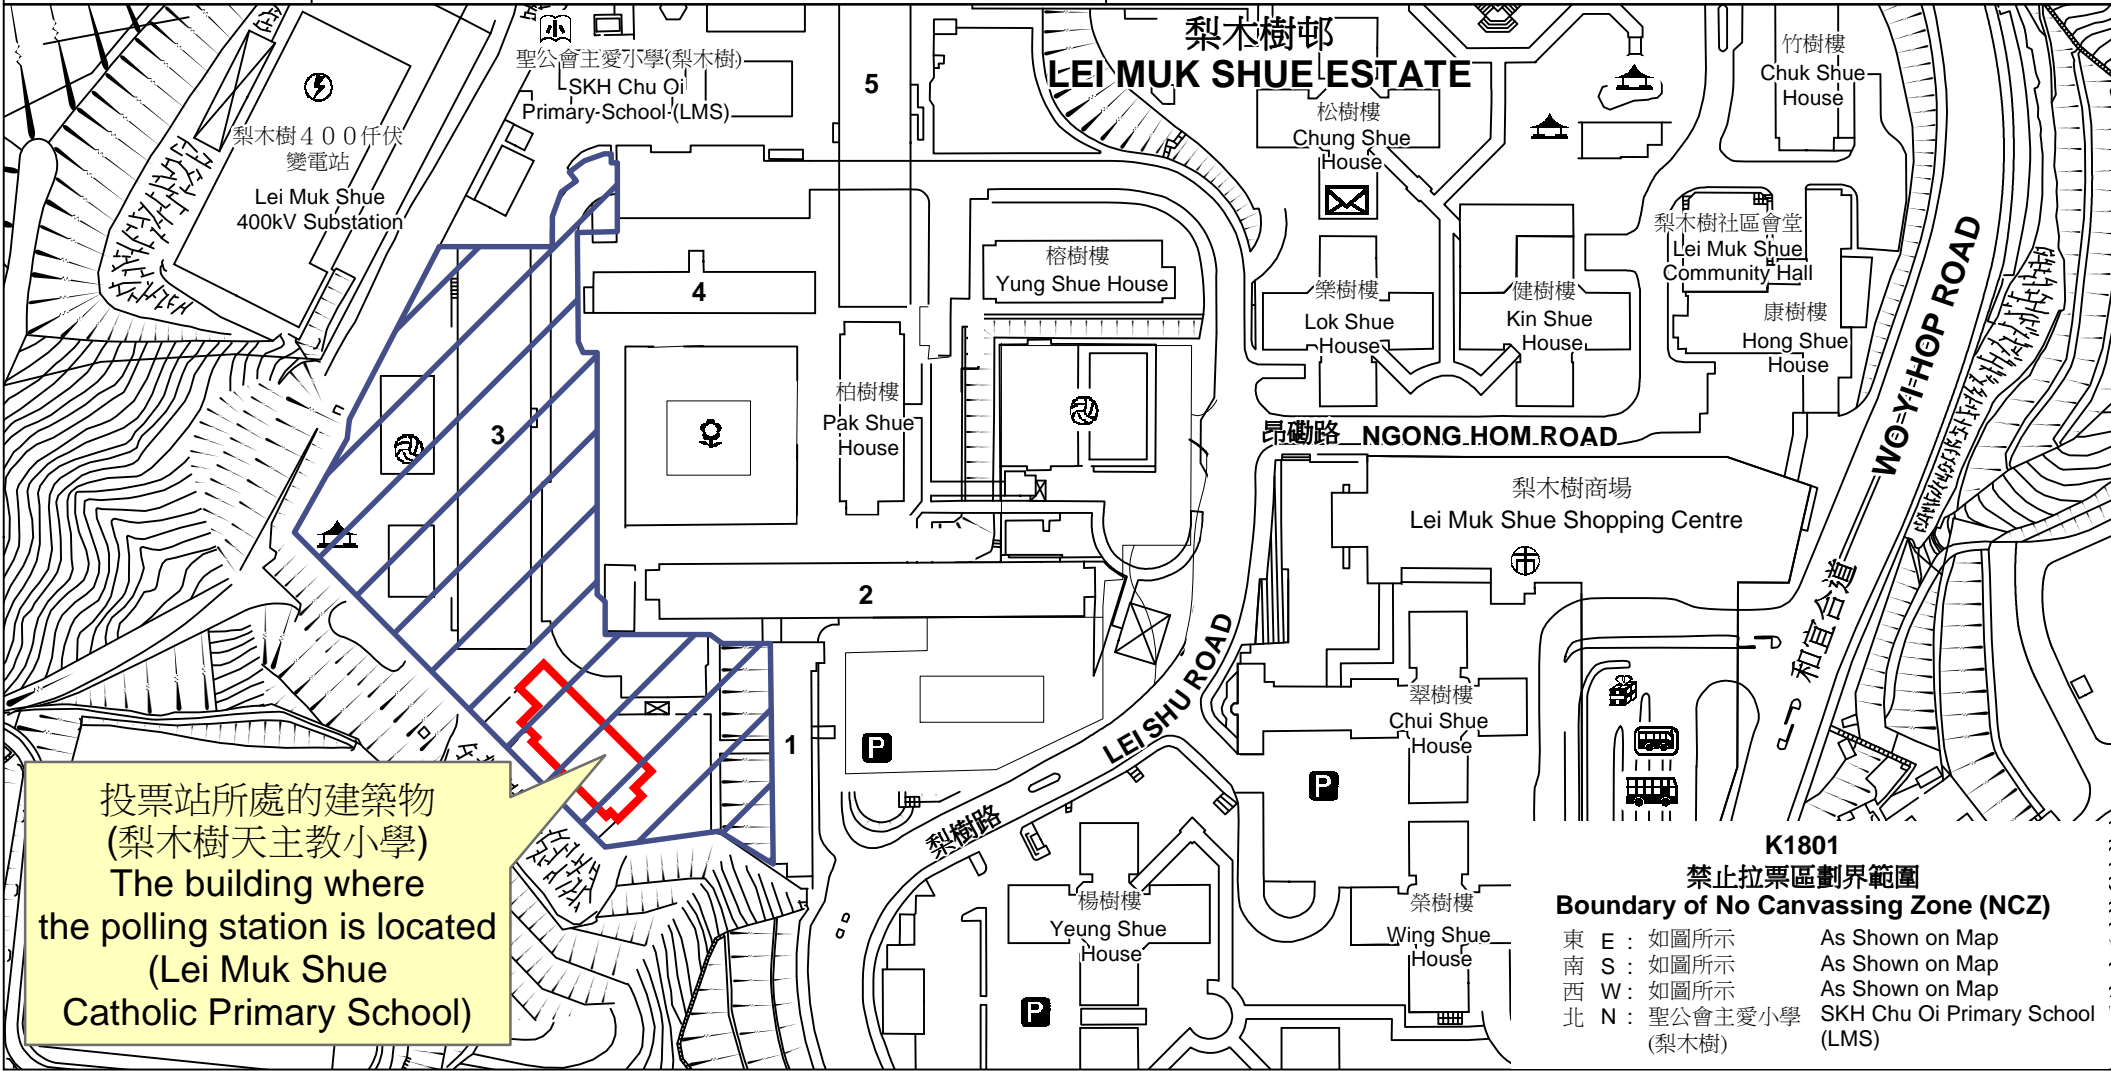

投票站位置圖和禁止拉票區 Polling Station - Location Plan & No Canvassing Zone

<p>投票站編號 Polling Station Code</p> <p>K1801</p>	<p>2021年立法會換屆選舉地方選區編號及名稱 Code & Name of Geographical Constituency for 2021 Legislative Council General Election</p> <p>LC9 新界西南 NEW TERRITORIES SOUTH WEST</p>	<p>名稱及地址 Name & Address</p> <p>梨木樹天主教小學 新界荃灣梨木樹邨第二校舍地下 Lei Muk Shue Catholic Primary School G/F, Estate School No. 2, Lei Muk Shue Estate, Tsuen Wan, New Territories</p>
---	--	--

投票站所處的建築物
(梨木樹天主教小學)
The building where
the polling station is located
(Lei Muk Shue
Catholic Primary School)

K1801
禁止拉票區劃界範圍
Boundary of No Canvassing Zone (NCZ)

東 E : 如圖所示	As Shown on Map
南 S : 如圖所示	As Shown on Map
西 W : 如圖所示	As Shown on Map
北 N : 聖公會主愛小學 (梨木樹)	SKH Chu Oi Primary School (LMS)

 禁止拉票區
No Canvassing Zone