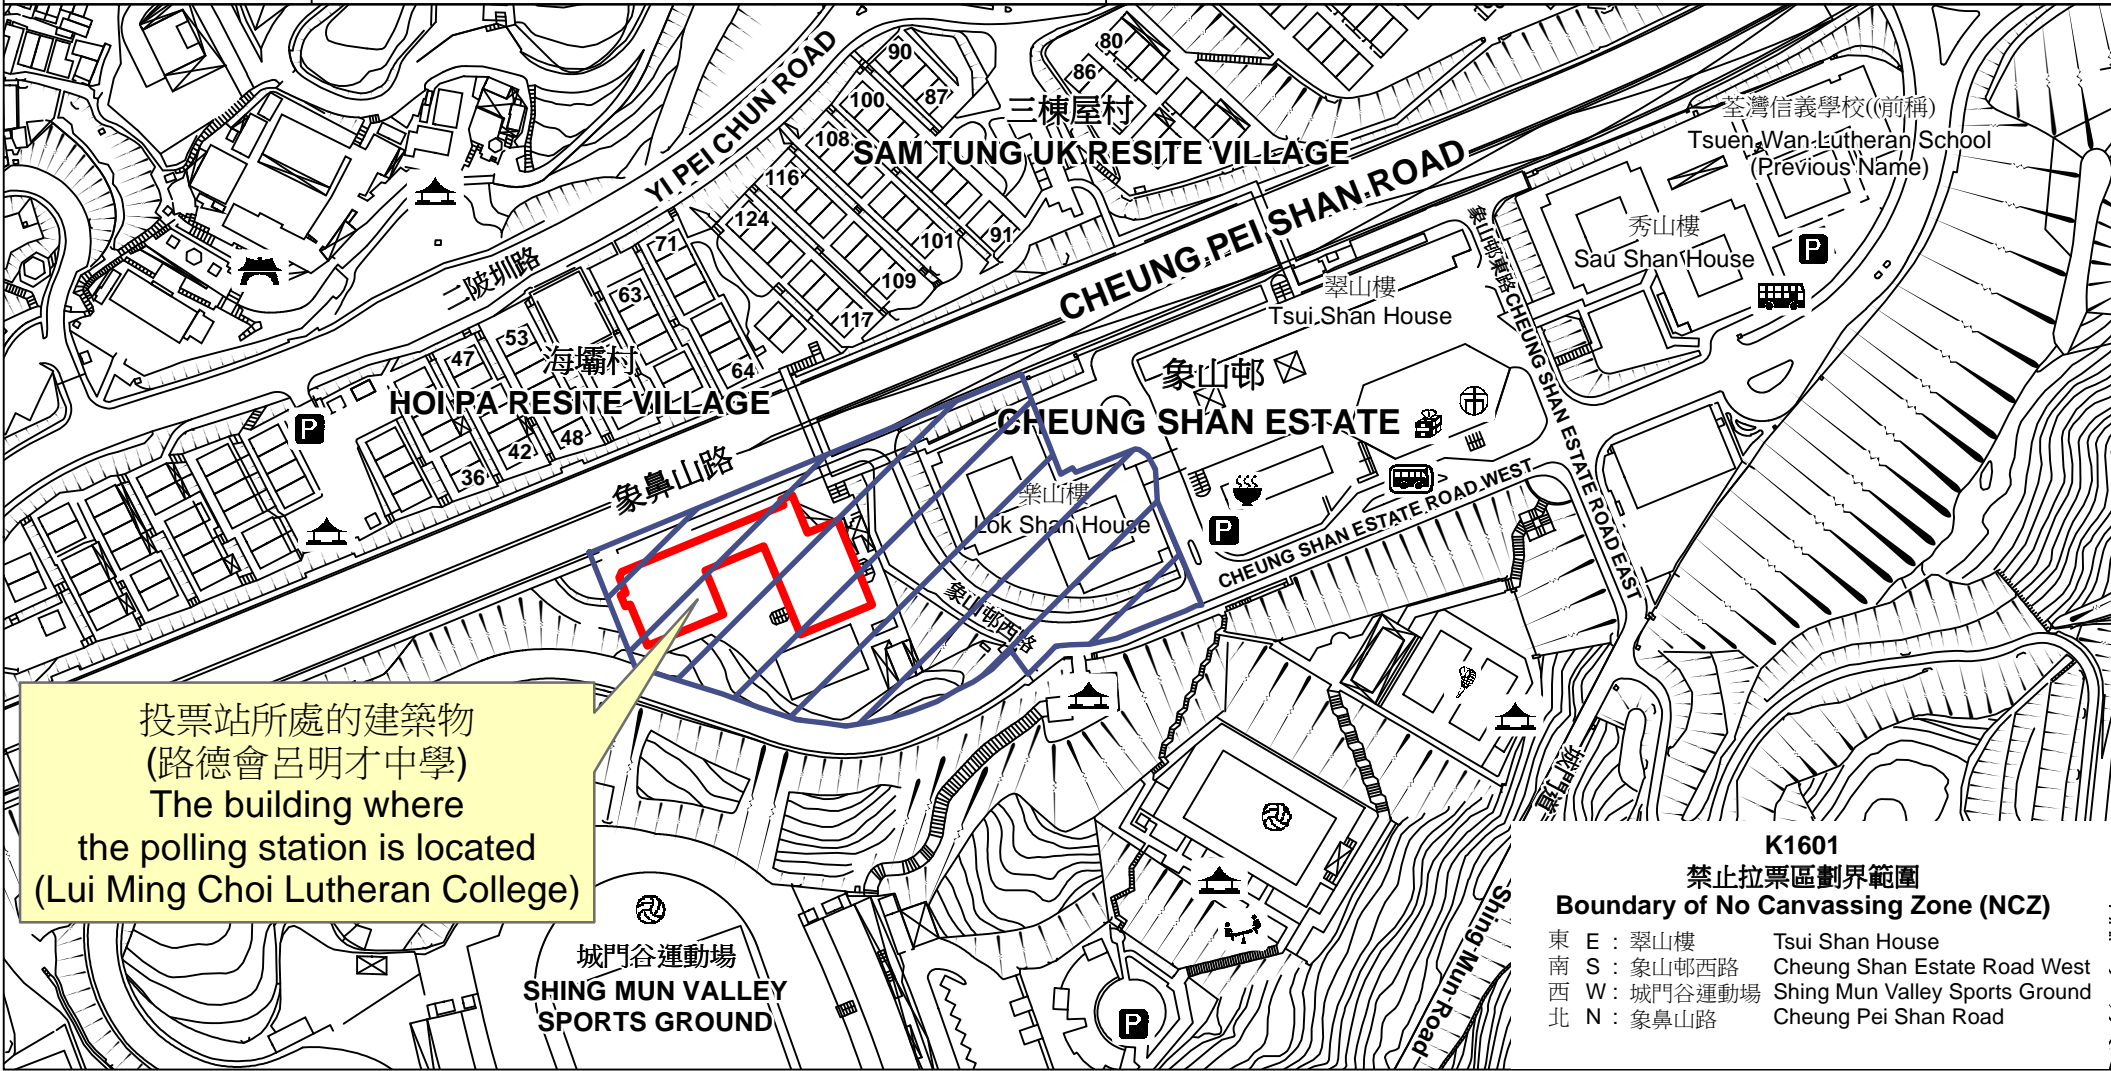

投票站位置圖和禁止拉票區 Polling Station - Location Plan & No Canvassing Zone

<p>投票站編號 Polling Station Code</p> <p><b>K1601</b></p>	<p>2021年立法會換屆選舉地方選區編號及名稱 Code &amp; Name of Geographical Constituency for 2021 Legislative Council General Election</p> <p><b>LC9</b> 新界西南 <b>NEW TERRITORIES SOUTH WEST</b></p>	<p>名稱及地址 Name &amp; Address</p> <p>路德會呂明才中學 新界荃灣象山邨第一中學校舍地下 <b>Lui Ming Choi Lutheran College</b> G/F, Estate Secondary School No. 1, Cheung Shan Estate, Tsuen Wan, New Territories</p>
---	--	--

投票站所處的建築物  
(路德會呂明才中學)  
The building where  
the polling station is located  
(Lui Ming Choi Lutheran College)

**K1601**  
禁止拉票區劃界範圍  
Boundary of No Canvassing Zone (NCZ)

東 E : 翠山樓	Tsui Shan House
南 S : 象山邨西路	Cheung Shan Estate Road West
西 W : 城門谷運動場	Shing Mun Valley Sports Ground
北 N : 象鼻山路	Cheung Pei Shan Road

 禁止拉票區  
No Canvassing Zone