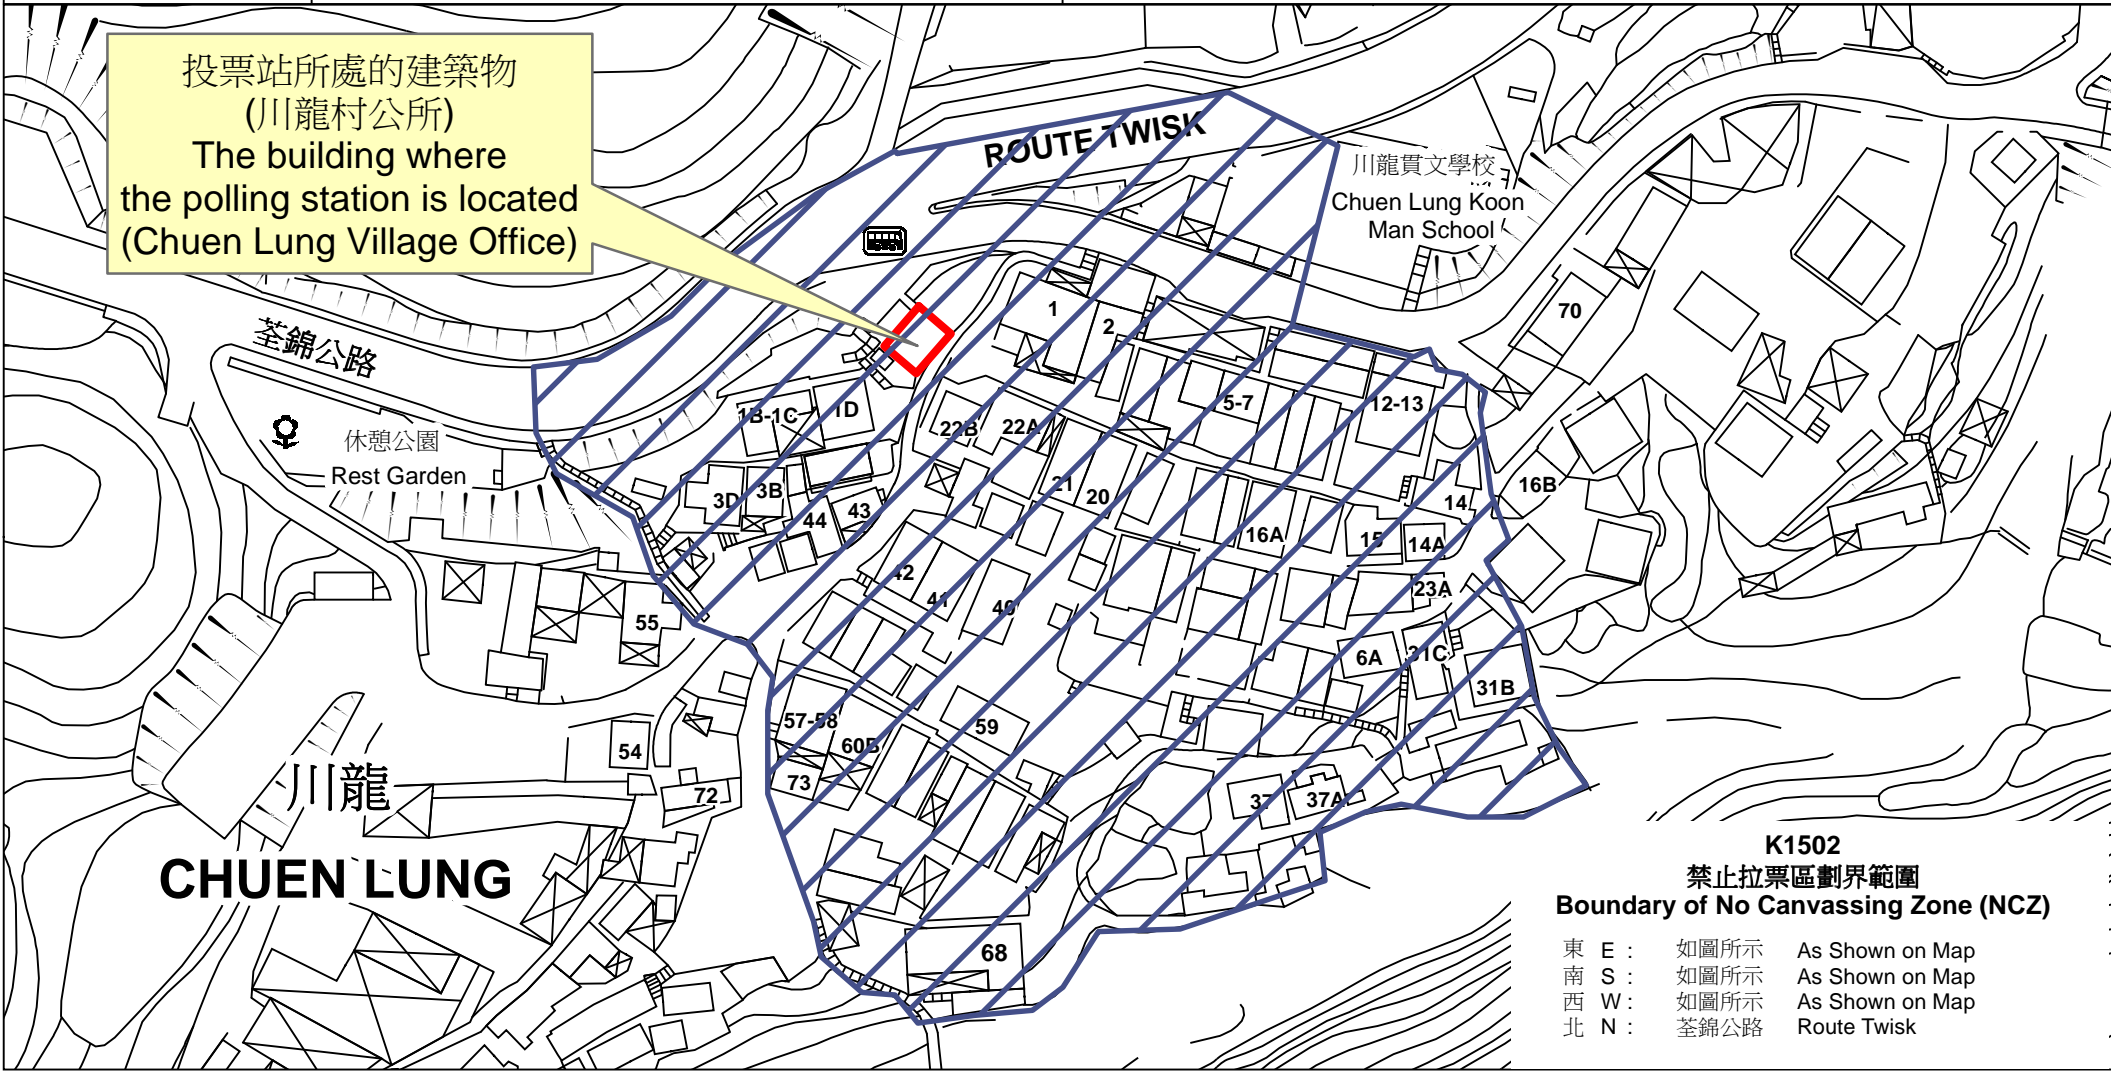

投票站位置圖和禁止拉票區 Polling Station - Location Plan & No Canvassing Zone

<p>投票站編號 Polling Station Code</p> <p><b>K1502</b></p>	<p>2021年立法會換屆選舉地方選區編號及名稱 Code &amp; Name of Geographical Constituency for 2021 Legislative Council General Election</p> <p><b>LC9</b> 新界西南 <b>NEW TERRITORIES SOUTH WEST</b></p>	<p>名稱及地址 Name &amp; Address</p> <p>川龍村公所 新界荃灣荃錦公路川龍村24號C地下 <b>Chuen Lung Village Office</b> G/F, 24C Chuen Lung Village, Route Twisk, Tsuen Wan, New Territories</p>
---	--	--

**K1502**  
禁止拉票區劃界範圍  
Boundary of No Canvassing Zone (NCZ)

東 E :	如圖所示	As Shown on Map
南 S :	如圖所示	As Shown on Map
西 W :	如圖所示	As Shown on Map
北 N :	荃錦公路	Route Twisk

 禁止拉票區  
No Canvassing Zone