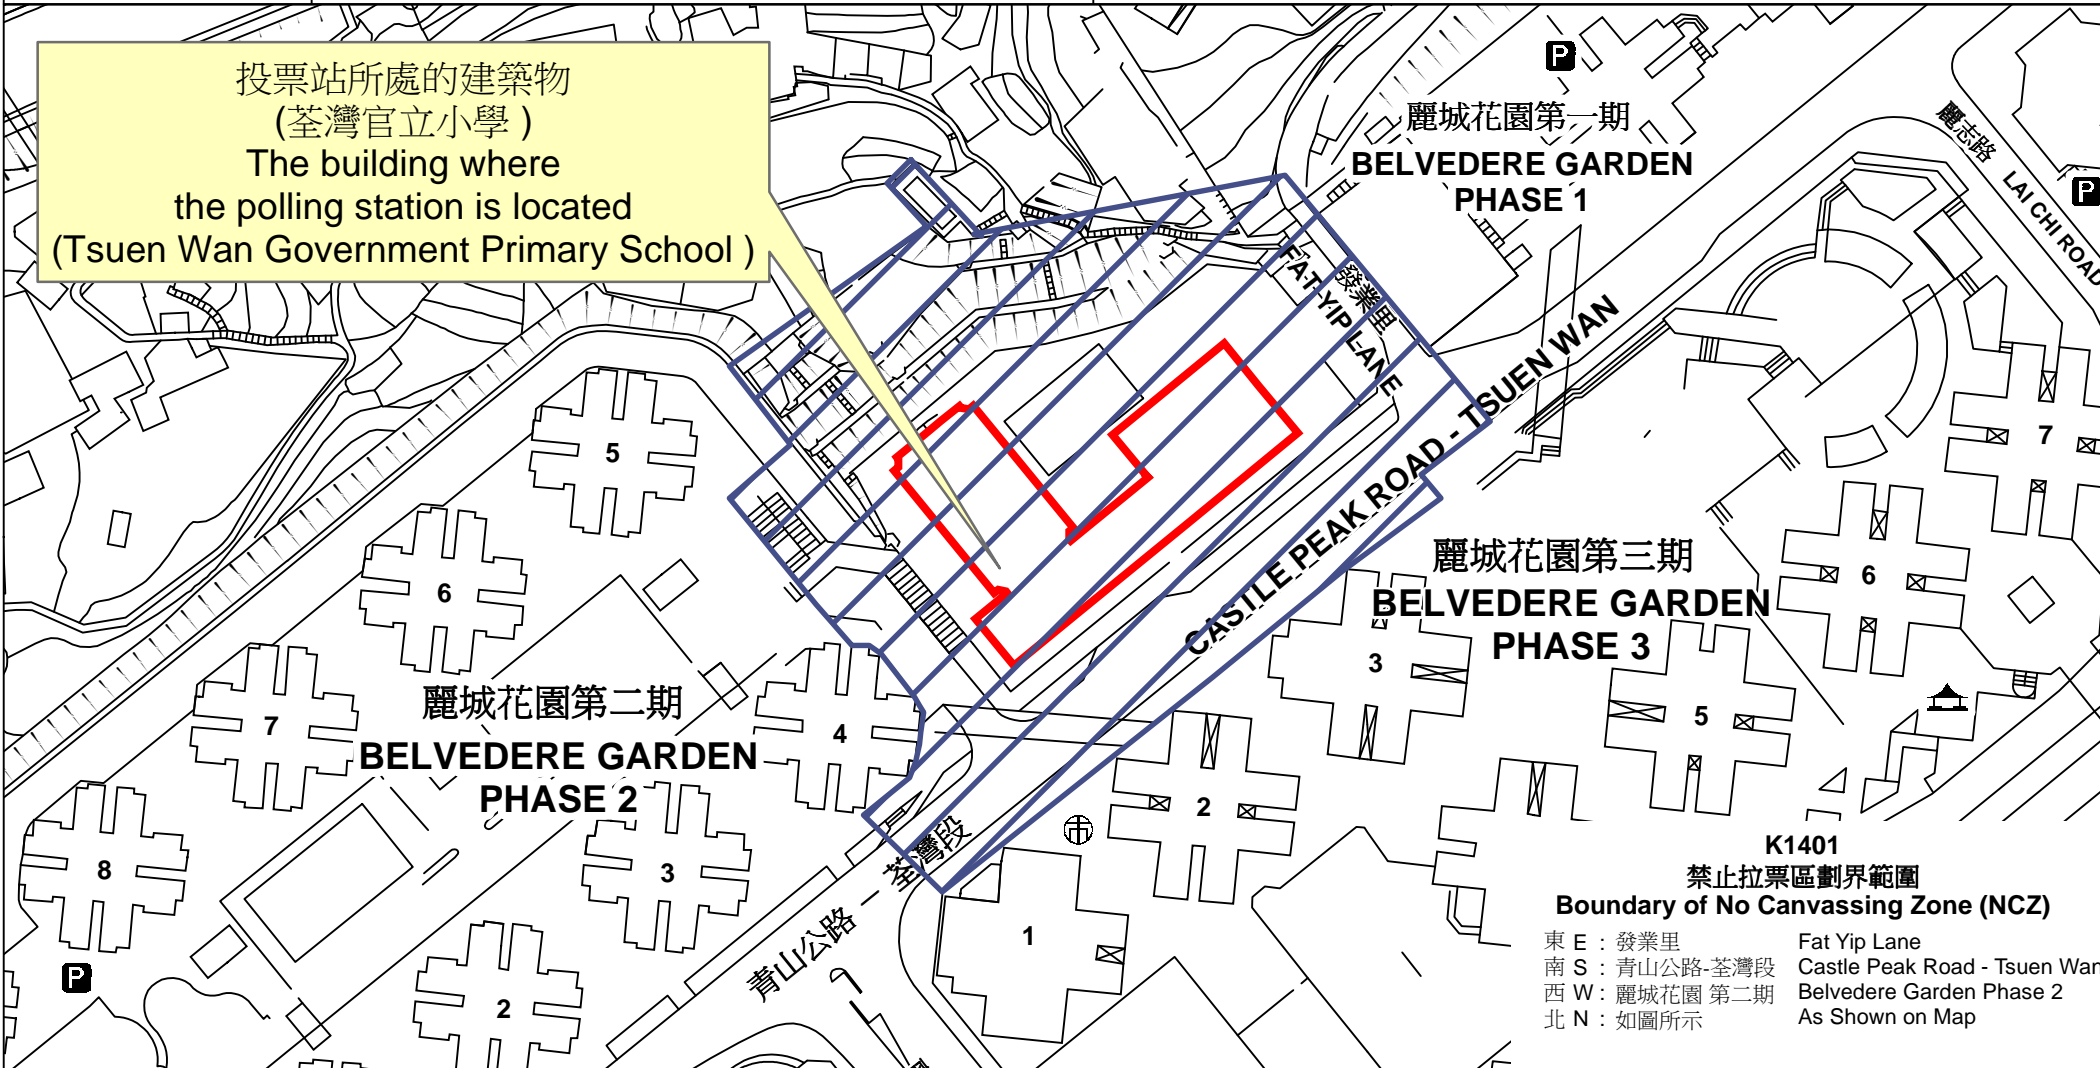

投票站位置圖和禁止拉票區 Polling Station - Location Plan & No Canvassing Zone

投票站編號 Polling Station Code K1401	2021年立法會換屆選舉地方選區編號及名稱 Code & Name of Geographical Constituency for 2021 Legislative Council General Election LC9 新界西南 NEW TERRITORIES SOUTH WEST	名稱及地址 Name & Address 荃灣官立小學 新界荃灣麗城花園青山公路600號地下 Tsuen Wan Government Primary School G/F, 600 Castle Peak Road, Belvedere Garden, Tsuen Wan, New Territories
---	--	--

 禁止拉票區
No Canvassing Zone