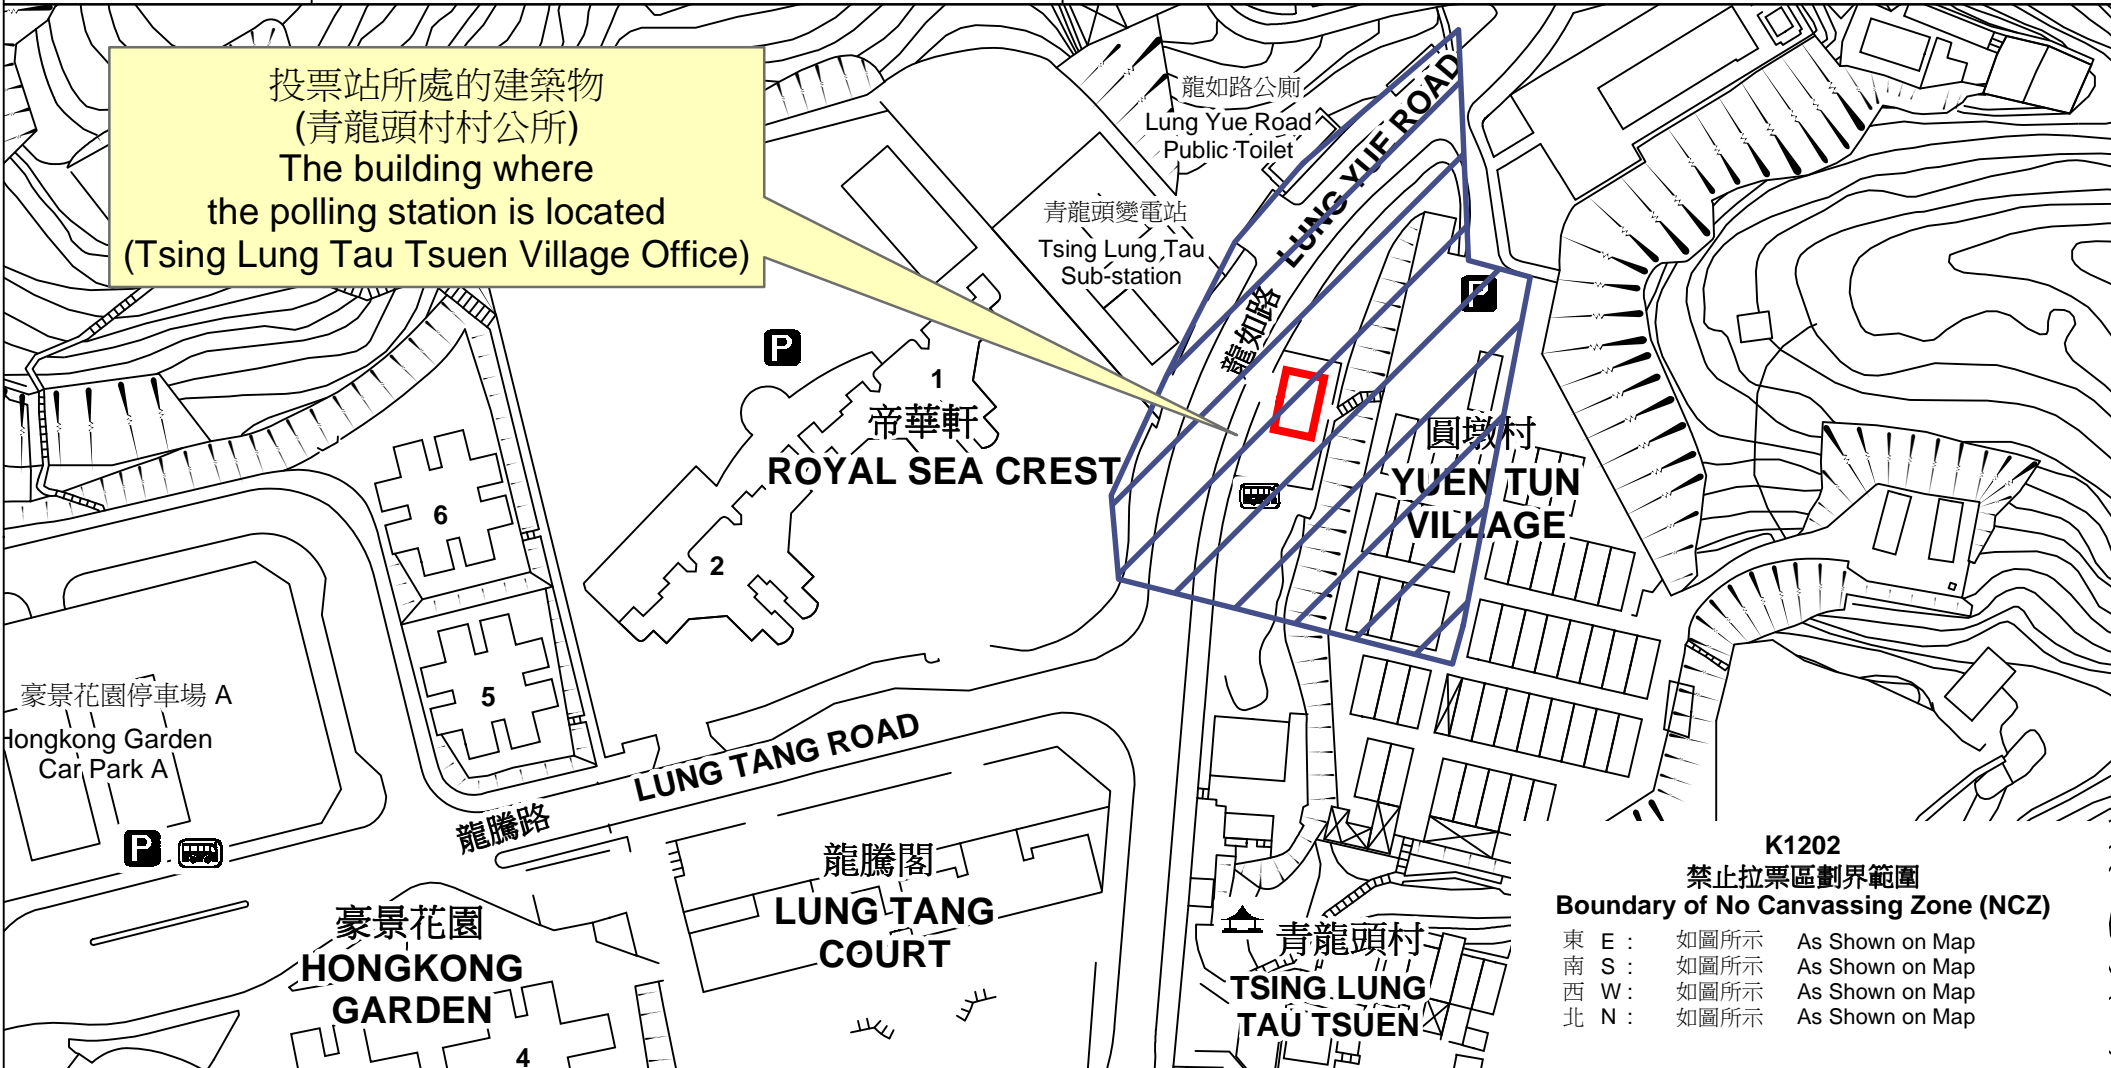

投票站位置圖和禁止拉票區 Polling Station - Location Plan & No Canvassing Zone

投票站編號 Polling Station Code  <b>K1202</b>	2021年立法會換屆選舉地方選區編號及名稱 Code & Name of Geographical Constituency for 2021 Legislative Council General Election  <b>LC9                      新界西南                      NEW TERRITORIES SOUTH WEST</b>	名稱及地址 Name & Address  青龍頭村村公所 新界荃灣青龍頭龍如路387地段地下 <b>Tsing Lung Tau Tsuen Village Office</b> G/F, D.D.387 Lung Yue Road, Tsing Lung Tau, Tsuen Wan, New Territories
---	--	--

 禁止拉票區  
No Canvassing Zone