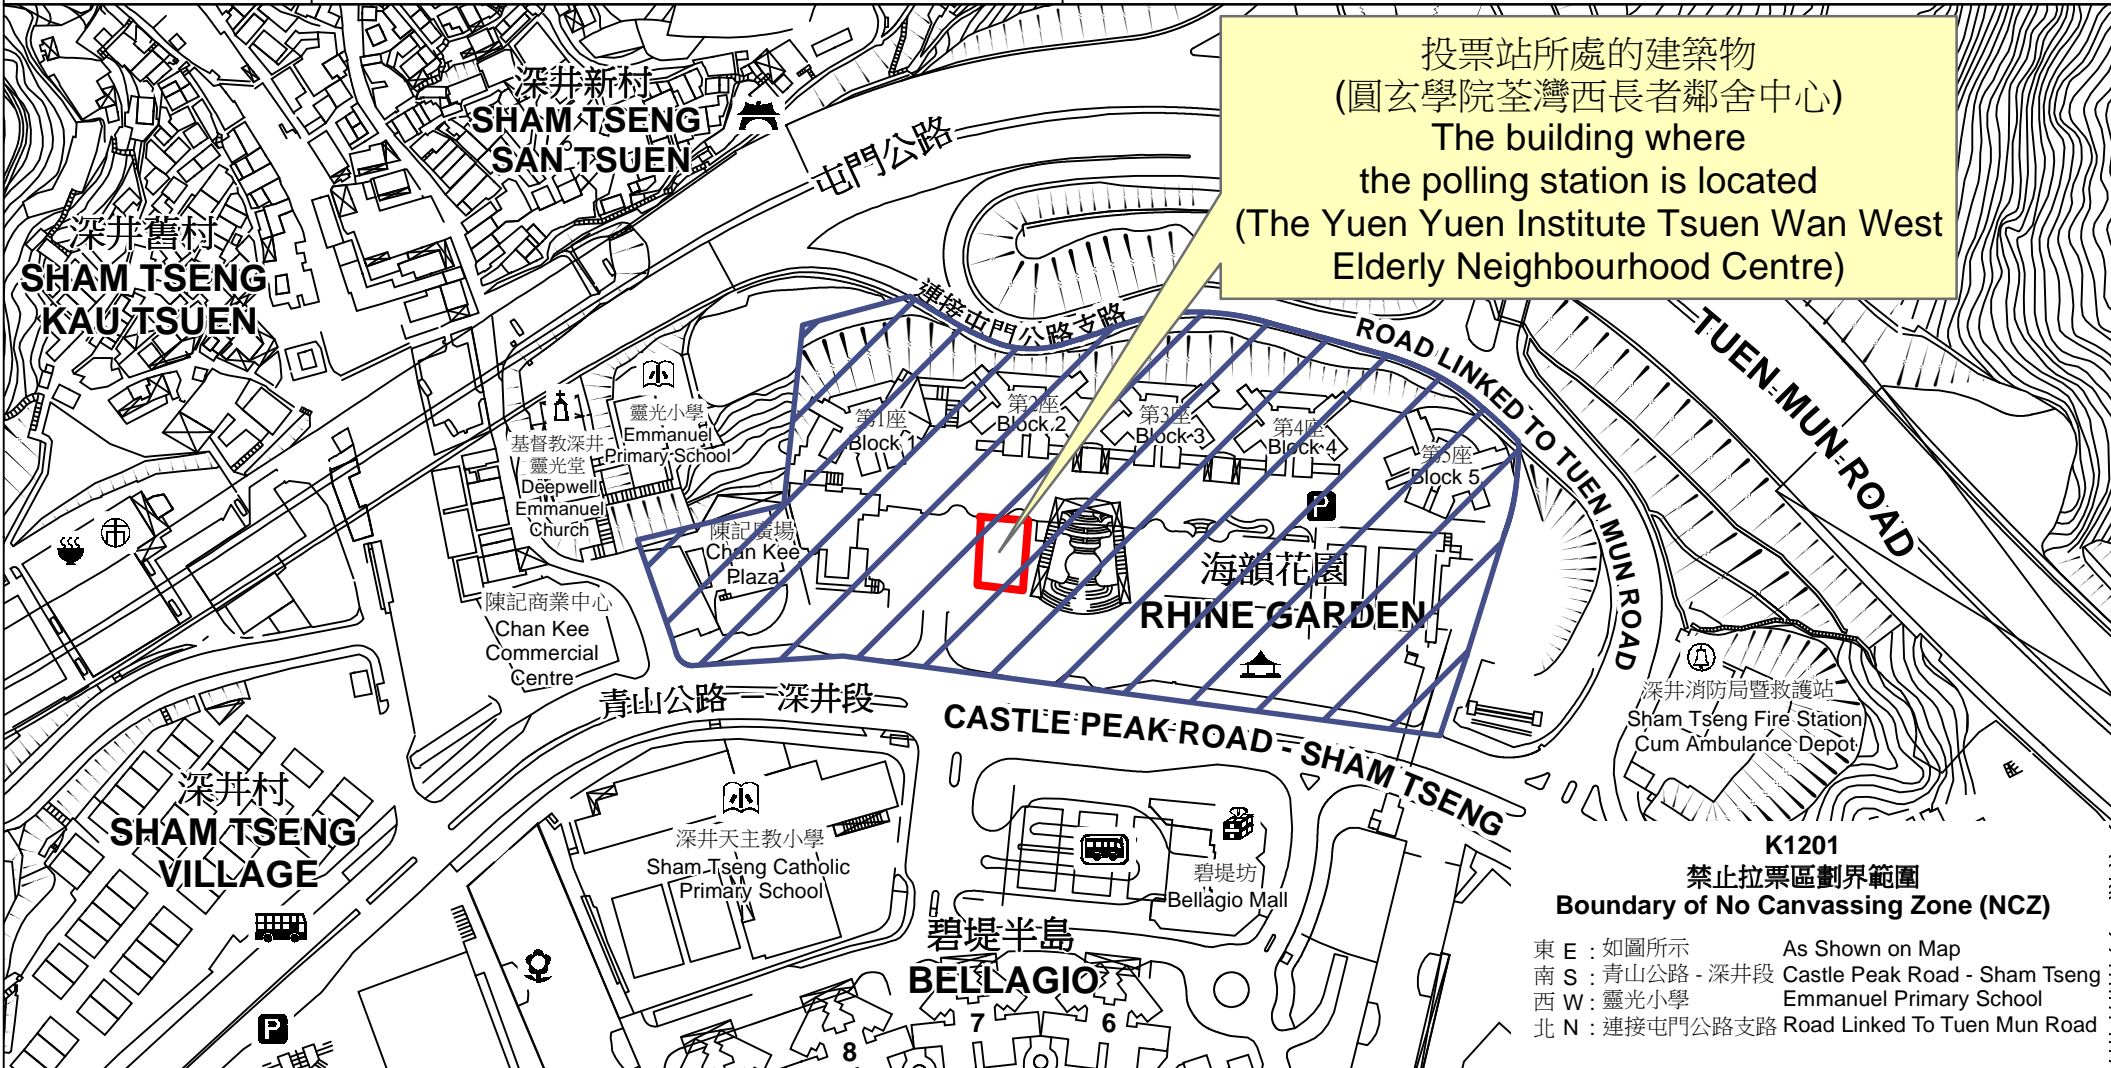

投票站位置圖和禁止拉票區 Polling Station - Location Plan & No Canvassing Zone

投票站編號 Polling Station Code	2021年立法會換屆選舉地方選區編號及名稱 Code & Name of Geographical Constituency for 2021 Legislative Council General Election	名稱及地址 Name & Address
<b>K1201</b>	<b>LC9</b> 新界西南 <b>NEW TERRITORIES SOUTH WEST</b>	圓玄學院荃灣西長者鄰舍中心 新界深井青山公路38號海韻花園商場地下H2號 <b>The Yuen Yuen Institute Tsuen Wan West Elderly Neighbourhood Centre</b> Shop H2, G/F, Rhine Garden, 38 Castle Peak Road, Sham Tseng, New Territories

投票站所處的建築物  
(圓玄學院荃灣西長者鄰舍中心)  
The building where  
the polling station is located  
(The Yuen Yuen Institute Tsuen Wan West  
Elderly Neighbourhood Centre)

**K1201**  
**禁止拉票區劃界範圍**  
**Boundary of No Canvassing Zone (NCZ)**

東 E : 如圖所示      As Shown on Map  
南 S : 青山公路 - 深井段      Castle Peak Road - Sham Tseng  
西 W : 靈光小學      Emmanuel Primary School  
北 N : 連接屯門公路支路      Road Linked To Tuen Mun Road

 禁止拉票區  
No Canvassing Zone