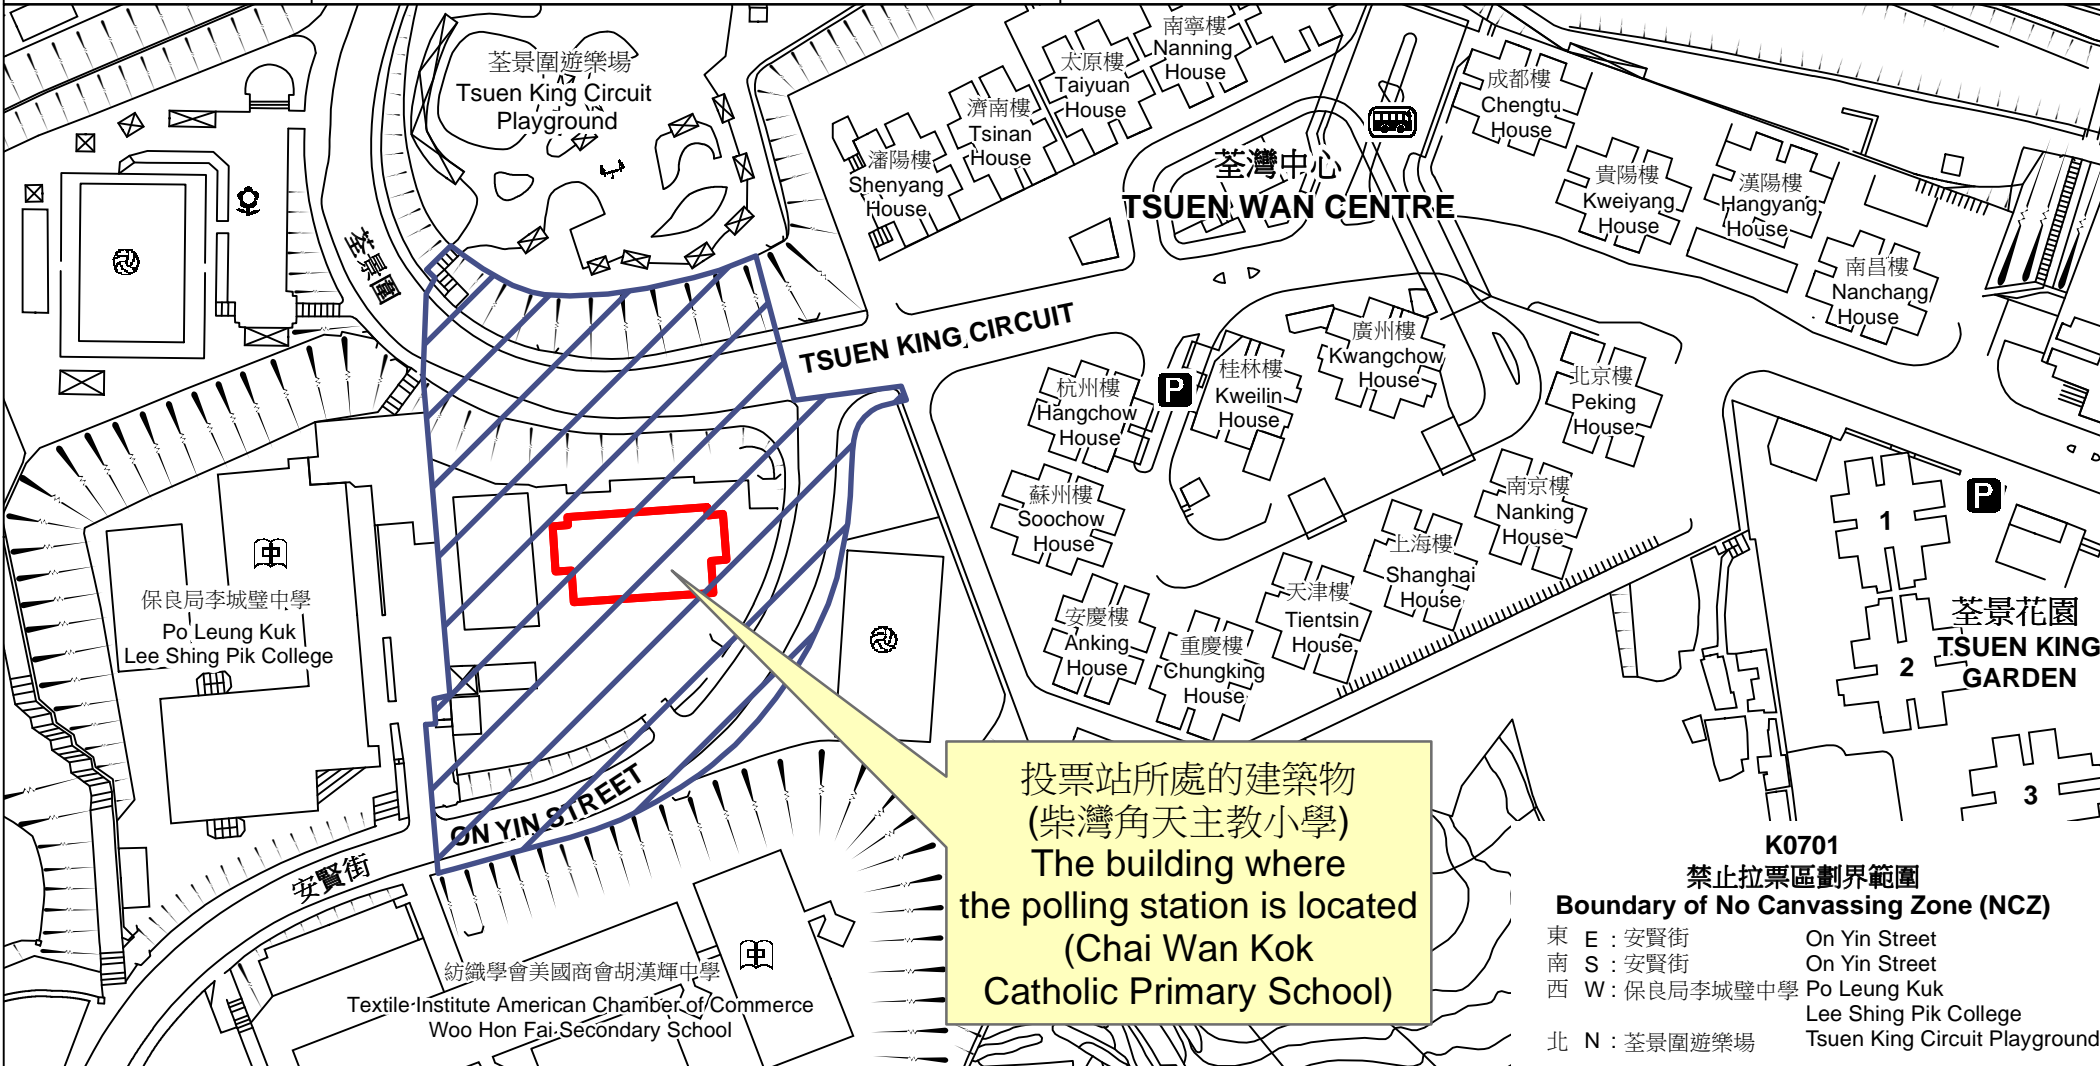

投票站位置圖和禁止拉票區 Polling Station - Location Plan & No Canvassing Zone

投票站編號 Polling Station Code K0701	2021年立法會換屆選舉地方選區編號及名稱 Code & Name of Geographical Constituency for 2021 Legislative Council General Election LC9 新界西南 NEW TERRITORIES SOUTH WEST	名稱及地址 Name & Address 柴灣角天主教小學 新界荃灣安賢街2-10號地下 Chai Wan Kok Catholic Primary School G/F, 2-10 On Yin Street, Tsuen Wan, New Territories
---	--	---

投票站所處的建築物
 (柴灣角天主教小學)
 The building where
 the polling station is located
 (Chai Wan Kok
 Catholic Primary School)

K0701
禁止拉票區劃界範圍
Boundary of No Canvassing Zone (NCZ)
 東 E : 安賢街 On Yin Street
 南 S : 安賢街 On Yin Street
 西 W : 保良局李城璧中學 Po Leung Kuk Lee Shing Pik College
 北 N : 荃景圍遊樂場 Tsuen King Circuit Playground

 禁止拉票區
 No Canvassing Zone