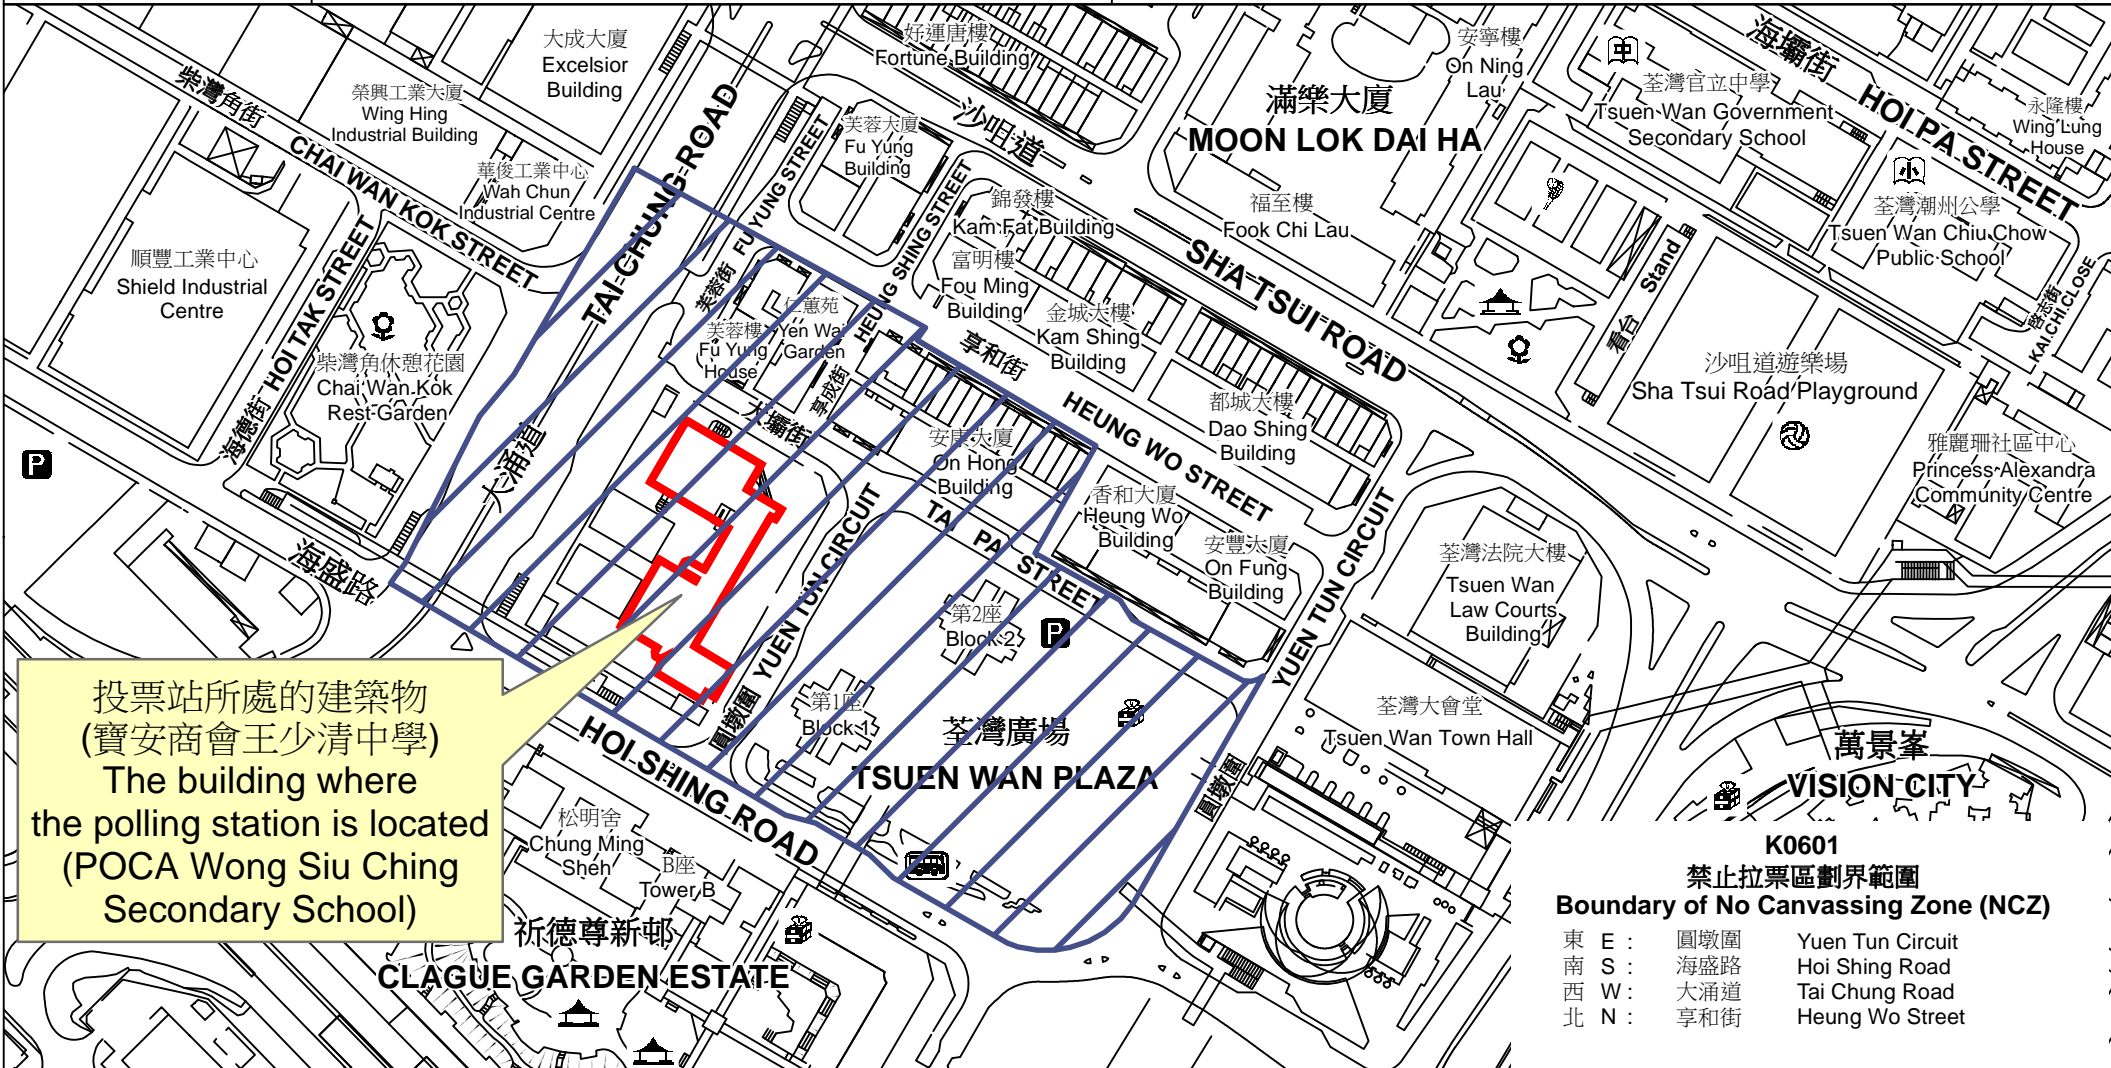

# 投票站位置圖和禁止拉票區 Polling Station - Location Plan & No Canvassing Zone

<p>投票站編號 Polling Station Code</p> <p><b>K0601</b></p>	<p>2021年立法會換屆選舉地方選區編號及名稱 Code &amp; Name of Geographical Constituency for 2021 Legislative Council General Election</p> <p><b>LC9</b> 新界西南 <b>NEW TERRITORIES SOUTH WEST</b></p>	<p>名稱及地址 Name &amp; Address</p> <p>寶安商會王少清中學 新界荃灣大壩街2號地下 <b>POCA Wong Siu Ching Secondary School</b> G/F, 2 Tai Pa Street, Tsuen Wan, New Territories</p>
---	--	---

投票站所處的建築物  
(寶安商會王少清中學)  
The building where the polling station is located  
(POCA Wong Siu Ching Secondary School)

**K0601**  
禁止拉票區劃界範圍  
Boundary of No Canvassing Zone (NCZ)

東 E :	圓墩圍	Yuen Tun Circuit
南 S :	海盛路	Hoi Shing Road
西 W :	大涌道	Tai Chung Road
北 N :	享和街	Heung Wo Street

 禁止拉票區  
No Canvassing Zone