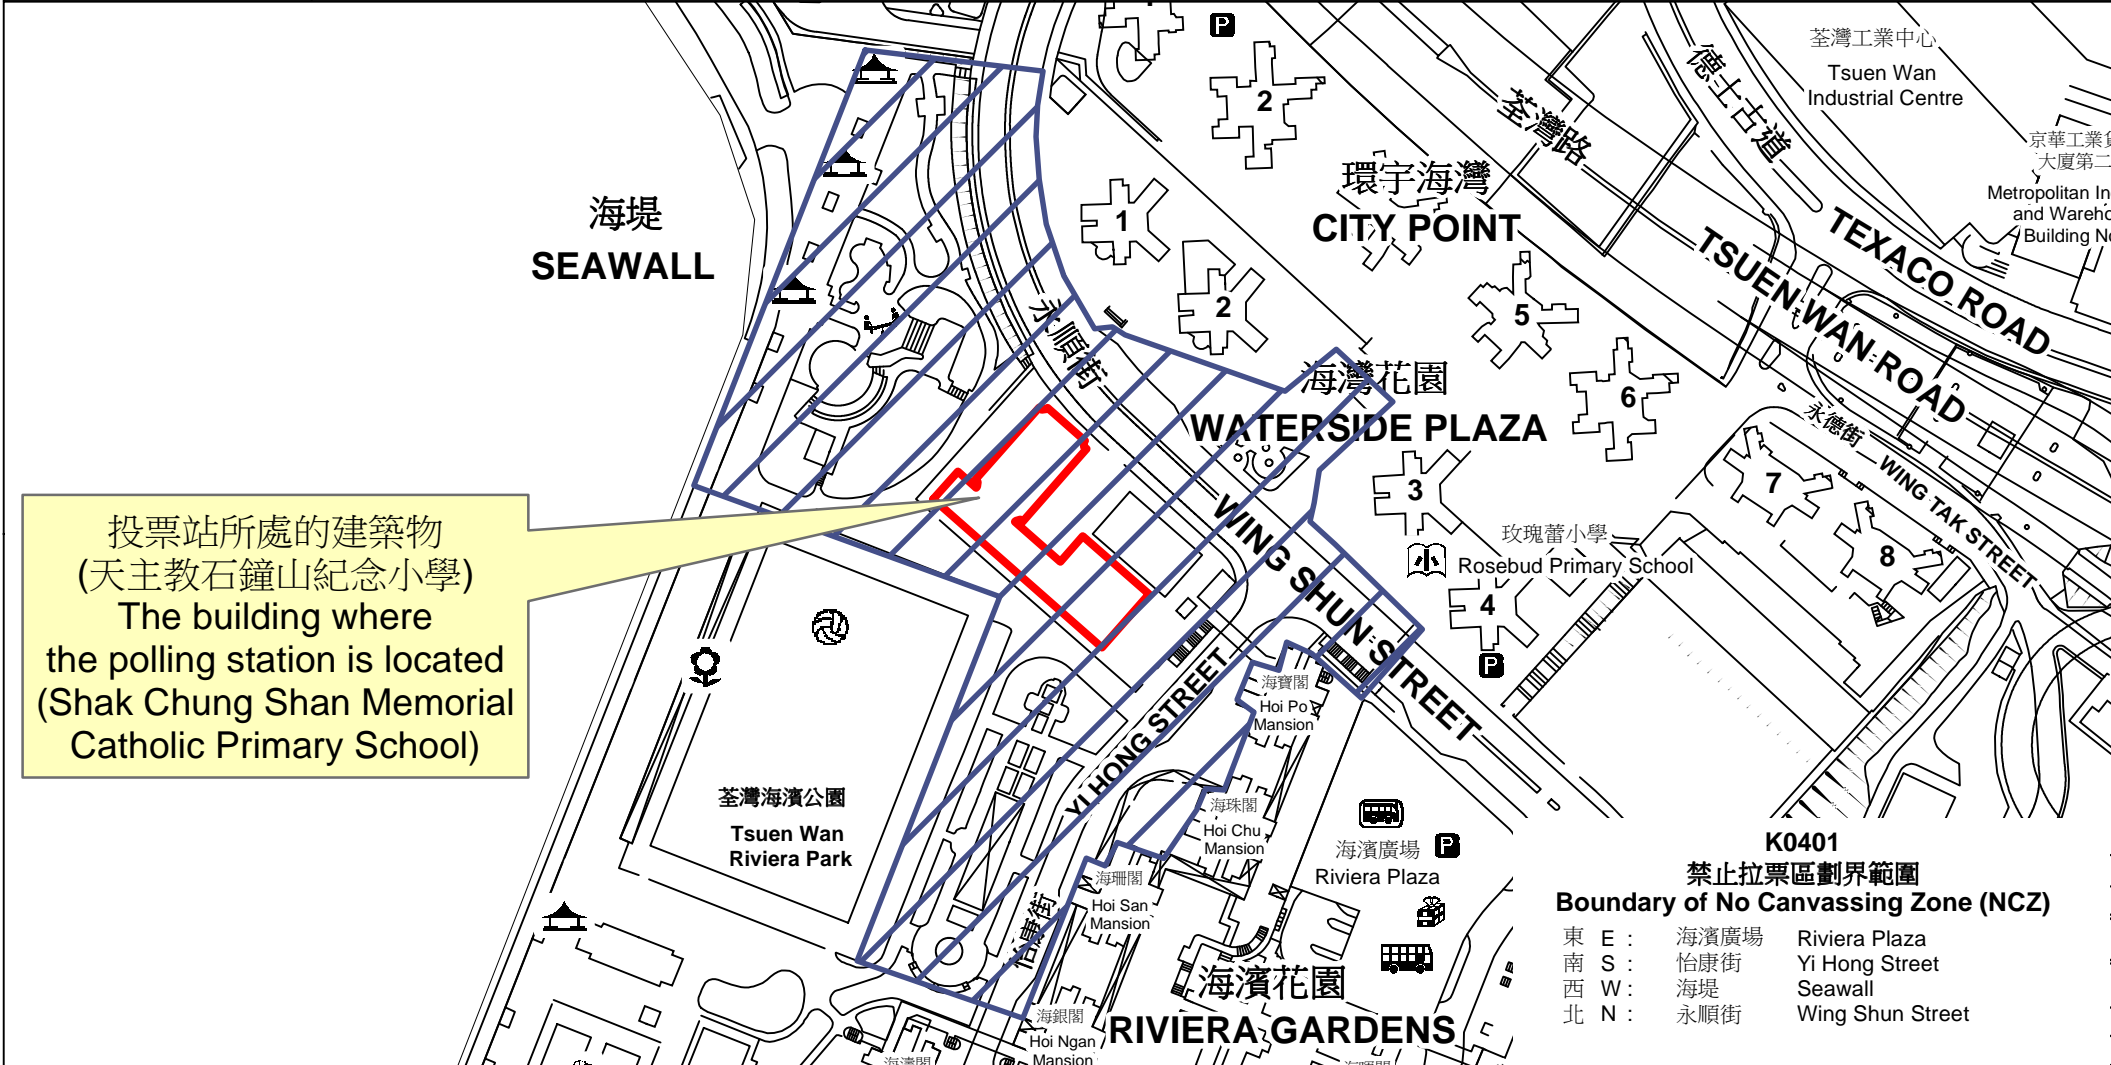

投票站位置圖和禁止拉票區 Polling Station - Location Plan & No Canvassing Zone

投票站編號 Polling Station Code K0401	2021年立法會換屆選舉地方選區編號及名稱 Code & Name of Geographical Constituency for 2021 Legislative Council General Election LC9 新界西南 NEW TERRITORIES SOUTH WEST	名稱及地址 Name & Address 天主教石鐘山紀念小學 新界荃灣海濱花園永順街39號地下 Shak Chung Shan Memorial Catholic Primary School G/F, 39 Wing Shun Street, Riviera Gardens, Tsuen Wan, New Territories
---	--	---

 禁止拉票區
No Canvassing Zone