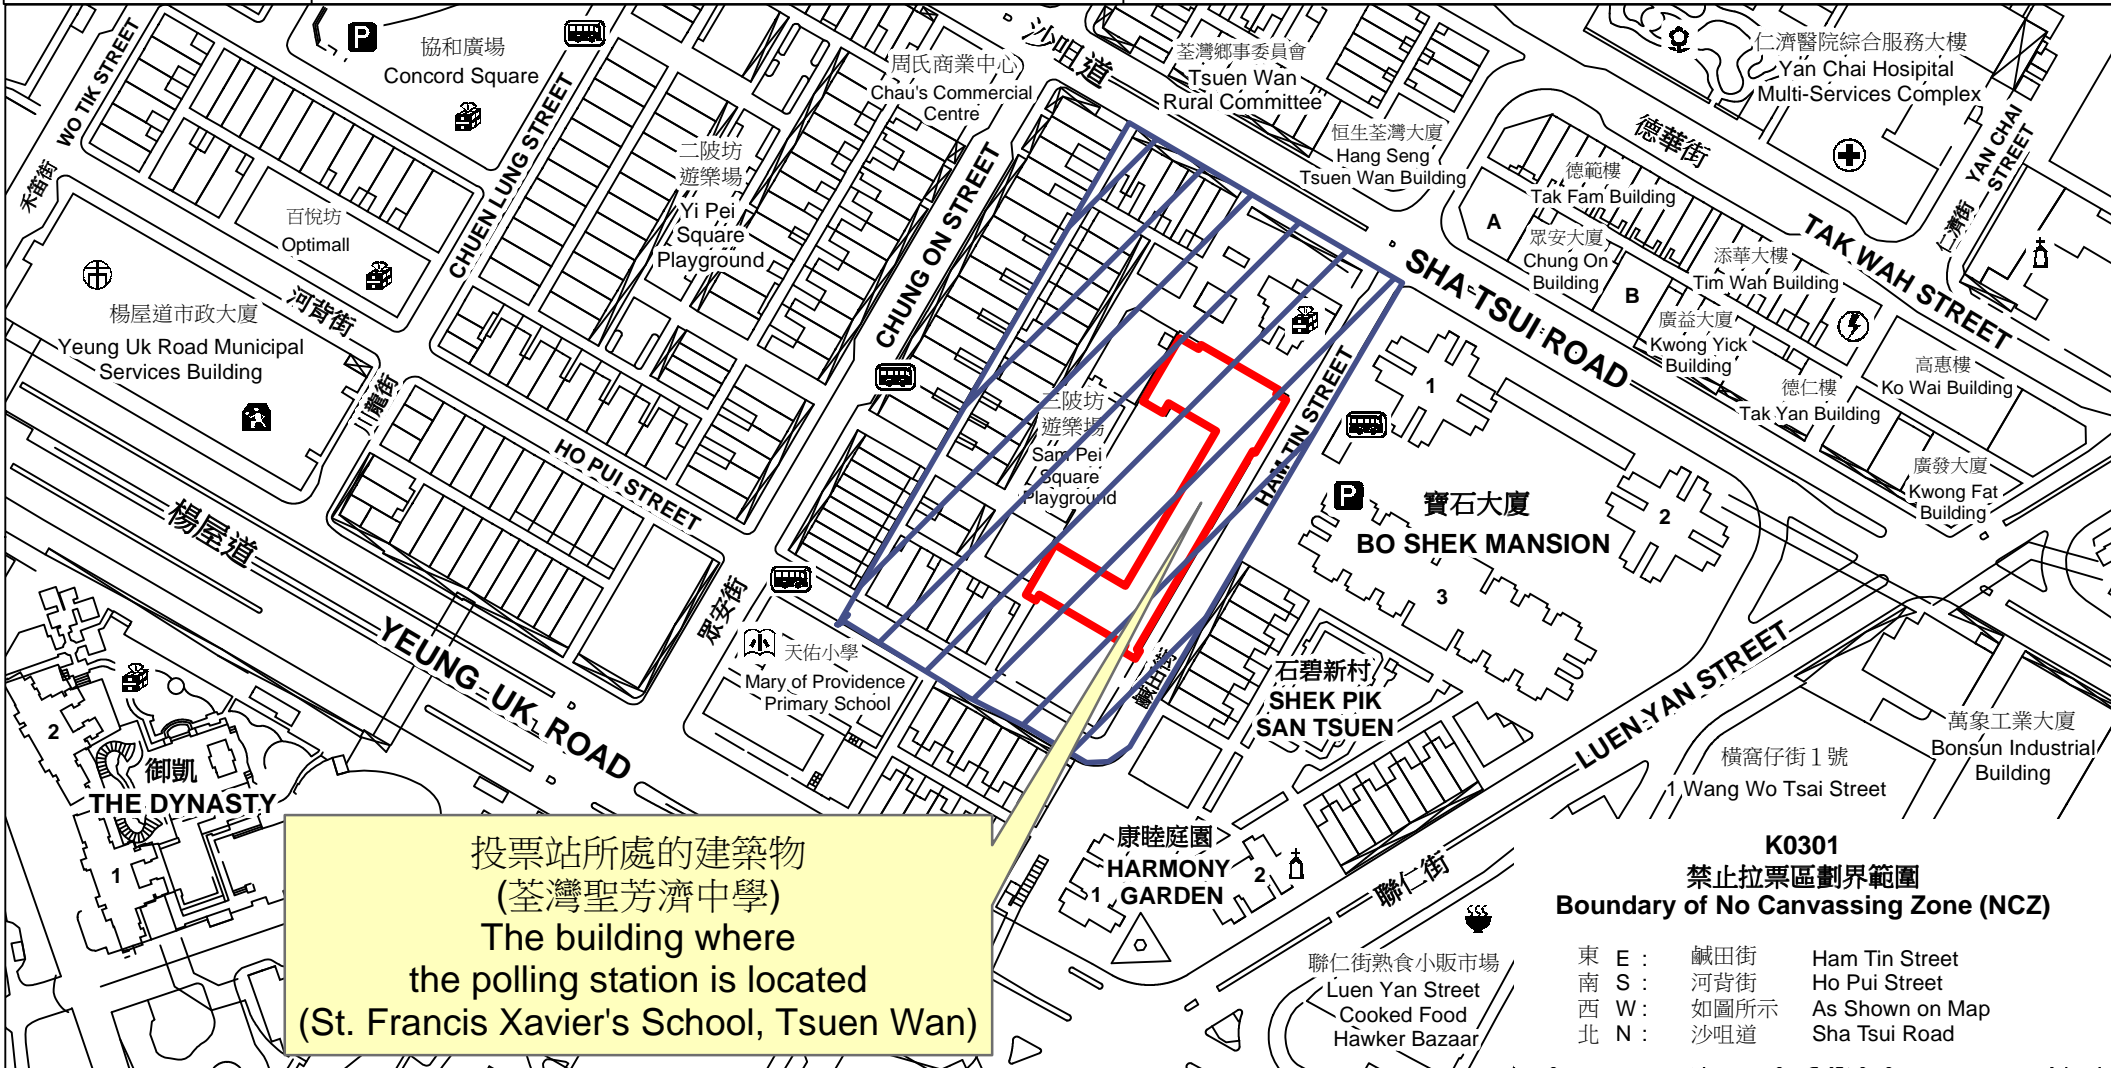

投票站位置圖和禁止拉票區 Polling Station - Location Plan & No Canvassing Zone

<p>投票站編號 Polling Station Code</p> <p>K0301</p>	<p>2021年立法會換屆選舉地方選區編號及名稱 Code & Name of Geographical Constituency for 2021 Legislative Council General Election</p> <p>LC9 新界西南 NEW TERRITORIES SOUTH WEST</p>	<p>名稱及地址 Name & Address</p> <p>荃灣聖芳濟中學 新界荃灣咸田街60-64號地下 St. Francis Xavier's School, Tsuen Wan G/F, 60-64 Ham Tin Street, Tsuen Wan, New Territories</p>
---	--	--

投票站所處的建築物
(荃灣聖芳濟中學)
The building where
the polling station is located
(St. Francis Xavier's School, Tsuen Wan)

K0301
禁止拉票區劃界範圍
Boundary of No Canvassing Zone (NCZ)

東 E :	鹹田街	Ham Tin Street
南 S :	河背街	Ho Pui Street
西 W :	如圖所示	As Shown on Map
北 N :	沙咀道	Sha Tsui Road

 禁止拉票區
No Canvassing Zone