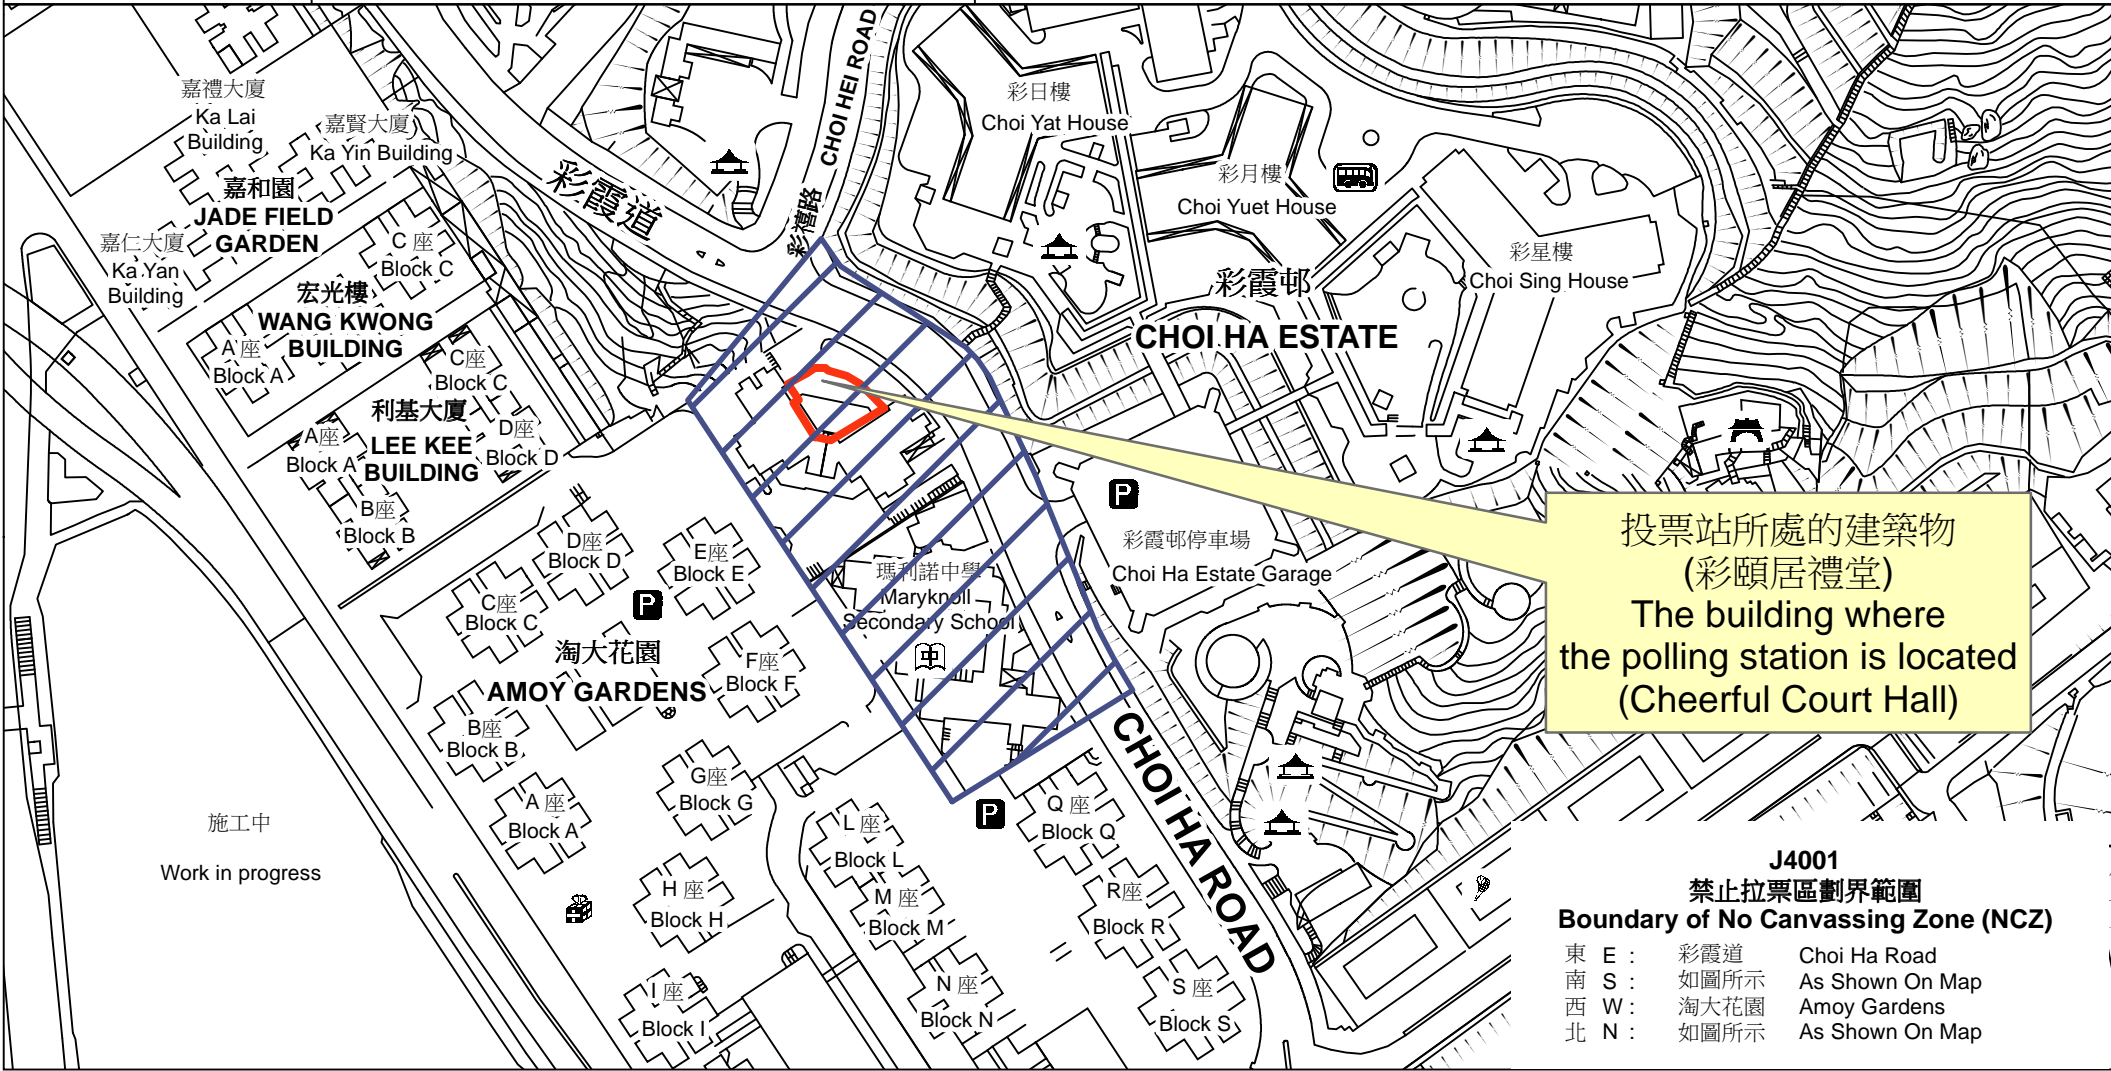

投票站位置圖和禁止拉票區 Polling Station - Location Plan & No Canvassing Zone

投票站編號 Polling Station Code	2021年立法會換屆選舉地方選區編號及名稱 Code & Name of Geographical Constituency for 2021 Legislative Council General Election	名稱及地址 Name & Address
J4001	LC3 九龍東 KOWLOON EAST	彩頤居禮堂 九龍牛頭角彩霞道55號彩頤居地下 Cheerful Court Hall G/F, Cheerful Court, 55 Choi Ha Road, Ngau Tau Kok, Kowloon

投票站所處的建築物
(彩頤居禮堂)
The building where
the polling station is located
(Cheerful Court Hall)

J4001
禁止拉票區劃界範圍
Boundary of No Canvassing Zone (NCZ)

東 E :	彩霞道	Choi Ha Road
南 S :	如圖所示	As Shown On Map
西 W :	淘大花園	Amoy Gardens
北 N :	如圖所示	As Shown On Map

 禁止拉票區
No Canvassing Zone