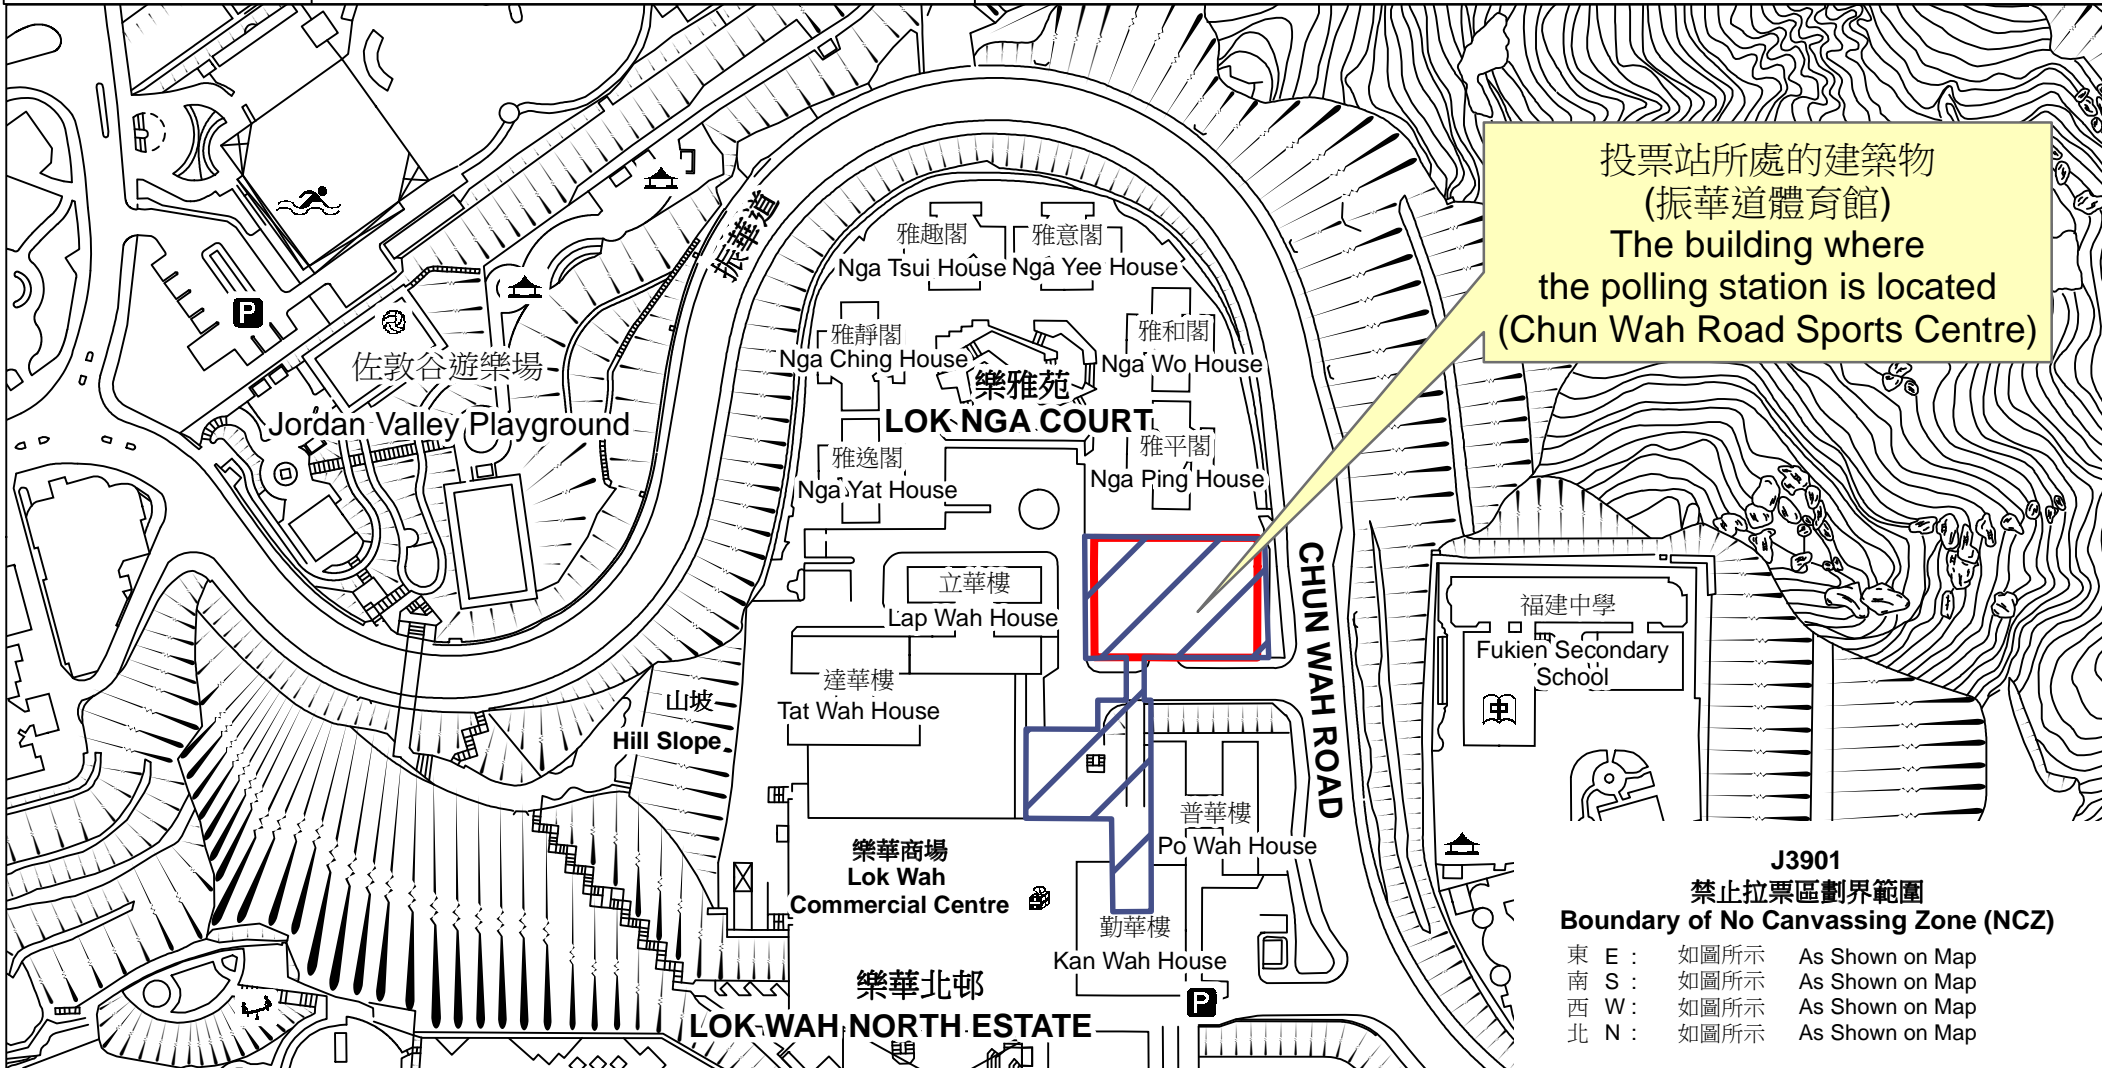

投票站位置圖和禁止拉票區 Polling Station - Location Plan & No Canvassing Zone

投票站編號 Polling Station Code J3901	2021年立法會換屆選舉地方選區編號及名稱 Code & Name of Geographical Constituency for 2021 Legislative Council General Election LC3 九龍東 KOWLOON EAST	名稱及地址 Name & Address 振華道體育館 九龍牛頭角振華道50號樂雅苑停車場頂樓 Chun Wah Road Sports Centre Top Floor, Lok Nga Court Carpark, 50 Chun Wah Road, Ngau Tau Kok, Kowloon
---	---	--

J3901
禁止拉票區劃界範圍
Boundary of No Canvassing Zone (NCZ)
 東 E : 如圖所示 As Shown on Map
 南 S : 如圖所示 As Shown on Map
 西 W : 如圖所示 As Shown on Map
 北 N : 如圖所示 As Shown on Map

 禁止拉票區
 No Canvassing Zone