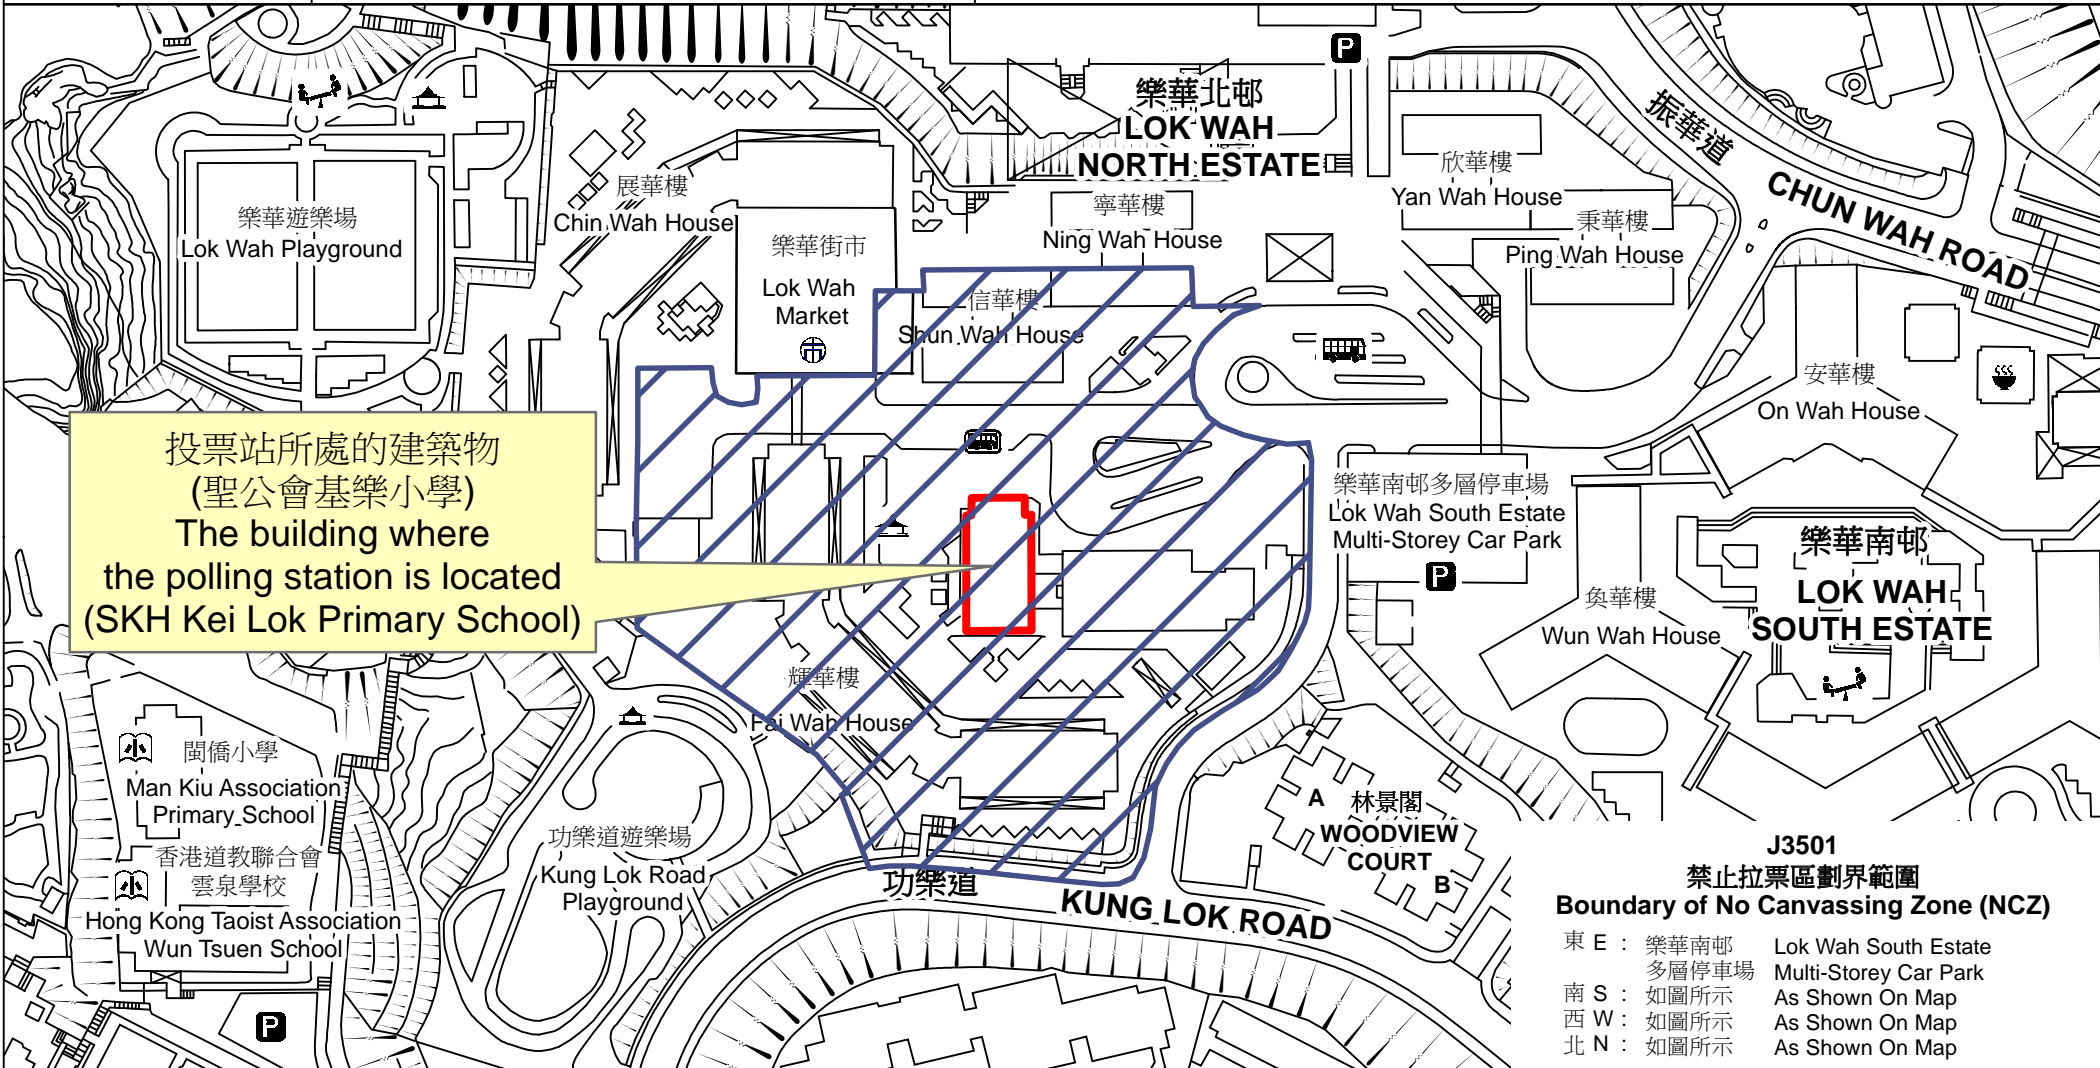

# 投票站位置圖和禁止拉票區 Polling Station - Location Plan & No Canvassing Zone

投票站編號 Polling Station Code	2021年立法會換屆選舉地方選區編號及名稱 Code & Name of Geographical Constituency for 2021 Legislative Council General Election	名稱及地址 Name & Address
<b>J3501</b>	<p align="center"><b>LC3</b> 九龍東 <b>KOWLOON EAST</b></p>	<p>聖公會基樂小學 九龍牛頭角樂華邨1期地下 <b>SKH Kei Lok Primary School</b> G/F, Phase 1, Lok Wah Estate, Ngau Tau Kok, Kowloon</p>

投票站所處的建築物  
(聖公會基樂小學)  
The building where  
the polling station is located  
(SKH Kei Lok Primary School)

**J3501**  
**禁止拉票區劃界範圍**  
**Boundary of No Canvassing Zone (NCZ)**

東 E :	樂華南邨	Lok Wah South Estate
	多層停車場	Multi-Storey Car Park
南 S :	如圖所示	As Shown On Map
西 W :	如圖所示	As Shown On Map
北 N :	如圖所示	As Shown On Map

 禁止拉票區  
No Canvassing Zone